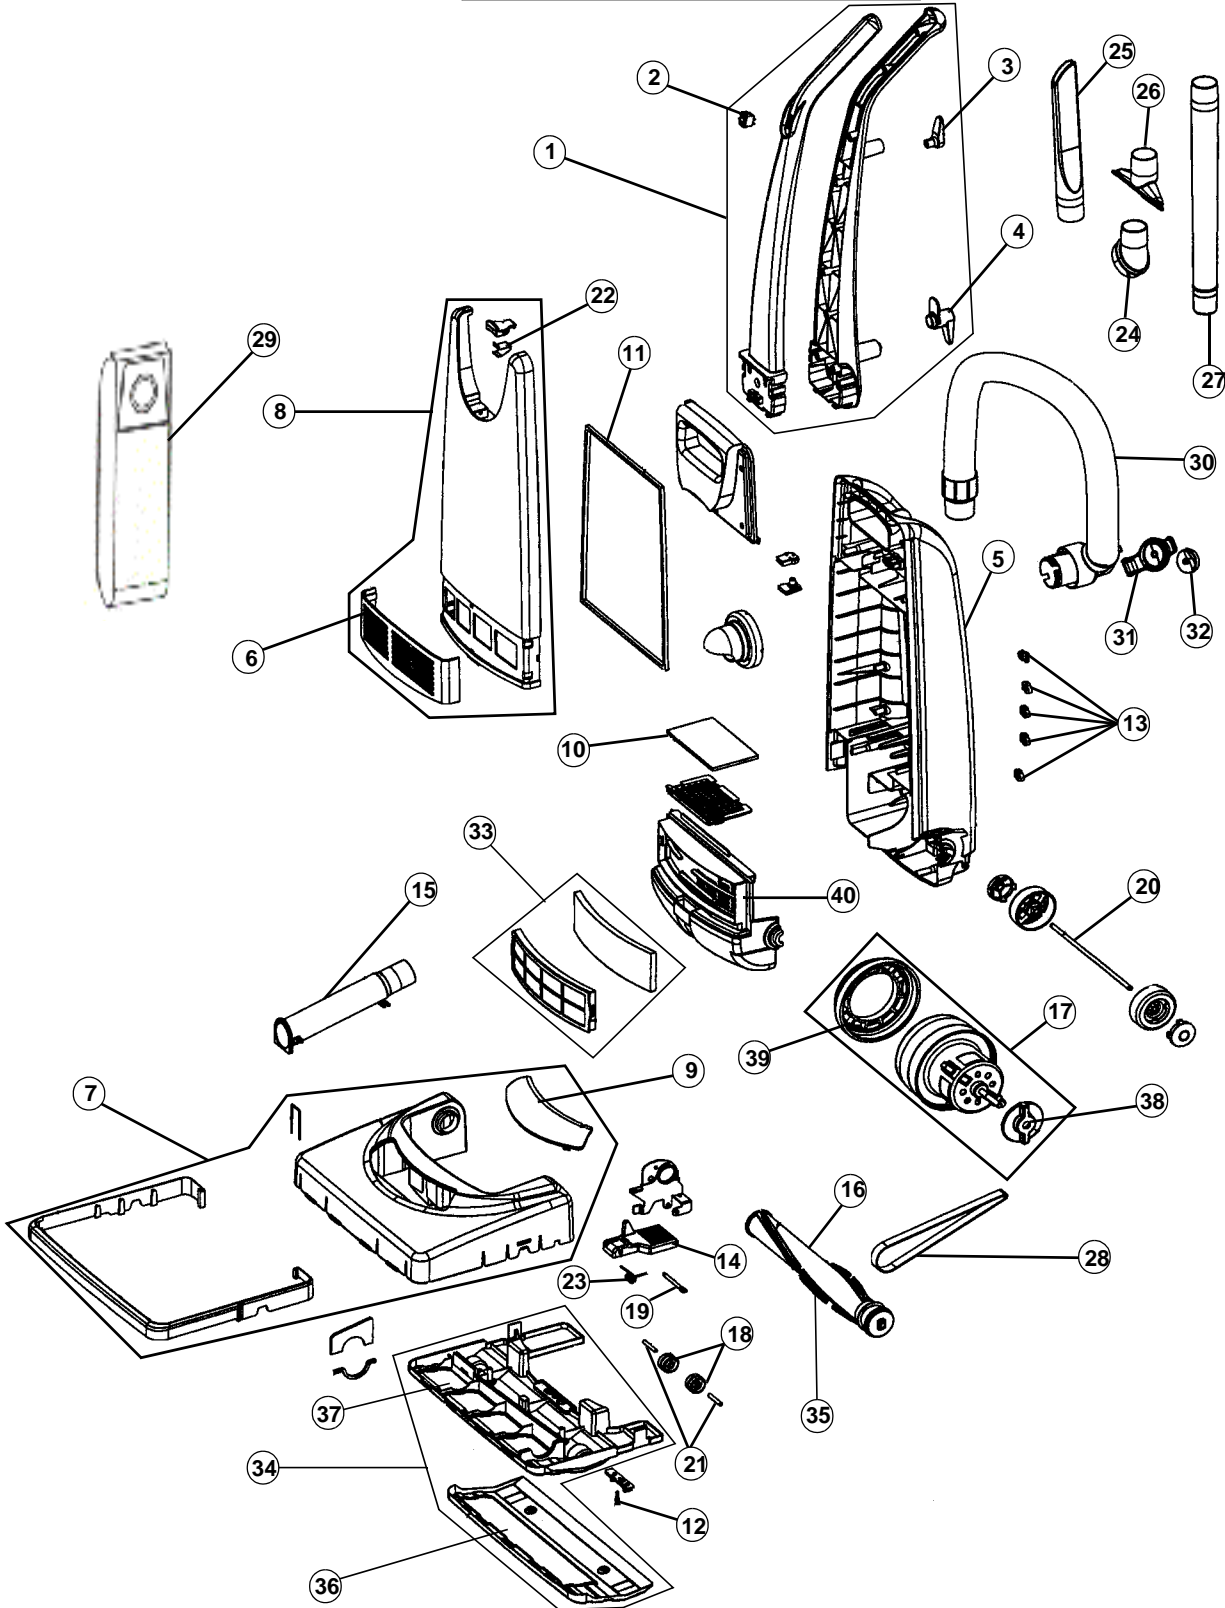

ASSEMBLY SCHEMATIC

MODEL NO.

RY7200

PART LISTING / PRICE LIST

MODEL No.

RY7200

Item	Part Number	Model's To Fit	Part Description
1	2PD0470000	RY7200	UPPER HANDLE ASSEMBLY
2	1PD0425000	RY7200	SWITCH
3	1PD0435000	RY7200	UPPER CORD HOOK
4	1PD0450000	RY7200	LOWER CORD HOOK
5	1PD0030000	RY7200	BACK PANEL
6	1PD0070000	RY7200	FILTER COVER
7	2PD0105000	RY7200	NOZZLE COVER ASSEMBLY
8	2PD0060000	RY7200	FRONT PANEL ASSEMBLY
9	1PD0130000	RY7200	LENS
10	1PD0265000	RY7200	BAG CHAMBER FILTER
11	1PD0175000	RY7200	FRONT PANEL GASKET
12	1PD0025000	RY7200	NOZZLE RELEASE SCREW
13	1PD0080000	RY7200	TOOL CLIPS
14	1PD0325000	RY7200	HANDLE RELEASE PEDAL
15	1PD0140000	RY7200	LOWER DIRT TUBE
16	2PD0210000	RY7200	BRUSH ROLL ASSEMBLY
17	2PD0056000	RY7200	MOTOR ASSEMBLY
18	1PD0145000	RY7200	FRONT ROLLER
19	1PD0330000	RY7200	HANDLE RELEASE PIN
20	1PD0085000	RY7200	REAR WHEEL AXLE
21	1PD0020000	RY7200	FRONT WHEEL AXLE
22	1PD0281000	RY7200	FRONT PANEL SPRING
23	1PD0335000	RY7200	HANDLE RELEASE SPRING
24	1PD0170000	RY7200	DUSTING BRUSH
25	1PD0160000	RY7200	CREVICE TOOL
26	1PD0165000	RY7200	UPHOLSTERY TOOL
27	2PD0152000	RY7200	TELESCOPIC WAND ASSEMBLY
28	1PD0340600	RY7200	STYLE 14 BELT
29	3115016000	RY7200	TYPE U BAG / ROYALAIR - 7 PACK
30	2PD0246B00	RY7200	HOSE ASSEMBLY
31	1PD0010600	RY7200	HOSE ADAPTOR COVER
32	1PD0030B00	RY7200	HOSE ADAPTOR VALVE
33	3621910200	RY7200	EXHAUST FILTER & FRAME ASSEMBLY
34	2PD0115000	RY7200	NOZZLE GUARD WITH BASE PLATE