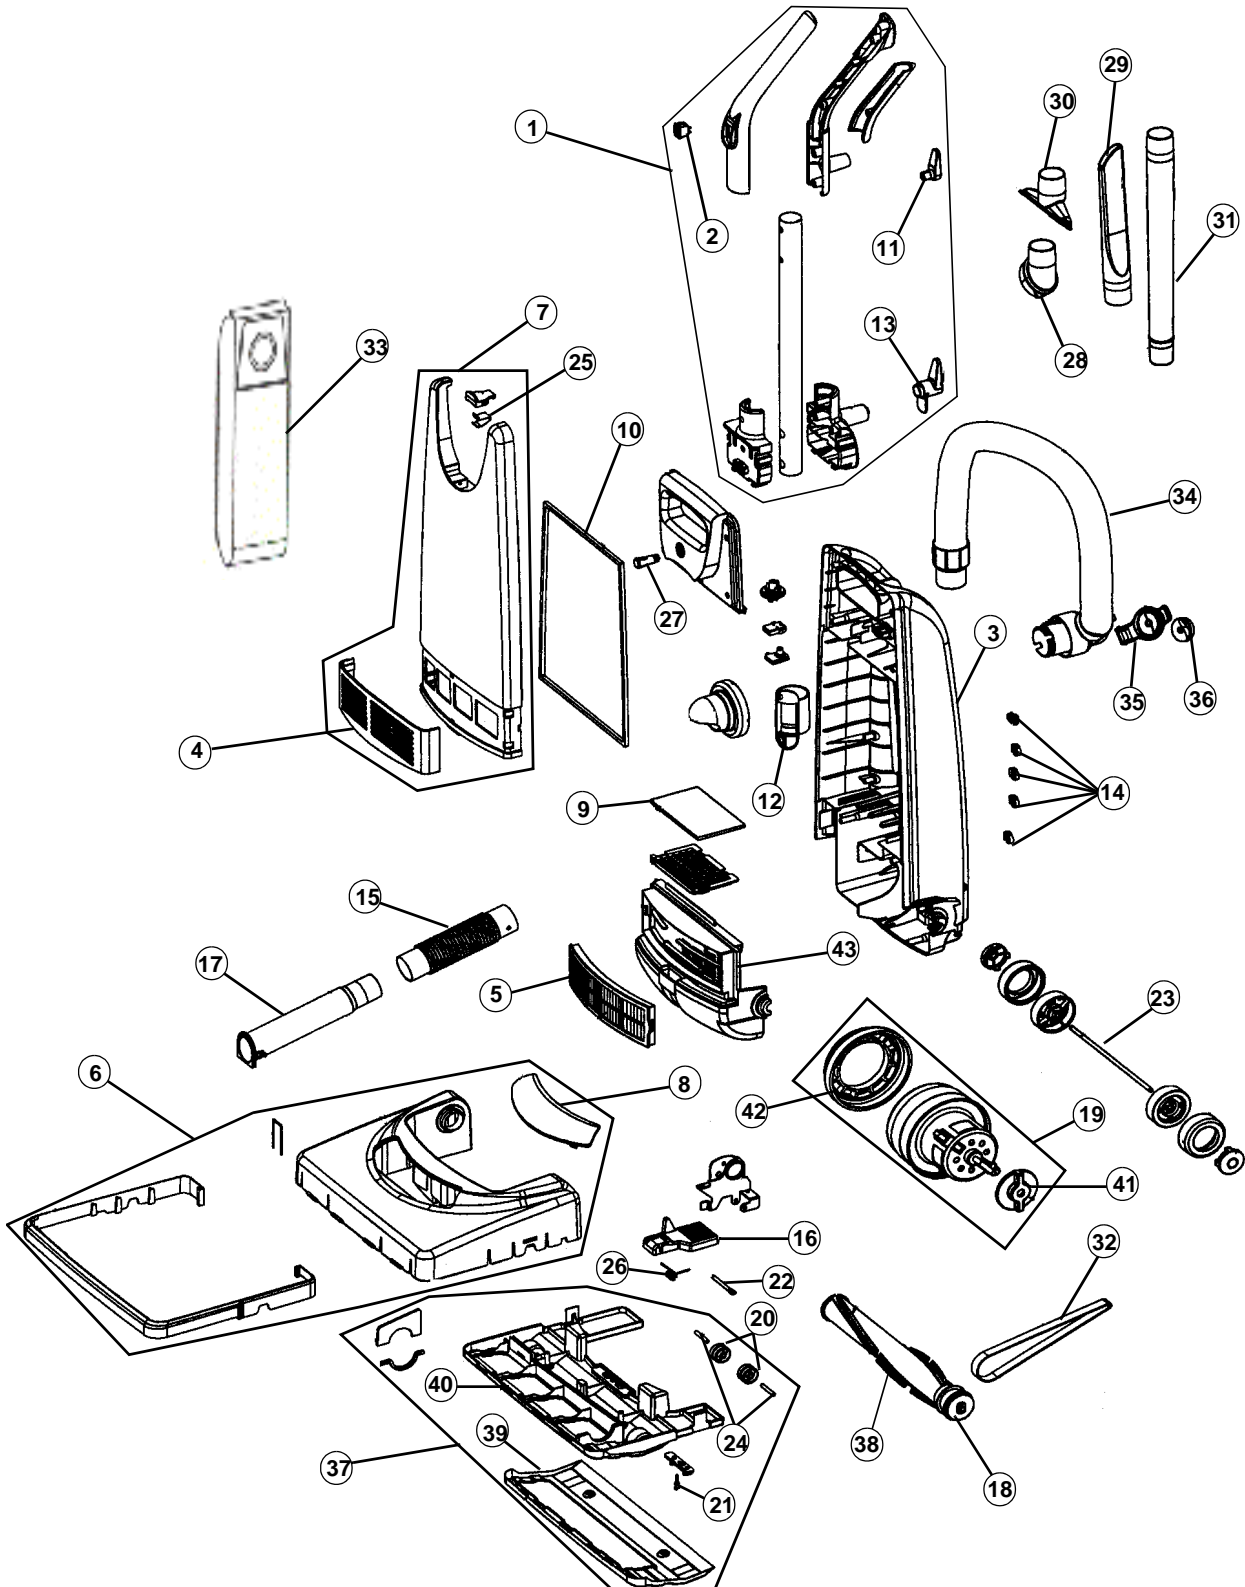

ASSEMBLY SCHEMATIC

MODEL NO.

RY7300

PART LISTING / PRICE LIST

MODEL No.

RY7300

Item	Part Number	Model's To Fit	Part Description
1	2PD0455000	RY7300	UPPER HANDLE ASSEMBLY
2	1PD0425000	RY7300	SWITCH
3	1PD0030000	RY7300	BACK PANEL
4	1PD0070000	RY7300	FILTER COVER
5	3621910200	RY7300	EXHAUST FILTER & FRAME ASSEMBLY
6	2PD0103000	RY7300	NOZZLE COVER ASSEMBLY
7	2PD0030000	RY7300	FRONT PANEL ASSEMBLY
8	1PD0130000	RY7300	LENS
9	1PD0265000	RY7300	BAG CHAMBER FILTER
10	1PD0175000	RY7300	FRONT PANEL GASKET
11	1PD0435000	RY7300	UPPER CORD HOOK
12	1PD0190000	RY7300	HOSE CONNECTOR
13	1PD0450000	RY7300	LOWER CORD HOOK
14	1PD0080000	RY7300	TOOL CLIP
15	1PD0195000	RY7300	LOWER HOSE
16	1PD0325000	RY7300	HANDLE RELEASE PEDAL
17	1PD0140000	RY7300	LOWER DIRT TUBE
18	2PD0210000	RY7300	BRUSH ROLL ASSEMBLY
19	2PD0056000	RY7300	MOTOR ASSEMBLY
20	1PD0145000	RY7300	FRONT ROLLER
21	1PD0025000	RY7300	NOZZLE RELEASE SCREW
22	1PD0330000	RY7300	HANDLE RELEASE PIN
23	1PD0085000	RY7300	REAR WHEEL AXLE
24	1PD0020000	RY7300	FRONT ROLLER AXLE
25	1PD0281000	RY7300	FRONT PANEL SPRING
26	1PD0335000	RY7300	HANDLE RELEASE SPRING
27	1PD0185000	RY7300	FBI LAMP
28	1PD0170000	RY7300	DUSTING BRUSH
29	1PD0160000	RY7300	CREVICE TOOL
30	1PD0165000	RY7300	UPHOLSTERY TOOL
31	2PD0152000	RY7300	TELESCOPIC WAND ASSEMBLY
32	1PD0340600	RY7300	STYLE 14 BELT
33	3115016000	RY7300	TYPE U BAG / ROYALAIR - 7 PACK