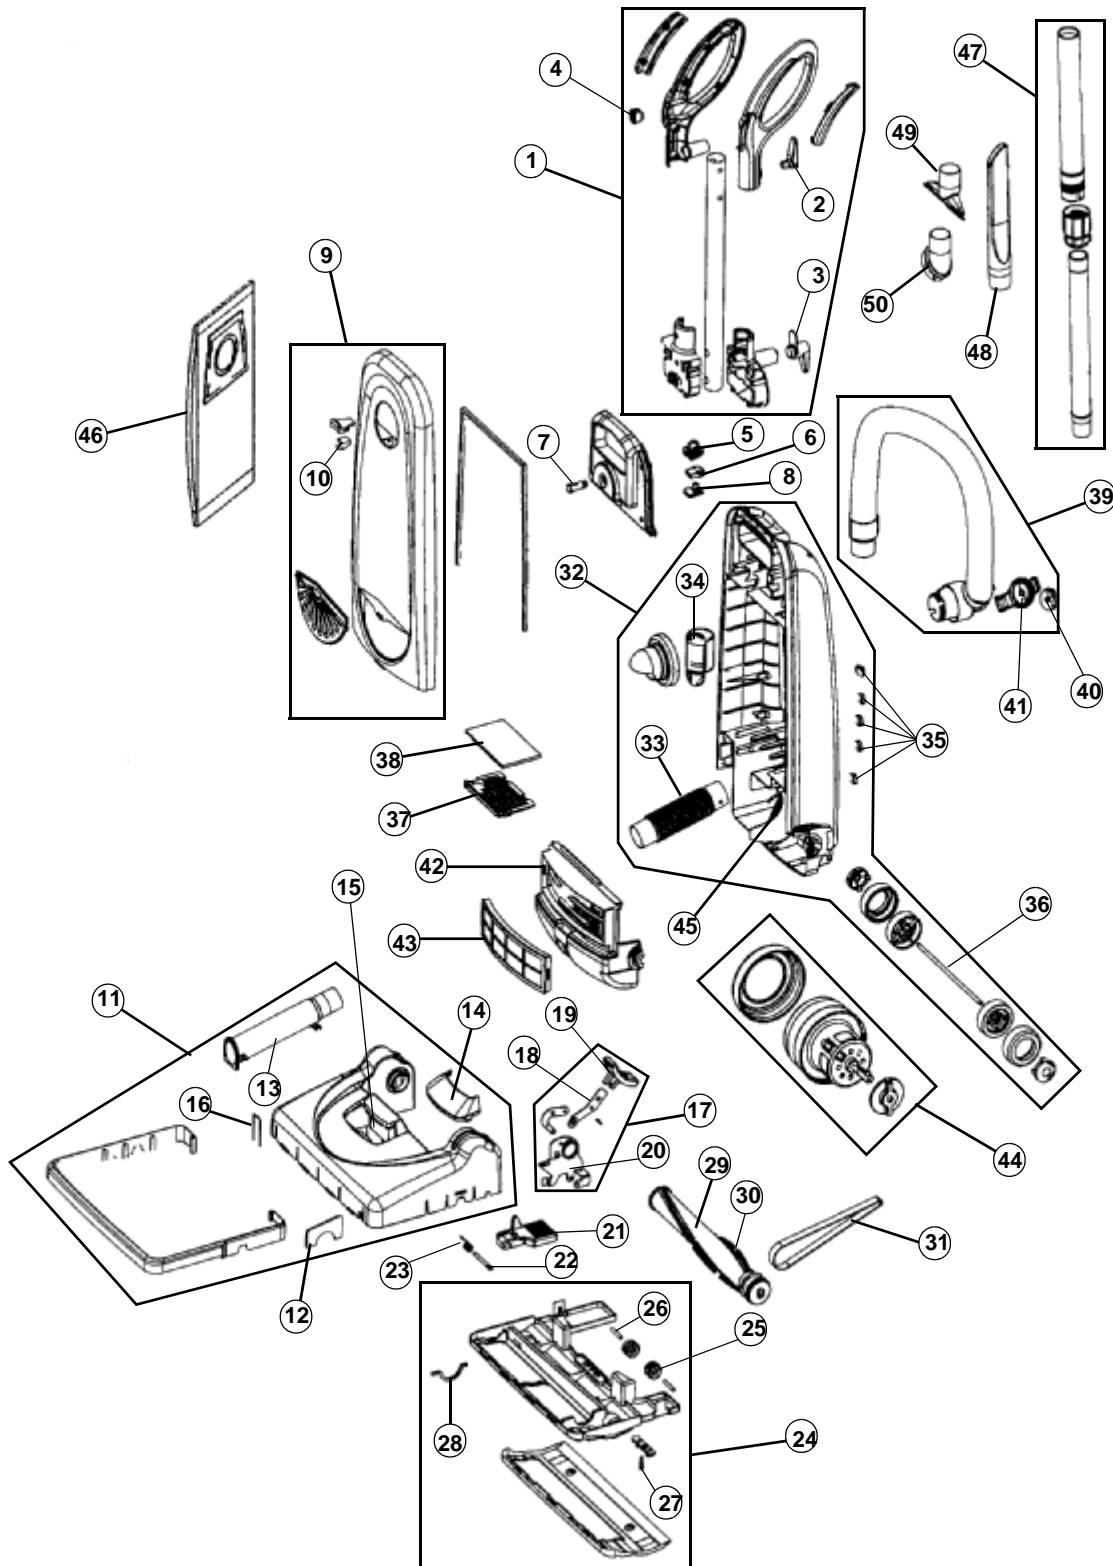

ASSEMBLY SCHEMATIC

MODEL NO.

RY9750

PART LISTING / PRICE LIST

MODEL No.

RY9750

Item	Part Number	Model's To Fit	Part Description
1	3622605000	RY9750	HANDLE ASSEMBLY
2	1PD0435000	RY9750	UPPER CORD HOOK
3	1PD0450000	RY9750	LOWER CORD HOOK
4	1PD0425000	RY9750	SWITCH
5	3622716200	RY9750	BODY HARNESS ASSEMBLY
6	3622716300	RY9750	F.B.I. INDICATOR HARNESS
7	1PD0185000	RY9750	F.B.I. LAMP INDICATOR
8	3625401100	RY9750	VALVE INDICATOR
9	3621453700	RY9750	FRONT PANEL ASSEMBLY
10	1PD0281000	RY9750	LATCH SPRING
11	3621453800	RY9750	NOZZLE ASSEMBLY
12	3624012900	RY9750	FELT SEAL, NOZZLE
13	1PD0140000	RY9750	LOWER DIRT TUBE
14	3621453300	RY9750	LAMP COVER
15	1920906000	RY9750	906 BULB
16	3625111300	RY9750	SPRING BELT GUIDE
17	3623703700	RY9750	BELT ACTUATOR ASSEMBLY
18	1PD0315000	RY9750	BELT ACTUATOR LEVER
19	1PD0320000	RY9750	BELT ACTUATOR PEDAL
20	3622505400	RY9750	BELT GUIDE
21	1PD0325000	RY9750	HANDLE RELEASE PEDAL
22	1PD0330000	RY9750	HANDLE RELEASE PEDAL PIN
23	1PD0335000	RY9750	HANDLE RELEASE PEDAL SPRING
24	3624503200	RY9750	NOZZLE GUARD ASSEMBLY
25	1PD0145000	RY9750	FRONT ROLLER
26	1PD0020000	RY9750	FRONT ROLLER AXLE
27	1PD0025000	RY9750	NOZZLE RELEASE SCREW
28	3624012800	RY9750	FELT SEAL, NOZZLE GUARD
29	3629311500	RY9750	BRUSH ROLL ASSEMBLY
30	1PD0550000	RY9750	BRISTLE STRIPS (EA) BRUSH ROLL USES FOUR STRIPS
31	1PD0034600	RY9750	STYLE 21 BELT
32	3620434000	RY9750	BACK PANEL ASSEMBLY
33	3623210800	RY9750	LOWER HOSE
34	1PD0190000	RY9750	HOSE CONNECTOR
35	1PD0080000	RY9750	TOOL CLIPS