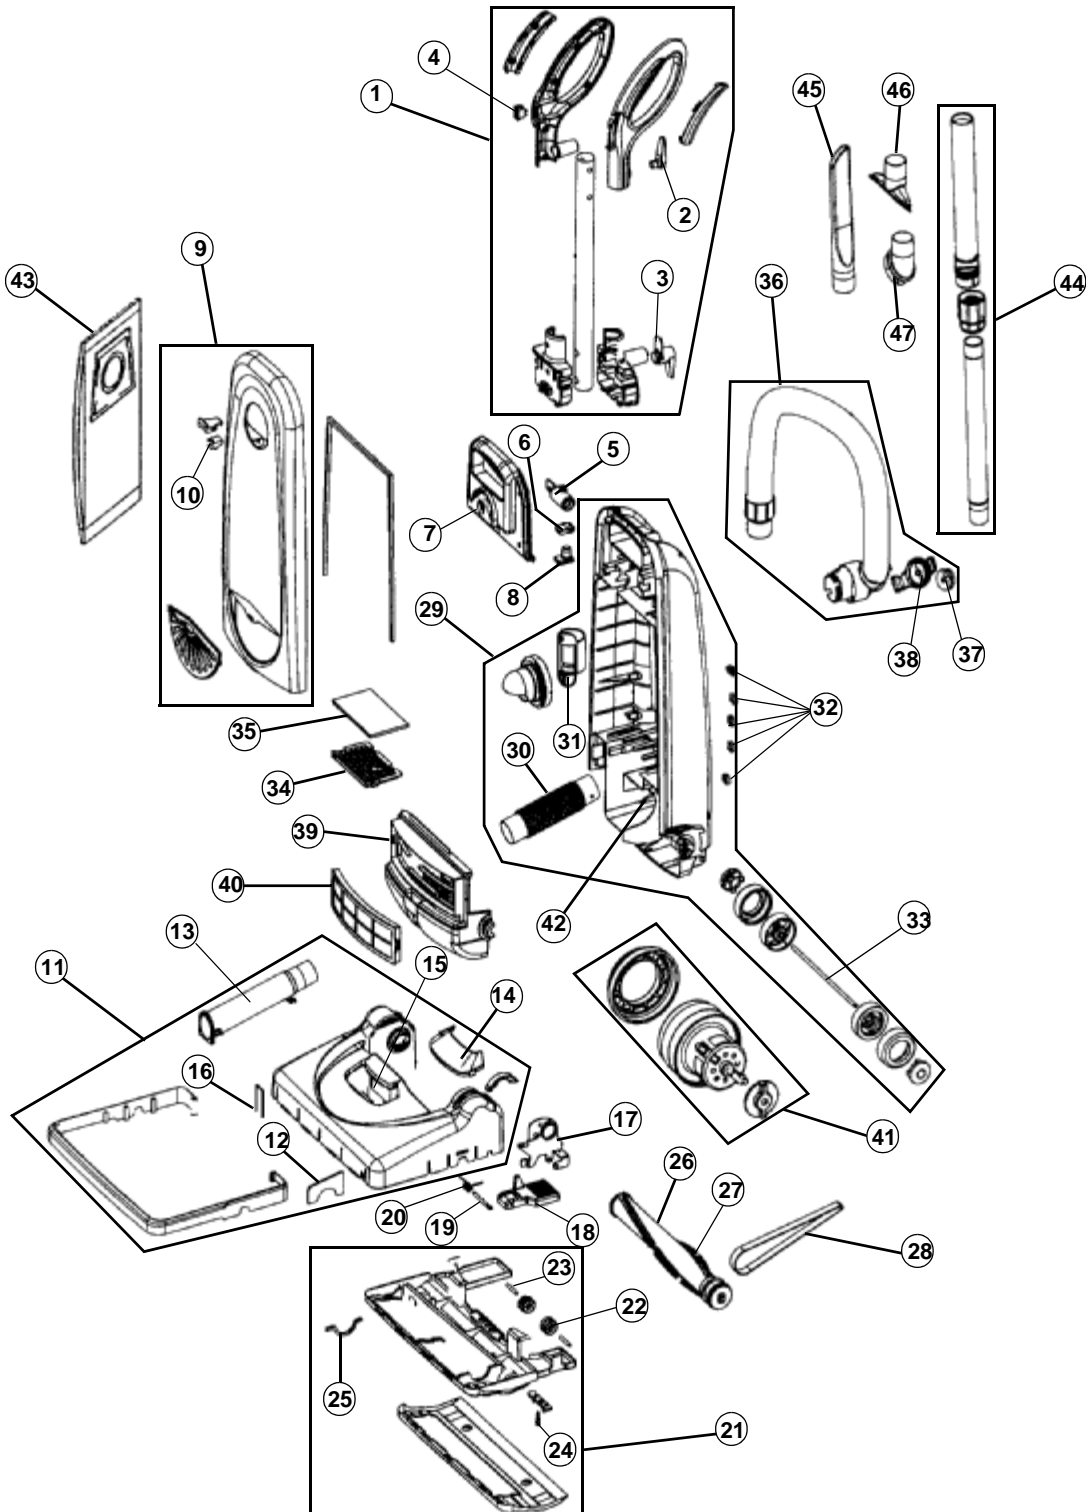

ASSEMBLY SCHEMATIC

MODEL NO.

RY9700

PART LISTING / PRICE LIST

Item	Part Number	Model's To Fit	Part Description
1	3622605000	RY9700	HANDLE ASSEMBLY
2	1PD0435000	RY9700	UPPER CORD HOOK
3	1PD0450000	RY9700	LOWER CORD HOOK
4	1PD0425000	RY9700	SWITCH
5	3622716200	RY9700	BODY HARNESS ASSEMBLY
6	3622716300	RY9700	F.B.I. INDICATOR HARNESS
7	1PD0185000	RY9700	F.B.I. LAMP INDICATOR
8	3625402200	RY9700	VALVE INDICATOR
9	3621453000	RY9700	FRONT PANEL ASSEMBLY
10	1PD0281000	RY9700	LATCH SPRING
11	3621453900	RY9700	NOZZLE ASSEMBLY
12	3624012900	RY9700	FELT SEAL, NOZZLE
13	1PD0140000	RY9700	LOWER DIRT TUBE
14	3621453300	RY9700	LAMP COVER
15	1920906000	RY9700	906 BULB
16	3625111300	RY9700	SPRING BELT GUIDE
17	3622505400	RY9700	BELT GUIDE
18	1PD0325000	RY9700	HANDLE RELEASE PEDAL
19	1PD0330000	RY9700	HANDLE RELEASE PEDAL PIN
20	1PD0335000	RY9700	HANDLE RELEASE PEDAL SPRING
21	3624503200	RY9700	NOZZLE GUARD ASSEMBLY
22	1PD0145000	RY9700	FRONT ROLLER
23	1PD0020000	RY9700	FRONT ROLLER AXLE
24	1PD0025000	RY9700	NOZZLE RELEASE SCREW
25	3624012800	RY9700	FELT SEAL, NOZZLE GUARD
26	3629311500	RY9700	BRUSH ROLL ASSEMBLY
27	1PD0550000	RY9700	BRISTLE STRIPS (EA) BRUSH ROLL USES FOUR STRIPS
28	1PD0034600	RY9700	STYLE 21 BELT
29	3620497000	RY9700	BACK PANEL ASSEMBLY
30	3623210800	RY9700	LOWER HOSE
31	1PD0190000	RY9700	HOSE CONNECTOR
32	1PD0080000	RY9700	TOOL CLIPS
33	1PD0085000	RY9700	REAR AXLE
34	3622401300	RY9700	FILTER SUPPORT
35	3621910300	RY9700	INNER FOAM CHAMBER FILTER

MODEL No.

RY9700