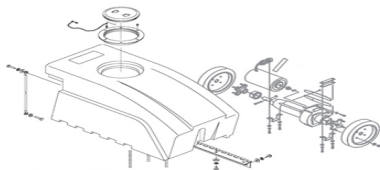

LiNX™  
CORDLESS  
HAND VAC

LiNX™  
CORDLESS  
BATTERY &  
CHARGER

LiNX™  
CORDLESS  
STICK VAC

SECTION CONTENTS

<u>MODEL No.</u>	<u>PAGE No.</u>
BH50010	31-2 THRU 31-3
BH50015	31-4 THRU 31-5
BH50005	31-6

MODEL No.

BH50010  
BH50015  
BH50005

BH50020COM  
COMPLETE SET

BH50025COM  
SAM'S CLUB SET

FLOOR-EQUIPMENT-PARTS.COM

- \* PRICING, SPECIFICATION'S, AND PRODUCT AVAILABILITY ARE SUBJECT TO CHANGE WITHOUT NOTICE. PRICING IS FOB FACTORY, CANTON, OH
- \* ALL INFORMATION CONTAINED WITHIN THIS SERVICE MANUAL IS PROPRIETARY INFORMATION OF TTI FLOOR CARE NORTH AMERICA.
- \* **WARNING:** TO REDUCE THE RISK OF ELECTRICAL SHOCK OR INJURY, ALWAYS DISCONNECT THE APPLIANCE CORD FROM THE ELECTRICAL OUTLET OR REMOVE BATTERY PRIOR TO SERVICING THE UNIT.