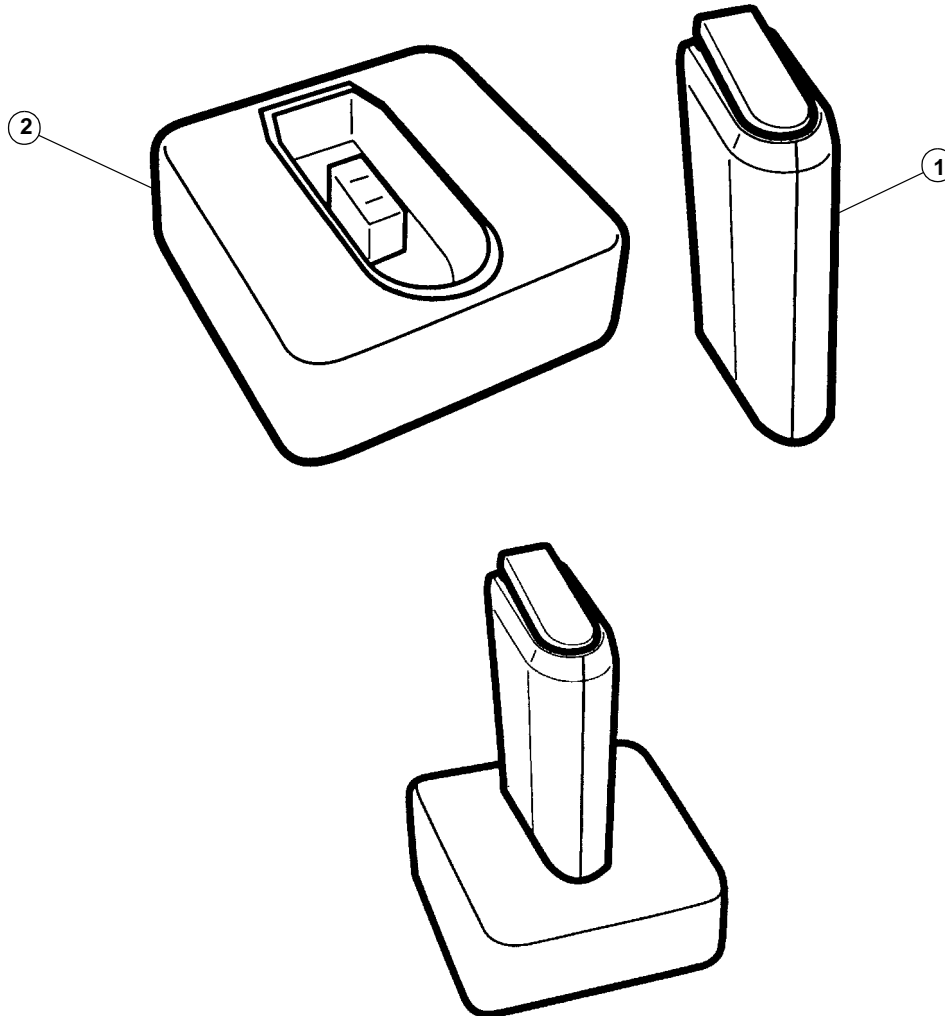

**31**

**PART LISTING / PRICE LIST**

MODEL No.

**BH50015**

ITEM	PART NUMBER	MODELS TO FIT	PART DESCRIPTION	LIST COST
1	002044001	BH50015	HANDLE OVERLAY ASSEMBLY	34.02
2	002045001	BH50015	MOTOR AND WIRING ASSEMBLY	34.81
3	001168016	BH50015	DIRT CUP	4.90
4	002043001	BH50015	PRE-FILTER ASSEMBLY INCLUDING FRAME	6.72
5	902185003	BH50015	FOAM FILTER - 2 LAYER	6.67
6	001176010	BH50015	CREVICE TOOL	3.39
7	302723001	BH50015	LITHIUM BATTERY PACK	69.99
8	302736001	BH50015	CHARGER ASSEMBLY	45.99
9	562220001	BH50015	RUBBER FOOT - CHARGER	.88
10	347971001	BH50015	BOTTOM HOUSING CREVICE TOOL - LEFT	1.19
11	347972001	BH50015	BOTTOM HOUSING CREVICE TOOL - RIGHT	1.19

PLATINUM  
*Collection*

**LiNX™**  
**CORDLESS**  
**BATTERY &**  
**CHARGER**

**31**

ASSEMBLY SCHEMATIC

MODEL No.

BH50005

PART LISTING / PRICE LIST

ITEM	PART NUMBER	MODELS TO FIT	PART DESCRIPTION	LIST COST
1	302723001	BH50010, BH50015	LITHIUM BATTERY PACK	69.99
2	302736001	BH50010, BH50015	LITHIUM BATTERY CHARGER	45.99