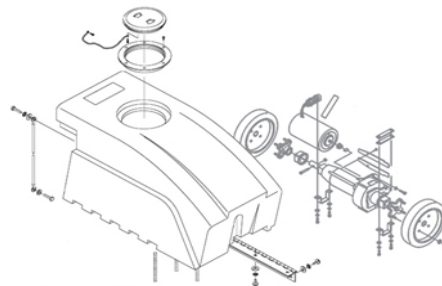

MODEL No.

- H2800
- H2850
- H3000
- H3030
- H3032
- H3040
- H3044
- H3045
- H3050
- H3060

FLOOREQUIPMENTPARTS.COM

- * PRICING, SPECIFICATION'S, AND PRODUCT AVAILABILITY ARE SUBJECT TO CHANGE WITHOUT NOTICE. PRICING IS FOB FACTORY, CANTON, OH
- * ALL INFORMATION CONTAINED WITHIN THIS SERVICE MANUAL IS PROPRIETARY INFORMATION OF TTI FLOOR CARE NORTH AMERICA.
- * **WARNING:** TO REDUCE THE RISK OF ELECTRICAL SHOCK OR INJURY, ALWAYS DISCONNECT THE APPLIANCE CORD FROM THE ELECTRICAL OUTLET OR REMOVE BATTERY PRIOR TO SERVICING THE UNIT.