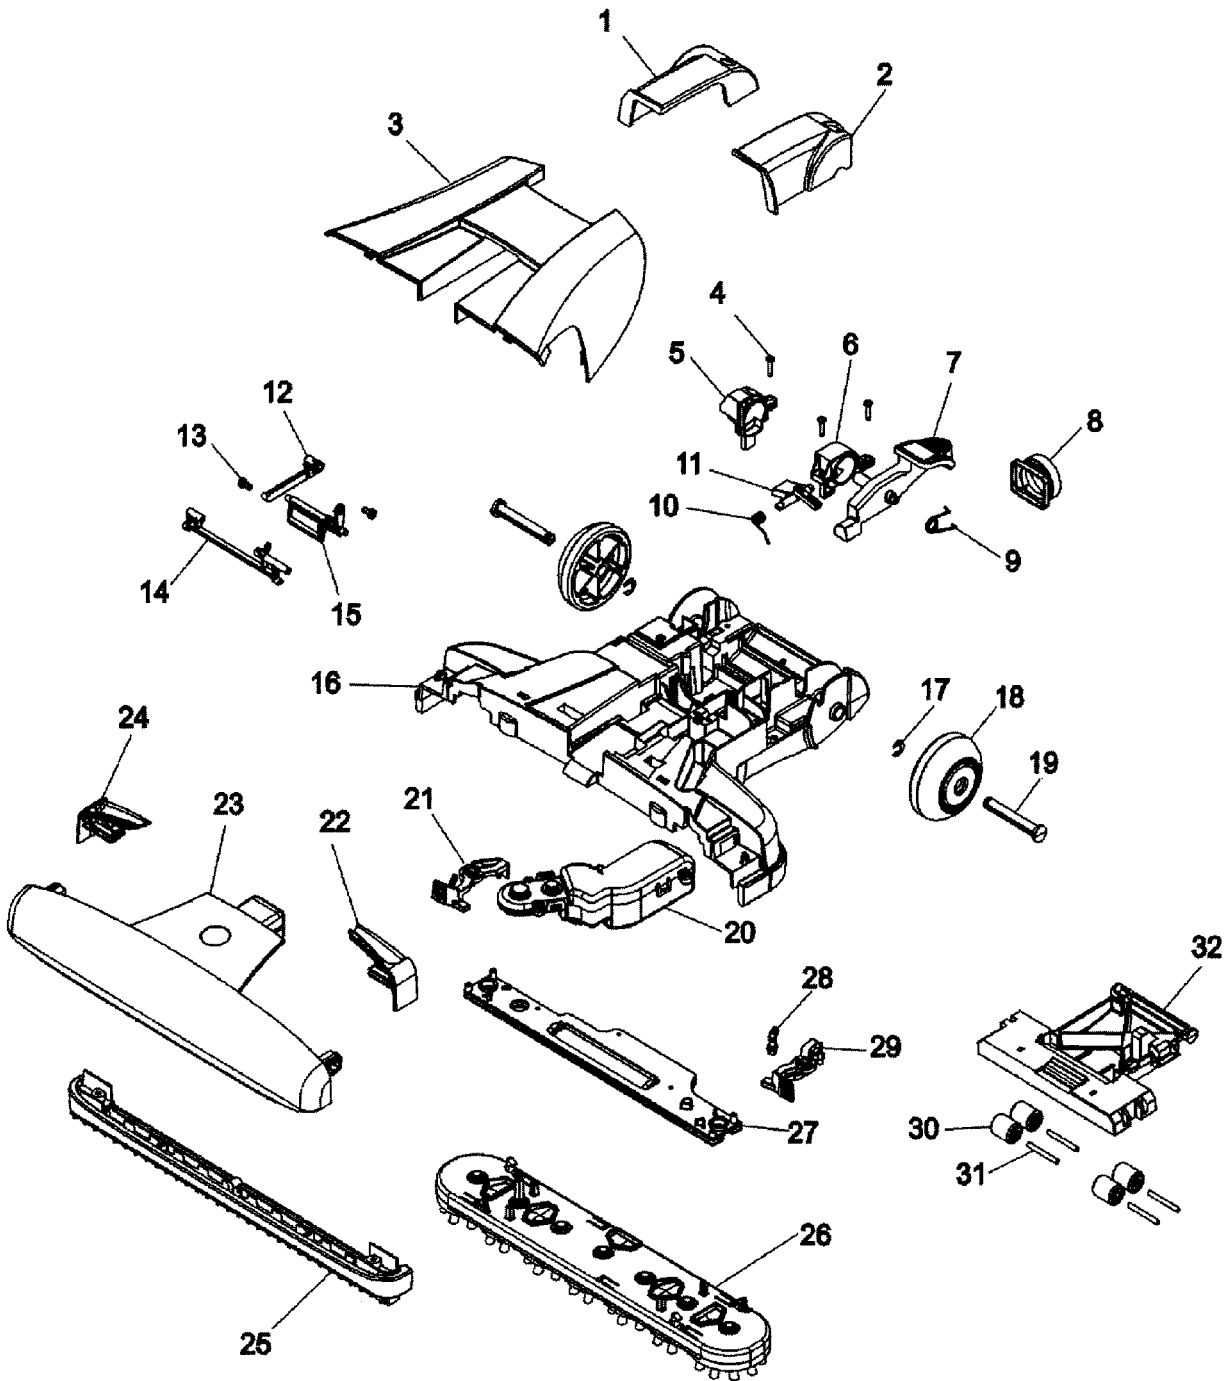

ASSEMBLY SCHEMATIC

MODEL NO.

H3050
H3060

12

PART LISTING / PRICE LIST

MODEL No.

H3050
H3060

ITEM	PART NUMBER	MODELS TO FIT	PART DESCRIPTION	LIST COST
1	59178718	H3050	HOOD REAR COVER - RIGHT MYSTIC LIME	PENDING
	93001040	H3060	HOOD REAR COVER - RIGHT ALASKAN GREEN	1.69
2	59178716	H3050	HOOD REAR COVER - LEFT MYSTIC LIME GREEN	PENDING
	93001037	H3060	HOOD REAR COVER - LEFT ALASKAN GREEN	1.69
3	93001058	H3050	HOOD / NOZZLE COVER	4.53
	93001057	H3060	HOOD / NOZZLE COVER	6.79
4	93001736	H3050, H3060	SCREW #8 x 12-3/4"	.57
5	93001056	H3050, H3060	TRUNNION COVER - RIGHT	.57
6	93001055	H3050, H3060	TRUNNION COVER - LEFT	.57
7	59178682	H3050	HANDLE RELEASE PEDAL - MYSTIC LIME	PENDING
	93001046	H3060	HANDLE RELEASE PEDAL - ALASKAN GREEN	2.03
8	59178685	H3050	GROMMET - WATER CHANNEL MYSTIC LIME	PENDING
	93001052	H3060	GROMMET - WATER CHANNEL	.74
9	93001049	H3050, H3060	SPRING - HANDLE RELEASE PEDAL	.57
10	93001051	H3050, H3060	SPRING - HANDLE RELEASE	.57
11	93001050	H3050, H3060	HANDLE RELEASE	.89
12	93001068	H3050, H3060	LIFTER LINK	.57
13	93001066	H3050, H3060	FASTENER	.57
14	93002049	H3050	CAM ARM - BRUSH BLOCK	1.12
	93001069	H3060	CAM ARM - BRUSH BLOCK	.89
15	93001067	H3050, H3060	CAM ARM - FRONT WHEEL CARRIAGE	.57
16	93002050	H3050	MAIN BODY / NOZZLE BASE - MYSTIC LIME	28.34
	93001043	H3060	MAIN BODY / NOZZLE BASE - ALASKAN GREEN	20.40
17	59177088	H3050, H3060	LOCK RING	.57
18	59178684	H3050	REAR WHEEL ASSEMBLY - MYSTIC LIME GREEN	PENDING
	93001060	H3060	REAR WHEEL ASSEMBLY - ALASKAN GREEN	2.82
19	93001059	H3050, H3060	REAR WHEEL AXLE	1.46
20	93001079	H3050, H3060	BRUSH MOTOR ASSEMBLY	31.74
21	59178679	H3050	LATCH - BRUSH BLOCK RIGHT MYSTIC LIME GREEN	PENDING
	93001080	H3060	LATCH - BRUSH BLOCK RIGHT ALASKAN GREEN	.57
22	93002053	H3050	NOZZLE LATCH - LEFT MYSTIC LIME GREEN	1.13
	93001070	H3060	NOZZLE LATCH - LEFT ALASKAN GREEN	1.13
23	93002054	H3050	NOZZLE - MYSTIC LIME GREEN	13.03
	93001076	H3060	NOZZLE - ALASKAN GREEN	10.20
24	93002055	H3050	NOZZLE LATCH - RIGHT MYSTIC LIME GREEN	1.13
	93001073	H3060	NOZZLE LATCH - RIGHT ALASKAN GREEN	1.13