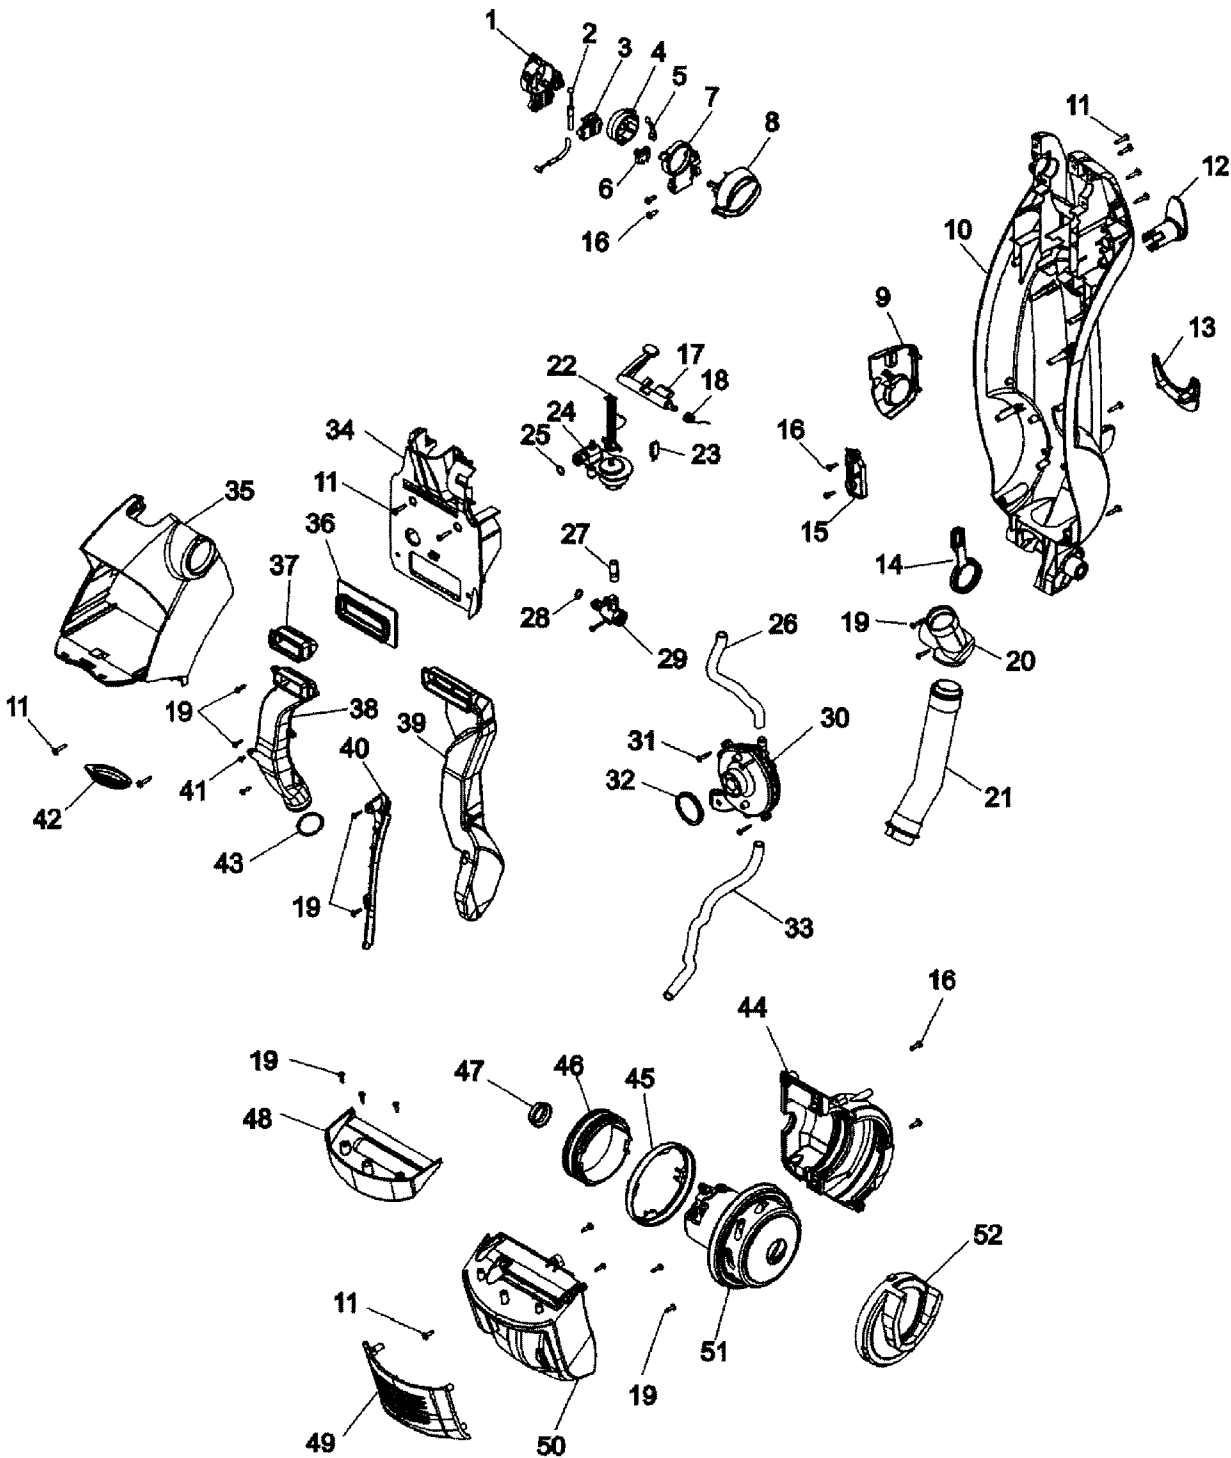

ASSEMBLY SCHEMATIC

MODEL NO.

H3050
H3060

12

PART LISTING / PRICE LIST

MODEL No.

H3050
H3060

ITEM	PART NUMBER	MODELS TO FIT	PART DESCRIPTION	LIST COST
1	93001119	H3050, H3060	BEARING - MODE CONTROL RIGHT	1.13
2	93001120	H3050, H3060	CABLE - MODE CONTROL	5.09
	93002293	H3050, H3060	CABLE RETAINER - FOOT	.89
3	93001136	H3050, H3060	CABLE RETAINER	.57
4	93001121	H3050, H3060	ACTUATOR - MODE CONTROL	1.13
5	93001122	H3050, H3060	SPRING - MODE CONTROL	.57
6	93001135	H3050, H3060	SWITCH - MODE CONTROL	5.09
7	93001123	H3050, H3060	BEARING - MODE CONTROL LEFT	1.13
8	59178671	H3050	KNOB - MODE CONTROL MYSTIC LIME GREEN	PENDING
	93001124	H3060	KNOB - MODE CONTROL ALASKAN GREEN	1.69
9	93002029	H3050	TOOL DOOR	2.26
	93001132	H3060	TOOL DOOR	1.69
10	93001128	H3050, H3060	TANK HOUSING	13.03
11	93001736	H3050, H3060	SCREW #8 x 12-3/4"	.57
12	93001130	H3050, H3060	UPPER CORD WRAP	1.13
13	93001131	H3050, H3060	LOWER CORD HOOK	1.13
14	93001164	H3050, H3060	SEAL - TOOL PORT	1.13
15	93001127	H3050, H3060	CORD RETAINER	.57
16	93001733	H3050, H3060	SCREW #8 x 12-1/2"	.57
17	59178667	H3050	LATCH - UPPER HANDLE MYSTIC LIME GREEN	PENDING
	93001156	H3060	LATCH - UPPER HANDLE ALASKAN GREEN	1.13
18	93001159	H3050, H3060	SPRING	.57
19	93001734	H3050, H3060	SCREW #6 x 10-1/2"	.57
20	93001172	H3050, H3060	LOWER SUCTION DUCT	.57
21	93001191	H3050, H3060	HOSE ASSEMBLY	4.53
22	93001161	H3050, H3060	CONTROL ROD - LOWER	.57
23	93001160	H3050, H3060	RESET SWITCH	2.82
24	93001162	H3050, H3060	RESERVOIR ASSEMBLY	7.31
25	93001155	H3050, H3060	O-RING	.57
26	93001134	H3050, H3060	TUBING - PUMP	.57
27	93001169	H3050, H3060	TUBING - QUICK DISCONNECT	.57
28	93001171	H3050, H3060	O-RING	.57
29	93001170	H3050, H3060	QUICK DISCONNECT	2.26