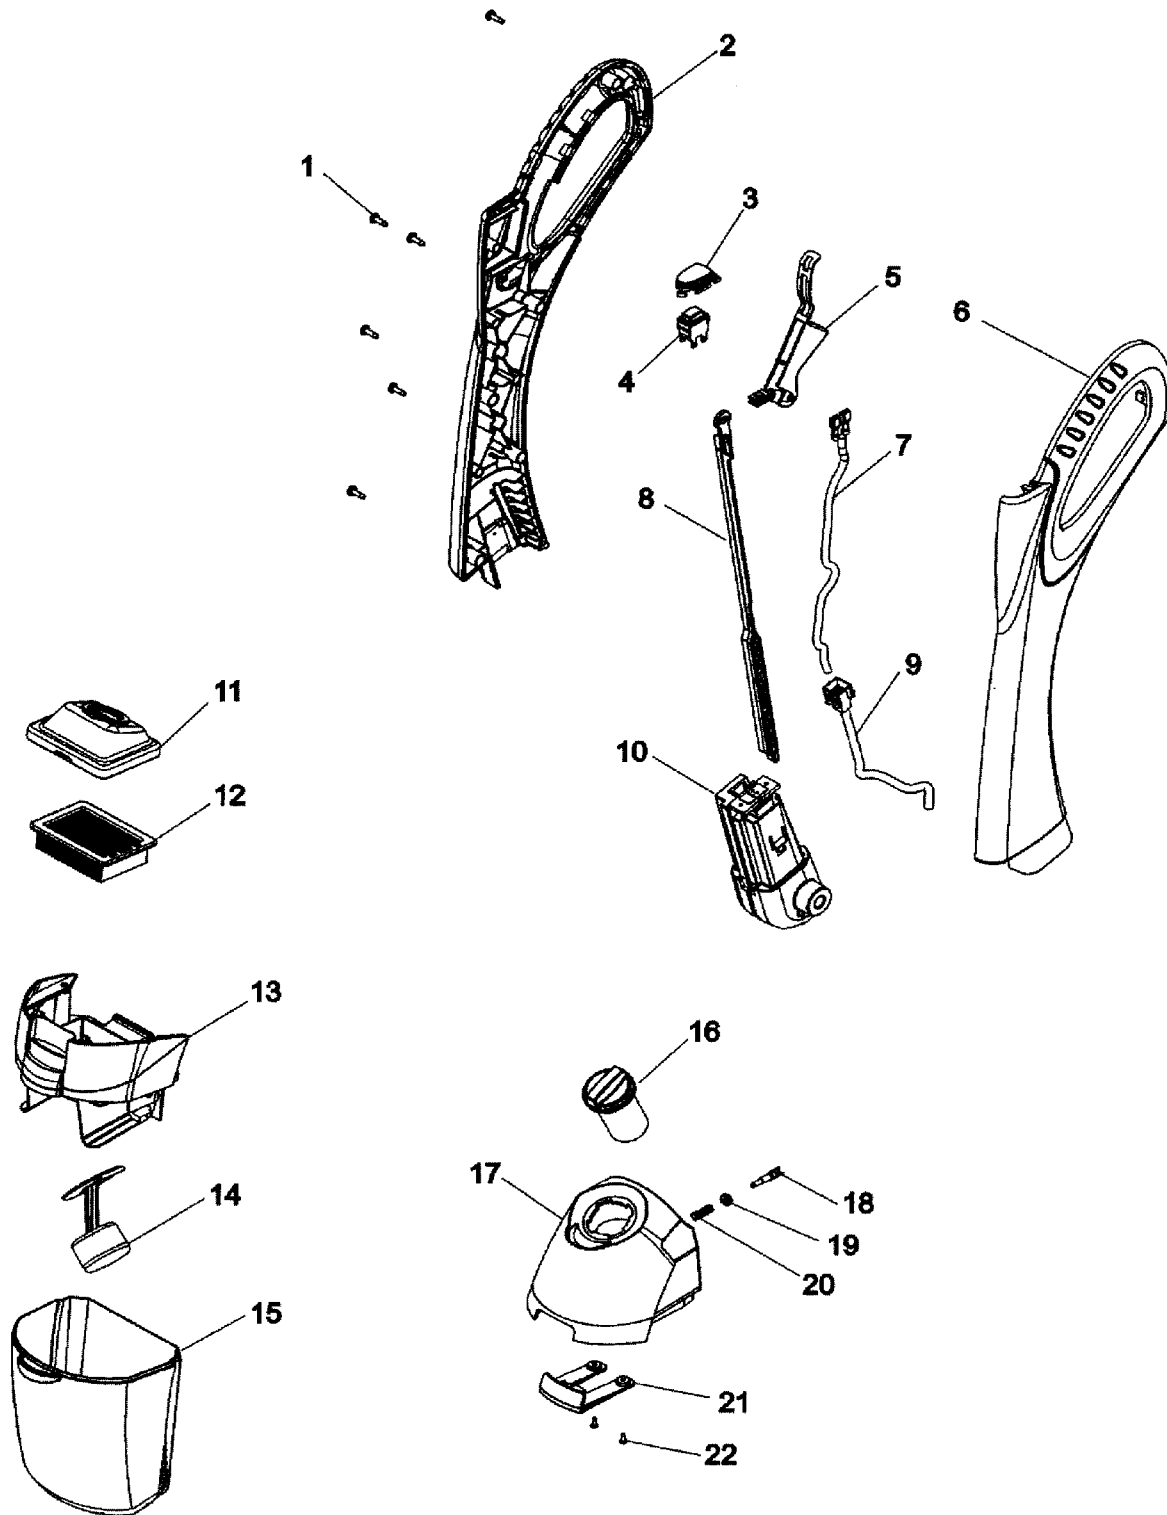

ASSEMBLY SCHEMATIC

MODEL NO.

H3050
H3060

12

PART LISTING / PRICE LIST

MODEL No.

H3050
H3060

ITEM	PART NUMBER	MODELS TO FIT	PART DESCRIPTION	LIST COST
1	93001733	H3050, H3060	SCREW #8 x 12-1/2"	.57
2	59178703	H3050	UPPER HANDLE - RIGHT MYSTIC LIME	PENDING
	93001138	H3060	UPPER HANDLE - RIGHT ALASKAN GREEN	6.23
3		H3050	SWITCH BOOT - MYSTIC LIME GREEN	N.A.
	93001111	H3060	SWITCH BOOT - ALASKAN GREEN	1.13
4	93001114	H3050, H3060	SWITCH	3.96
5	93001109	H3050, H3060	CONTROL LEVER	1.13
6	59178702	H3050	UPPER HANDLE - LEFT MYSTIC LIME GREEN	PENDING
	93001116	H3060	UPPER HANDLE - LEFT ALASKAN GREEN	6.23
7	93001115	H3050, H3060	WIRING HARNESS	5.09
8	93001110	H3050, H3060	CONTROL ROD UPPER	1.42
9	93001141	H3050, H3060	WIRING HARNESS	3.16
10	93001137	H3050, H3060	UPPER HANDLE CORE ASSEMBLY	5.09
11	93001179	H3050, H3060	FILTER LID	1.46
12	40112050	H3050, H3060	TANK FILTER (1 PER)	4.99 NON DISC
13	93002036	H3050	RECOVERY TANK LID ASSEMBLY - MYSTIC LIME GREEN	17.00
	93001180	H3060	RECOVERY TANK LID ASSEMBLY - ALASKAN GREEN	17.00
14	93001183	H3050, H3060	FLOAT - HINGED SIDE	2.59
	59178801	H3050, H3060	FLOAT - HINGED FRONT	PENDING
15	93002039	H3050	RECOVERY TANK - MYSTIC LIME GREEN	28.34
	93001195	H3060	RECOVERY TANK	28.34
16	93002038	H3050	SOLUTION TANK CAP ASSEMBLY - MYSTIC LIME GREEN	4.06
	93001142	H3060	SOLUTION TANK CAP ASSEMBLY - ALASKAN GREEN	4.06
17	93001145	H3050, H3060	SOLUTION TANK ASSEMBLY	24.84
18	93001148	H3050, H3060	VALVE STEM	.57
19	93001149	H3050, H3060	VALVE SEAL	.57
20	93001150	H3050, H3060	SPRING	.57
21	93002040	H3050	LATCH - SOLUTION TANK	1.46
	93001151	H3060	LATCH - SOLUTION TANK	1.13
22	93001735	H3050, H3060	SCREW #6 x 24-3/8"	.57