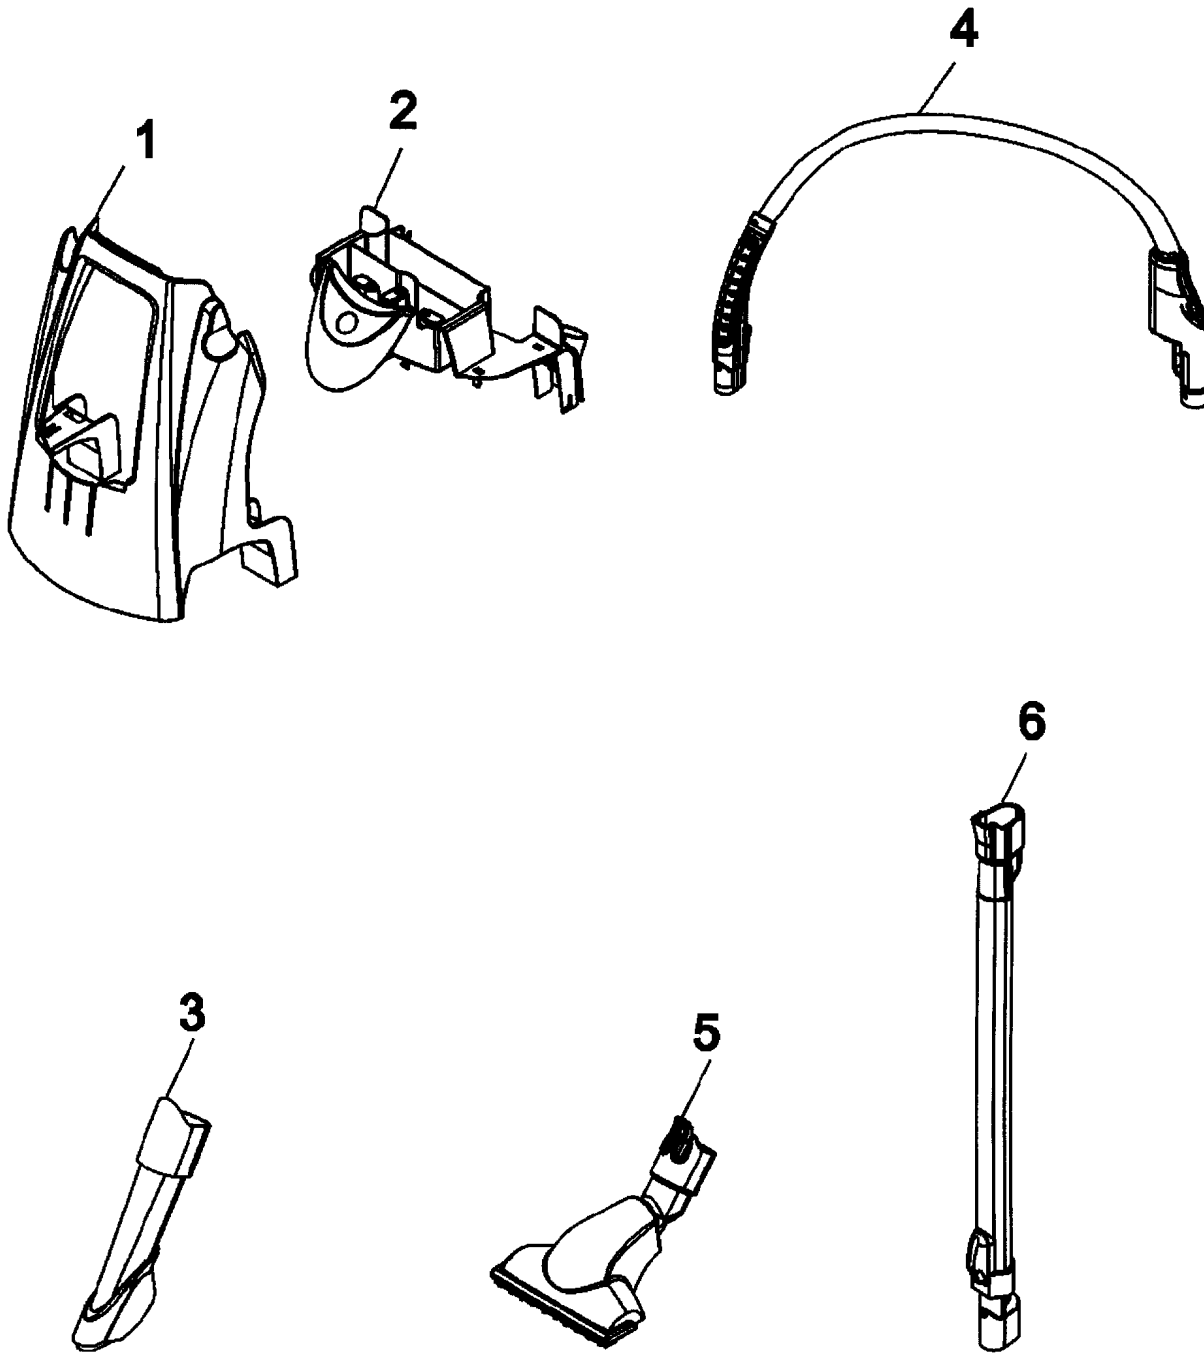

ASSEMBLY SCHEMATIC

MODEL NO.

H3050
H3060