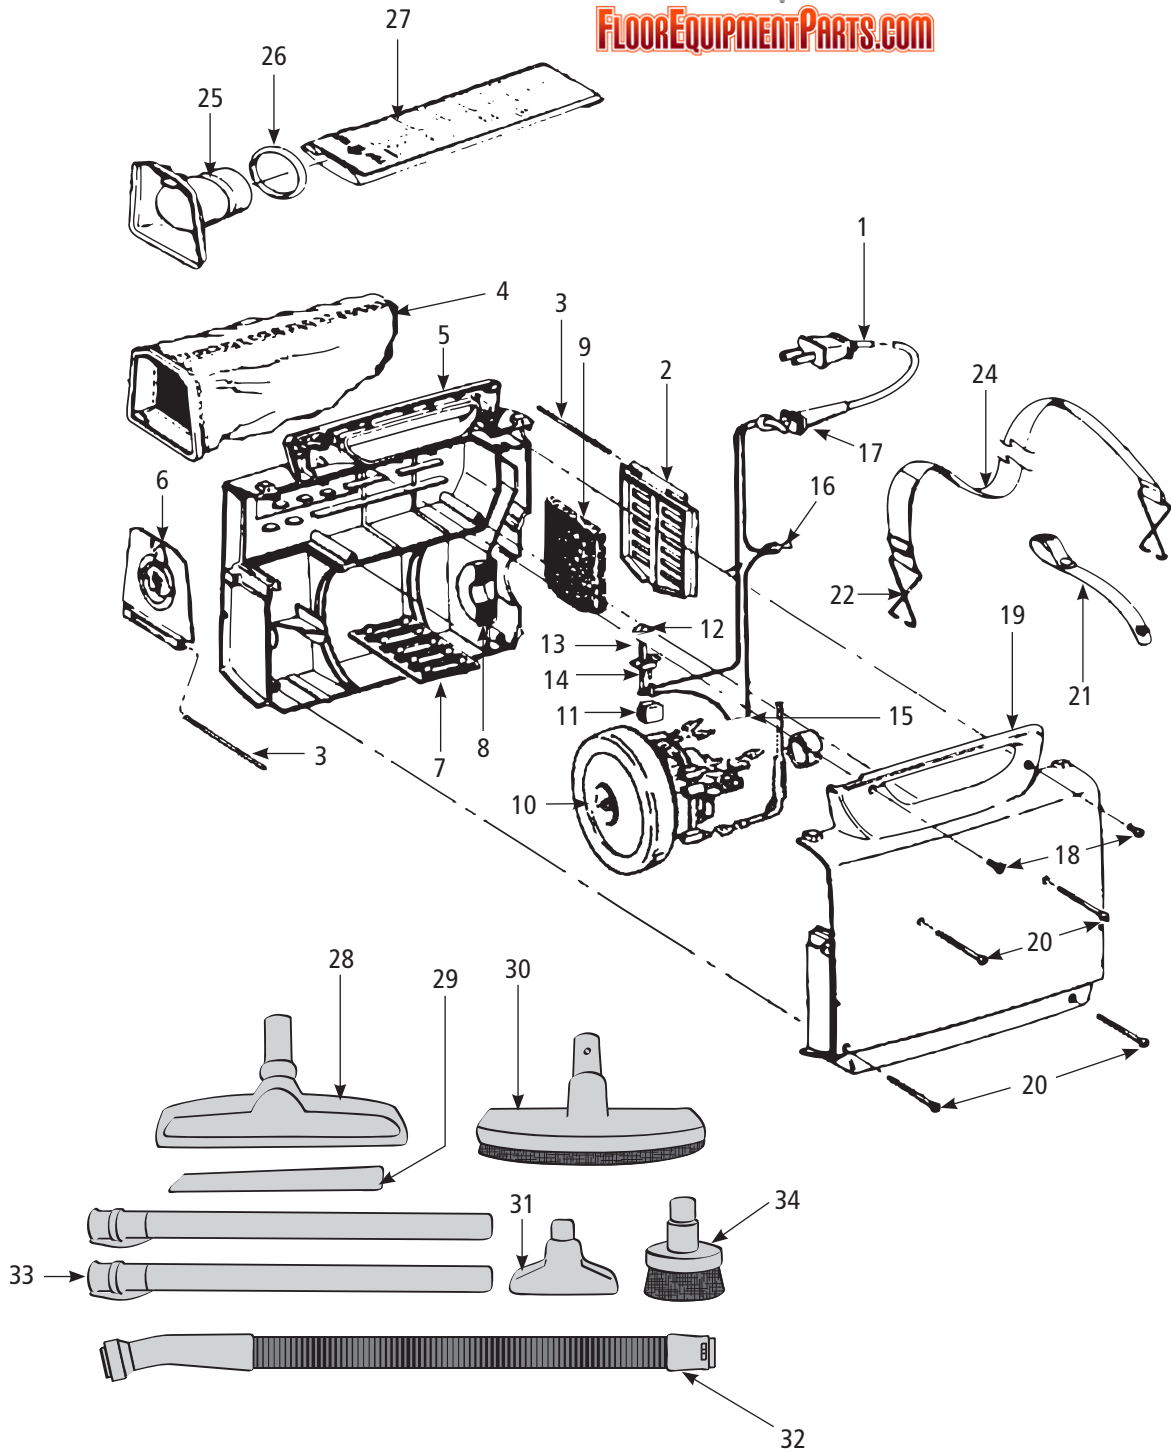

Parts List

Model CH30000

www.hoover.com

FLOOR-EQUIPMENT-PARTS.COM

Ref No.	Part No.	Description
1	46383258	Power Cord
2	162059AG	Diffuser Door
3	162062AY	Hinge Pin
4	43662023	Bag Assembly
5	59156690	Housing - Right
6	42227039	Bag Door
7	162083JM	Secondary Filter
8	59156688	Pressure Pad
9	34366001	Diffuser
10	59135400	Motor Assembly
11	37922002	Terminal Shield
12	38421012	Switch Button
13	28177006	Switch
14	27666702	Switch Terminal
15	59135401	Motor Terminal
16	012227--	Wire Terminal
17	36215015	Cord Protector
18	21447043	Screw
19	59156689	Housing - Left
20	59156694	Screw - M4 x 18 x 70mm
21	48615012	Cord Storage Strap
22	33153002	Strap Hook
24	48615001	Carrying Strap Assembly
25	38663010	Disposable Bag Support Tube
26	046550AG	Belt
27	4010038N	Type N Paper Bag - 5 Pack
28	4341401P	Rug / Floor Nozzle
29	38617017	Crevice Tool
30	43414073	Floor Brush
31	43414057	Furniture Nozzle
32	43434239	Hose Assembly Complete - 5.5"
33	43453027	Extension Tube Assembly
34	43414064	Dusting Brush