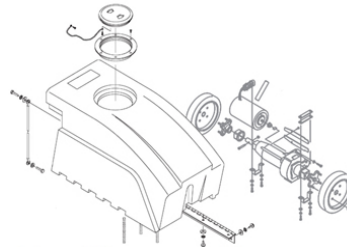

Parts List

Model CH30000

www.hoover.com

FLOOR-EQUIPMENT-PARTS.COM

Ref No.	Part No.	Description
1	46383258	Power Cord
2	162059AG	Diffuser Door
3	162062AY	Hinge Pin
4	43662023	Bag Assembly
5	59156690	Housing - Right
6	42227039	Bag Door
7	162083JM	Secondary Filter
8	59156688	Pressure Pad
9	34366001	Diffuser
10	59135400	Motor Assembly
11	37922002	Terminal Shield
12	38421012	Switch Button
13	28177006	Switch
14	27666702	Switch Terminal
15	59135401	Motor Terminal
16	012227--	Wire Terminal
17	36215015	Cord Protector
18	21447043	Screw
19	59156689	Housing - Left
20	59156694	Screw - M4 x 18 x 70mm
21	48615012	Cord Storage Strap
22	33153002	Strap Hook
24	48615001	Carrying Strap Assembly
25	38663010	Disposable Bag Support Tube
26	046550AG	Belt
27	4010038N	Type N Paper Bag - 5 Pack
28	4341401P	Rug / Floor Nozzle
29	38617017	Crevice Tool
30	43414073	Floor Brush
31	43414057	Furniture Nozzle
32	43434239	Hose Assembly Complete - 5.5"
33	43453027	Extension Tube Assembly
34	43414064	Dusting Brush