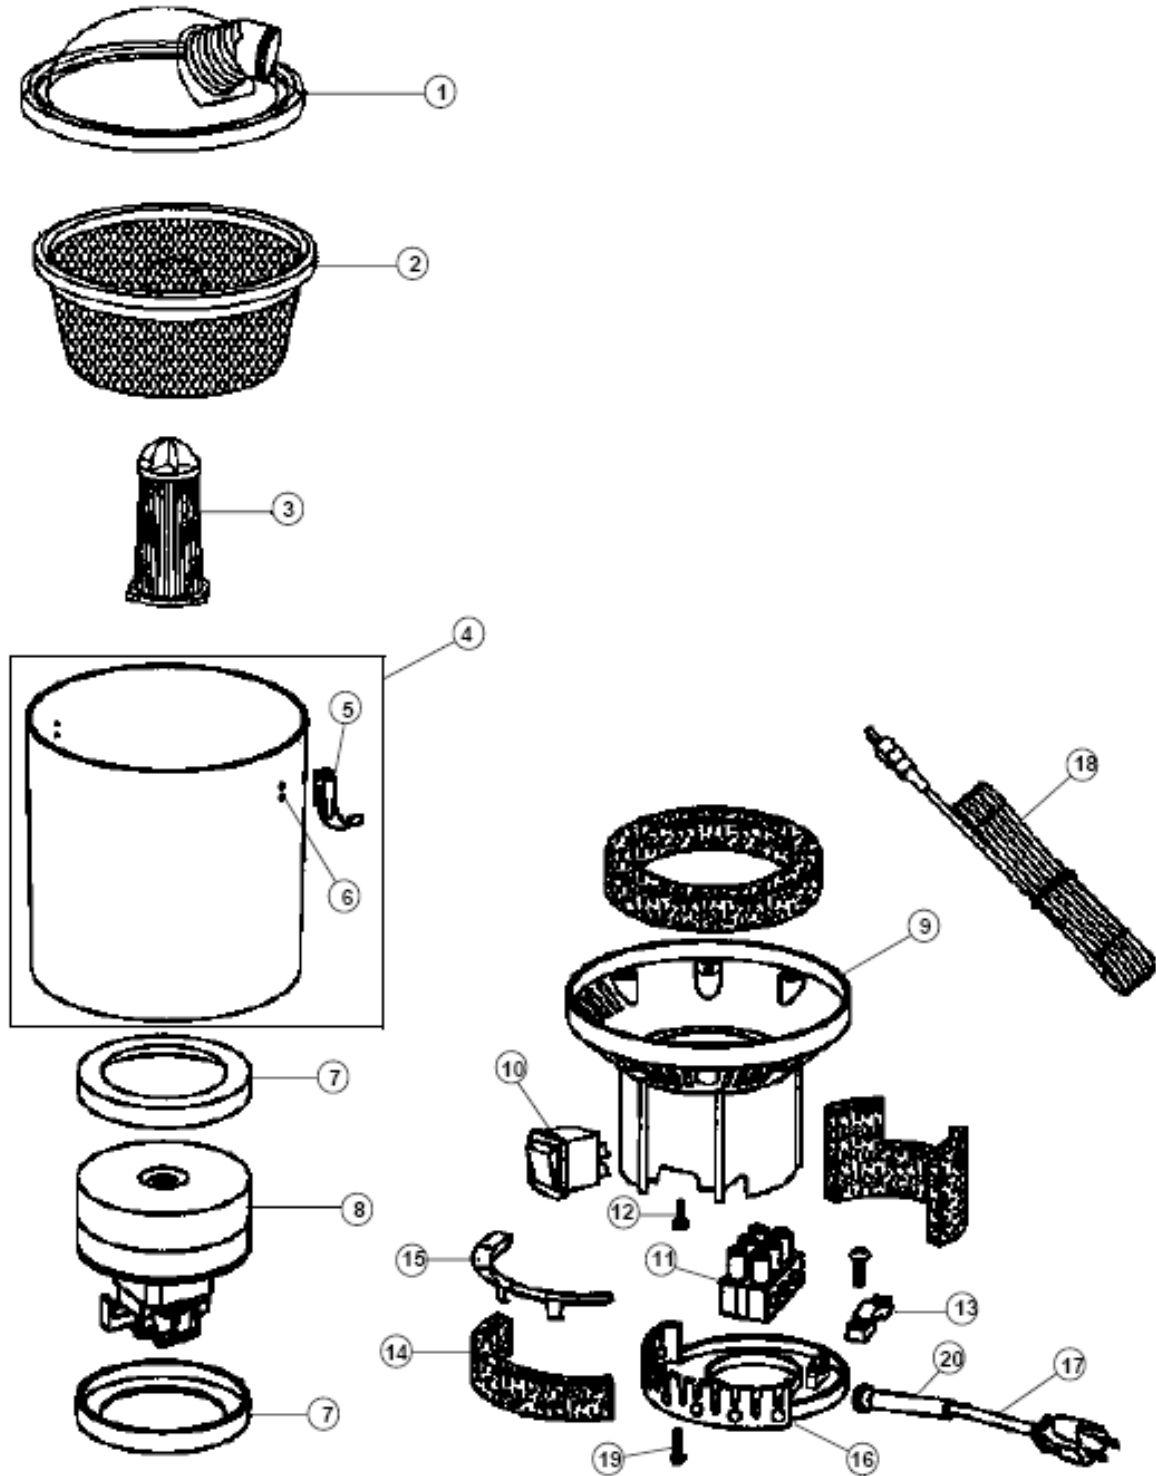

Parts List

Model C2401 and C2401-010

www.hoover.com

FLOOR-EQUIPMENT-PARTS.COM

Model C2401 and C2401-010

ASSEMBLY SCHEMATIC

Model C2401 and C2401-010

ITEM	PART NUMBER	MODELS TO FIT	PART DESCRIPTION
1	2KE2100000	C2401, C2401010	TOP DOME LID ASSEMBLY
2	2KE2105000	C2401, C2401010	DUST BAG W/RUBBER RING
3	2KE2110000	C2401, C2401010	HEPA FILTER
4	12401100	C2401, C2401010	MAIN CANISTER BODY COMPLETE
5	1KE0205000	C2401, C2401010	TOGGLE LATCH
6	1KE0206000	C2401, C2401010	RIVET
7	1KE0210000	C2401, C2401010	MOTOR GASKET
8	2KE0210000	C2401, C2401010	MOTOR ASSEMBLY
9	1KE0225BG0	C2401, C2401010	INTERMEDIATE HOUSING
10	1KE2140000	C2401, C2401010	ROCKER SWITCH
11	1KE0275000	C2401, C2401010	WIRING LOOM - INCLUDES THERMAL
12	1KE0245000	C2401, C2401010	SCREW - 5MM X 20MM
13	1KE0260600	C2401, C2401010	CABLE CLAMP
14	1KE2155000	C2401, C2401010	EXTERNAL MOTOR FILTER
15	1KE2150000	C2401, C2401010	EXTERNAL MOTOR FILTER CAGE
16	1KE0281600	C2401, C2401010	BOTTOM CAP
17	12401200	C2401, C2401010	POWER CORD PIGTAIL - 10 AMP
18	12401300	C2401, C2401010	EXTENSION CORD
19	1KE0285000	C2401, C2401010	SCREW - BOTTOM CAP
20	1KE1255000	C2401, C2401010	STRAIN RELIEF GROMMET
	1KE2103000 401000BP	C2401, C2401010	TYPE BP PAPER BAG - BULK TYPE BP PAPER BAG - 7 PACK