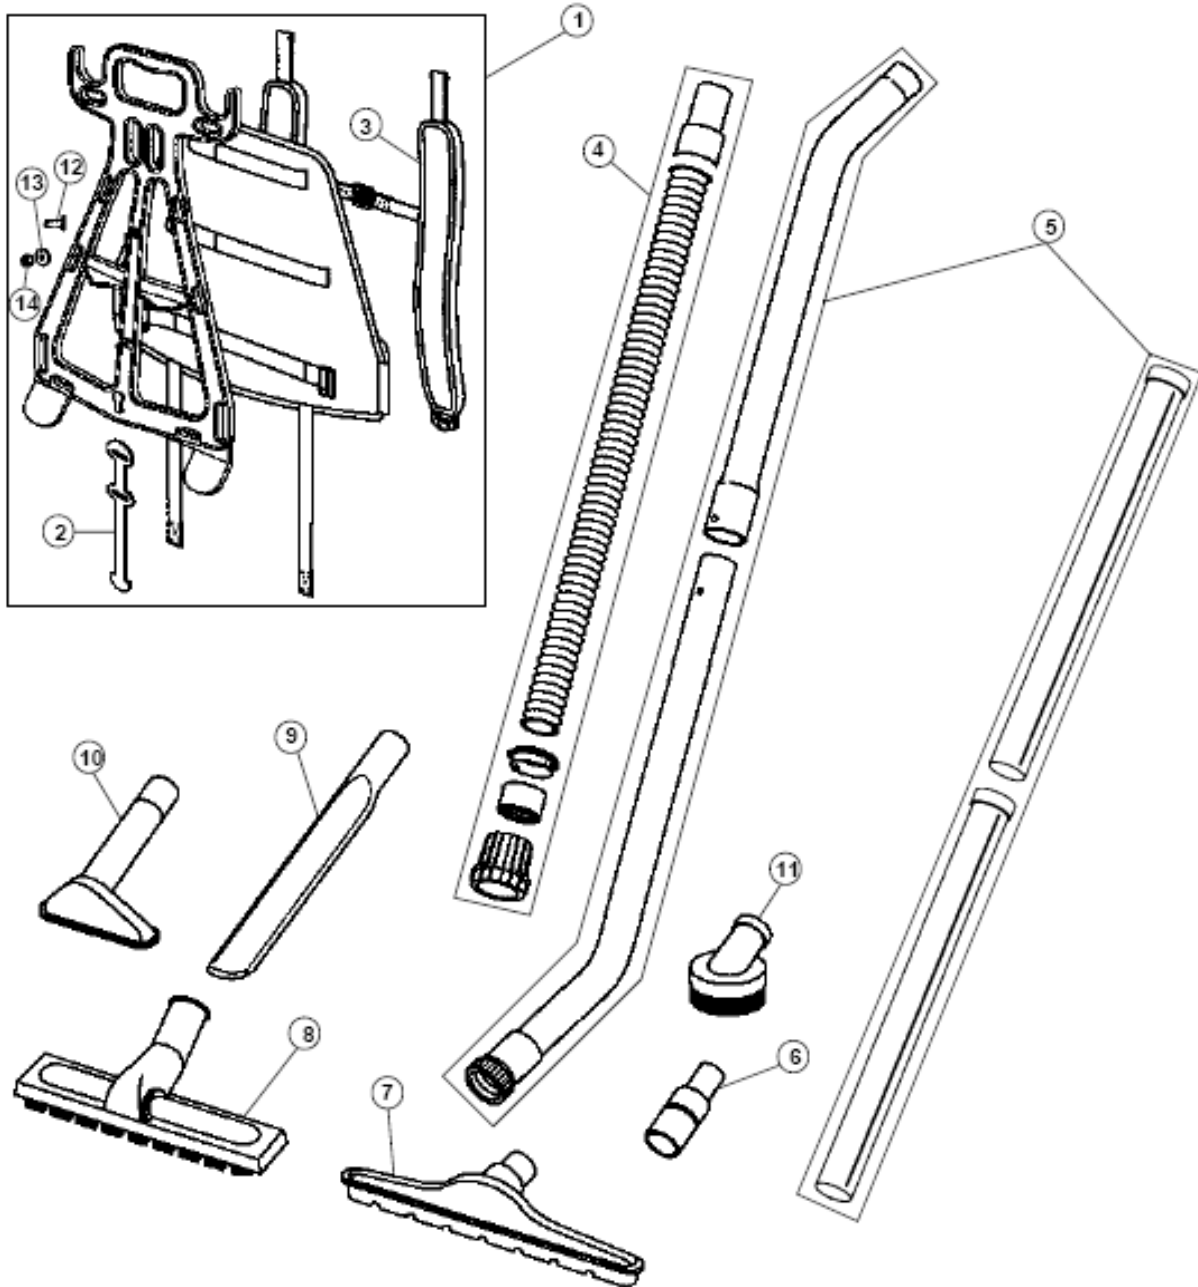

Model C2401 and C2401-010

ASSEMBLY SCHEMATIC

Model C2401 and C2401-010

ITEM	PART NUMBER	MODELS TO FIT	PART DESCRIPTION
1	2KE2185000	C2401, C2401010	HARNESS ASSEMBLY COMPLETE
2	1KE0425600	C2401, C2401010	CORD RESTRAINT
3	1KE0430600	C2401, C2401010	SHOULDER STRAP
4	2KE2200000	C2401	HOSE ASSEMBLY COMPLETE
	2KE0600000	C2401010	HOSE ASSEMBLY COMPLETE
5	2KE2225000	C2401	CURVED TELESCOPIC METAL WANDS - 2 PC
	2KE0635600	C2401010	STRAIGHT TELESCOPIC METAL WANDS - 2 PC
6	1KE2255000	C2401	CONNECTOR
7	2KE2235000	C2401	FLOOR TOOL 1-1/2
	2KE0640600	C2401010	FLOOR TOOL 1-1/4
8	2KE2410000	C2401	FLOOR BRUSH TOOL 1-1/2
	2KE8100000	C2401010	TURBO FLOOR TOOL 1-1/4
9	1KE2250000	C2401	LONG CREVICE TOOL 1-1/2
	1KE0645600	C2401010	LONG CREVICE TOOL 1-1/4
10	2KE2245000	C2401	DUSTING BRUSH 1-1/2
	2KE0650600	C2401010	DUSTING BRUSH 1-1/4
11	2KE2240000	C2401	UPHOLSTREY TOOL 1-1/2
	2KE0655600	C2401010	UPHOLSTREY TOOL 1-1/4
12	1KE0405000	C2401, C2401010	BOLT SCREW - HARNESS HARDWARE
13	1KE0420000	C2401, C2401010	SMALL WASHER - HARNESS HARDWARE
14	1KE0410000	C2401, C2401010	NUT - HARNESS HARDWARE