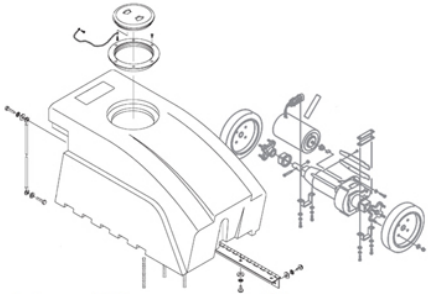

Parts List

Model C2401 and C2401-010

www.hoover.com

FLOOR-EQUIPMENT-PARTS.COM

Model C2401 and C2401-010

ASSEMBLY SCHEMATIC

Model C2401 and C2401-010

ITEM	PART NUMBER	MODELS TO FIT	PART DESCRIPTION
1	2KE2100000	C2401, C2401010	TOP DOME LID ASSEMBLY
2	2KE2105000	C2401, C2401010	DUST BAG W/RUBBER RING
3	2KE2110000	C2401, C2401010	HEPA FILTER
4	12401100	C2401, C2401010	MAIN CANISTER BODY COMPLETE
5	1KE0205000	C2401, C2401010	TOGGLE LATCH
6	1KE0206000	C2401, C2401010	RIVET
7	1KE0210000	C2401, C2401010	MOTOR GASKET
8	2KE0210000	C2401, C2401010	MOTOR ASSEMBLY
9	1KE0225BG0	C2401, C2401010	INTERMEDIATE HOUSING
10	1KE2140000	C2401, C2401010	ROCKER SWITCH
11	1KE0275000	C2401, C2401010	WIRING LOOM - INCLUDES THERMAL
12	1KE0245000	C2401, C2401010	SCREW - 5MM X 20MM
13	1KE0260600	C2401, C2401010	CABLE CLAMP
14	1KE2155000	C2401, C2401010	EXTERNAL MOTOR FILTER
15	1KE2150000	C2401, C2401010	EXTERNAL MOTOR FILTER CAGE
16	1KE0281600	C2401, C2401010	BOTTOM CAP
17	12401200	C2401, C2401010	POWER CORD PIGTAIL - 10 AMP
18	12401300	C2401, C2401010	EXTENSION CORD
19	1KE0285000	C2401, C2401010	SCREW - BOTTOM CAP
20	1KE1255000	C2401, C2401010	STRAIN RELIEF GROMMET
	1KE2103000 401000BP	C2401, C2401010	TYPE BP PAPER BAG - BULK TYPE BP PAPER BAG - 7 PACK