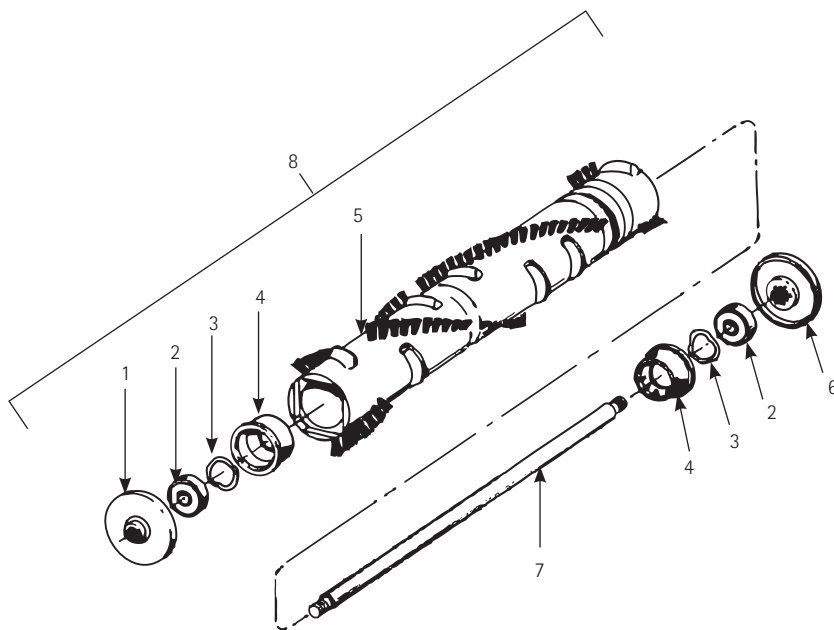

Parts List

Model C1800-010, 020

www.hoover.com

FLOOR EQUIPMENT PARTS.COM

Model C1800-010, 020

Ref No.	Part No.	Description	Ref No.	Part No.	Description
1	39454060	Handle Grip Assembly	43	38426047	Switch Pedal
2	39442017	Cord Hook	44	36222017	Wear Strip
3	21447215	Screw - Self	45	21364102	Speed Nut
4	91001025	Power Cord	46	37252024	Hood / Nozzle Cover
5	36215025	Cord Protector	47	38783005	Intake Duct Gasket
6	36172040	Cord Retainer Clamp	48	51353002	Hood Name Plate
7	013704--	Lock Washer	49	36222012	Wear Strip - Left
8	31164004	Motor Cushion	50	43574106	Motor -
9	21765140	Screw	51	36171030	Switch Clamp
10	21631301	Handle Clamp Bolt	52	163055--	Terminal
11	34797008	Clamp Band	53	38671008	Exhaust Flange Bello
12	48631149	Handle Assembly Complete	54	21652005	Hex Nut
13	21831024	Handle Bolt	55	21852158	Nut
14	34132019	Motor Cushion	56	36321002	Mounting Bracket
15	38335008	Spring	57	32724010	Sandwich Mount
16	38426030	Foot Pad	58	017001FW	Screw
17	43151006	Handle Release Lever	59	38528036	Belt
18	21447003	Screw	60	43256002	Pulley Assembly
19	32215002	Shaft	62	43256007	Pulley Arm and Shaft
20	35214009	Foot Lever Support	63	36321006	Motor Support Bracket
22	41416022	Bail / Handle	64	013730--	Lock Ring
24	36172015	Cord Retainer	65	31534001	Shaft Pulley Arm Support
25	32277008	Handle Clamp Nut	66	38671005	Duct Boot
26	32512001	Shaft Rear Wheels	67	34253013	Air Duct Gasket
27	163110--	Washer	68	41119008	Cap Lock Assembly
28	162143--	Rear Wheel Bearing	70	36231153	Furniture Guard
29	38522036	Rear Wheel	71	59156684	Main Body C1800 (14")
30	160017--	Lock Ring	72	38528013	V-Belt
31	36231154	Furniture Guard	73	38522034	Front Wheel
32	32563009	Bail / Handle Fork Shaft	74	21312754	Washer
33	42256106	Exhaust Flange Assembly	75	32543005	Front Axle
36	36216008	Protector	77	37245066	Bottom Plate / Nozzle Guard
37	27478611	Strain Relief	78	48416035	Agitator / Brush Roll
38	37257282	Cap	79	21447215	Screw - Self Tapping
39	38657020	Air Duct	80	38381005	Spring
40	162961--	Insulating Pod	81	36436005	Height Adjustment Cap
41	59156686	Switch	82	35121001	Access Door
42	27479307	Cable Tie	84	15854EF	Nut