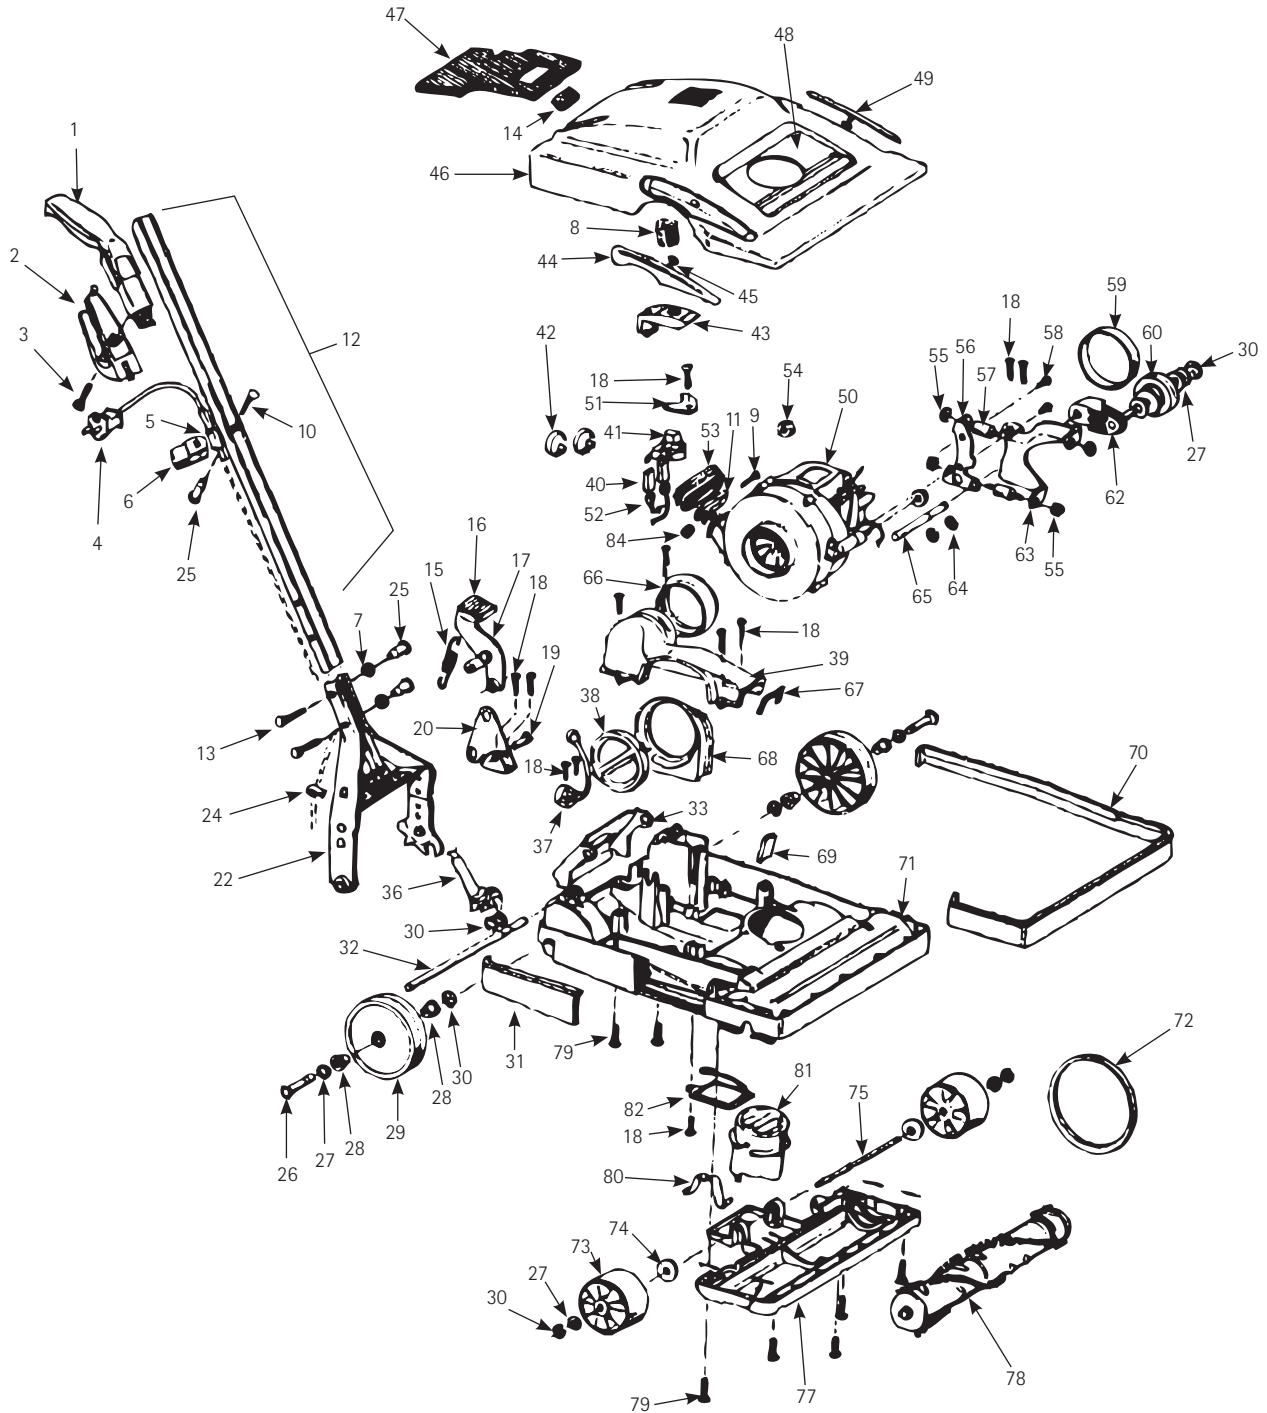

Parts List

Model C1800-010, 020

www.hoover.com

FLOOR EQUIPMENT PARTS.COM

Model C1800-010, 020

Ref No.	Part No.	Description	Ref No.	Part No.	Description
1	39454060	Handle Grip Assembly	43	38426047	Switch Pedal
2	39442017	Cord Hook	44	36222017	Wear Strip
3	21447215	Screw - Self	45	21364102	Speed Nut
4	91001025	Power Cord	46	37252024	Hood / Nozzle Cover
5	36215025	Cord Protector	47	38783005	Intake Duct Gasket
6	36172040	Cord Retainer Clamp	48	51353002	Hood Name Plate
7	013704--	Lock Washer	49	36222012	Wear Strip - Left
8	31164004	Motor Cushion	50	43574106	Motor -
9	21765140	Screw	51	36171030	Switch Clamp
10	21631301	Handle Clamp Bolt	52	163055--	Terminal
11	34797008	Clamp Band	53	38671008	Exhaust Flange Bello
12	48631149	Handle Assembly Complete	54	21652005	Hex Nut
13	21831024	Handle Bolt	55	21852158	Nut
14	34132019	Motor Cushion	56	36321002	Mounting Bracket
15	38335008	Spring	57	32724010	Sandwich Mount
16	38426030	Foot Pad	58	017001FW	Screw
17	43151006	Handle Release Lever	59	38528036	Belt
18	21447003	Screw	60	43256002	Pulley Assembly
19	32215002	Shaft	62	43256007	Pulley Arm and Shaft
20	35214009	Foot Lever Support	63	36321006	Motor Support Bracket
22	41416022	Bail / Handle	64	013730--	Lock Ring
24	36172015	Cord Retainer	65	31534001	Shaft Pulley Arm Support
25	32277008	Handle Clamp Nut	66	38671005	Duct Boot
26	32512001	Shaft Rear Wheels	67	34253013	Air Duct Gasket
27	163110--	Washer	68	41119008	Cap Lock Assembly
28	162143--	Rear Wheel Bearing	70	36231153	Furniture Guard
29	38522036	Rear Wheel	71	59156684	Main Body C1800 (14")
30	160017--	Lock Ring	72	38528013	V-Belt
31	36231154	Furniture Guard	73	38522034	Front Wheel
32	32563009	Bail / Handle Fork Shaft	74	21312754	Washer
33	42256106	Exhaust Flange Assembly	75	32543005	Front Axle
36	36216008	Protector	77	37245066	Bottom Plate / Nozzle Guard
37	27478611	Strain Relief	78	48416035	Agitator / Brush Roll
38	37257282	Cap	79	21447215	Screw - Self Tapping
39	38657020	Air Duct	80	38381005	Spring
40	162961--	Insulating Pod	81	36436005	Height Adjustment Cap
41	59156686	Switch	82	35121001	Access Door
42	27479307	Cable Tie	84	15854EF	Nut