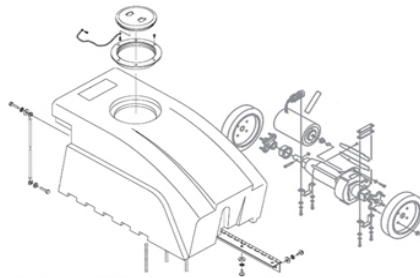

Parts List

Model C1800-010, 020

www.hoover.com

FLOOR EQUIPMENT PARTS.COM

Model C1800-010, 020

Ref No.	Part No.	Description	Ref No.	Part No.	Description
1	39454060	Handle Grip Assembly	43	38426047	Switch Pedal
2	39442017	Cord Hook	44	36222017	Wear Strip
3	21447215	Screw - Self	45	21364102	Speed Nut
4	91001025	Power Cord	46	37252024	Hood / Nozzle Cover
5	36215025	Cord Protector	47	38783005	Intake Duct Gasket
6	36172040	Cord Retainer Clamp	48	51353002	Hood Name Plate
7	013704--	Lock Washer	49	36222012	Wear Strip - Left
8	31164004	Motor Cushion	50	43574106	Motor -
9	21765140	Screw	51	36171030	Switch Clamp
10	21631301	Handle Clamp Bolt	52	163055--	Terminal
11	34797008	Clamp Band	53	38671008	Exhaust Flange Bello
12	48631149	Handle Assembly Complete	54	21652005	Hex Nut
13	21831024	Handle Bolt	55	21852158	Nut
14	34132019	Motor Cushion	56	36321002	Mounting Bracket
15	38335008	Spring	57	32724010	Sandwich Mount
16	38426030	Foot Pad	58	017001FW	Screw
17	43151006	Handle Release Lever	59	38528036	Belt
18	21447003	Screw	60	43256002	Pulley Assembly
19	32215002	Shaft	62	43256007	Pulley Arm and Shaft
20	35214009	Foot Lever Support	63	36321006	Motor Support Bracket
22	41416022	Bail / Handle	64	013730--	Lock Ring
24	36172015	Cord Retainer	65	31534001	Shaft Pulley Arm Support
25	32277008	Handle Clamp Nut	66	38671005	Duct Boot
26	32512001	Shaft Rear Wheels	67	34253013	Air Duct Gasket
27	163110--	Washer	68	41119008	Cap Lock Assembly
28	162143--	Rear Wheel Bearing	70	36231153	Furniture Guard
29	38522036	Rear Wheel	71	59156684	Main Body C1800 (14")
30	160017--	Lock Ring	72	38528013	V-Belt
31	36231154	Furniture Guard	73	38522034	Front Wheel
32	32563009	Bail / Handle Fork Shaft	74	21312754	Washer
33	42256106	Exhaust Flange Assembly	75	32543005	Front Axle
36	36216008	Protector	77	37245066	Bottom Plate / Nozzle Guard
37	27478611	Strain Relief	78	48416035	Agitator / Brush Roll
38	37257282	Cap	79	21447215	Screw - Self Tapping
39	38657020	Air Duct	80	38381005	Spring
40	162961--	Insulating Pod	81	36436005	Height Adjustment Cap
41	59156686	Switch	82	35121001	Access Door
42	27479307	Cable Tie	84	15854EF	Nut