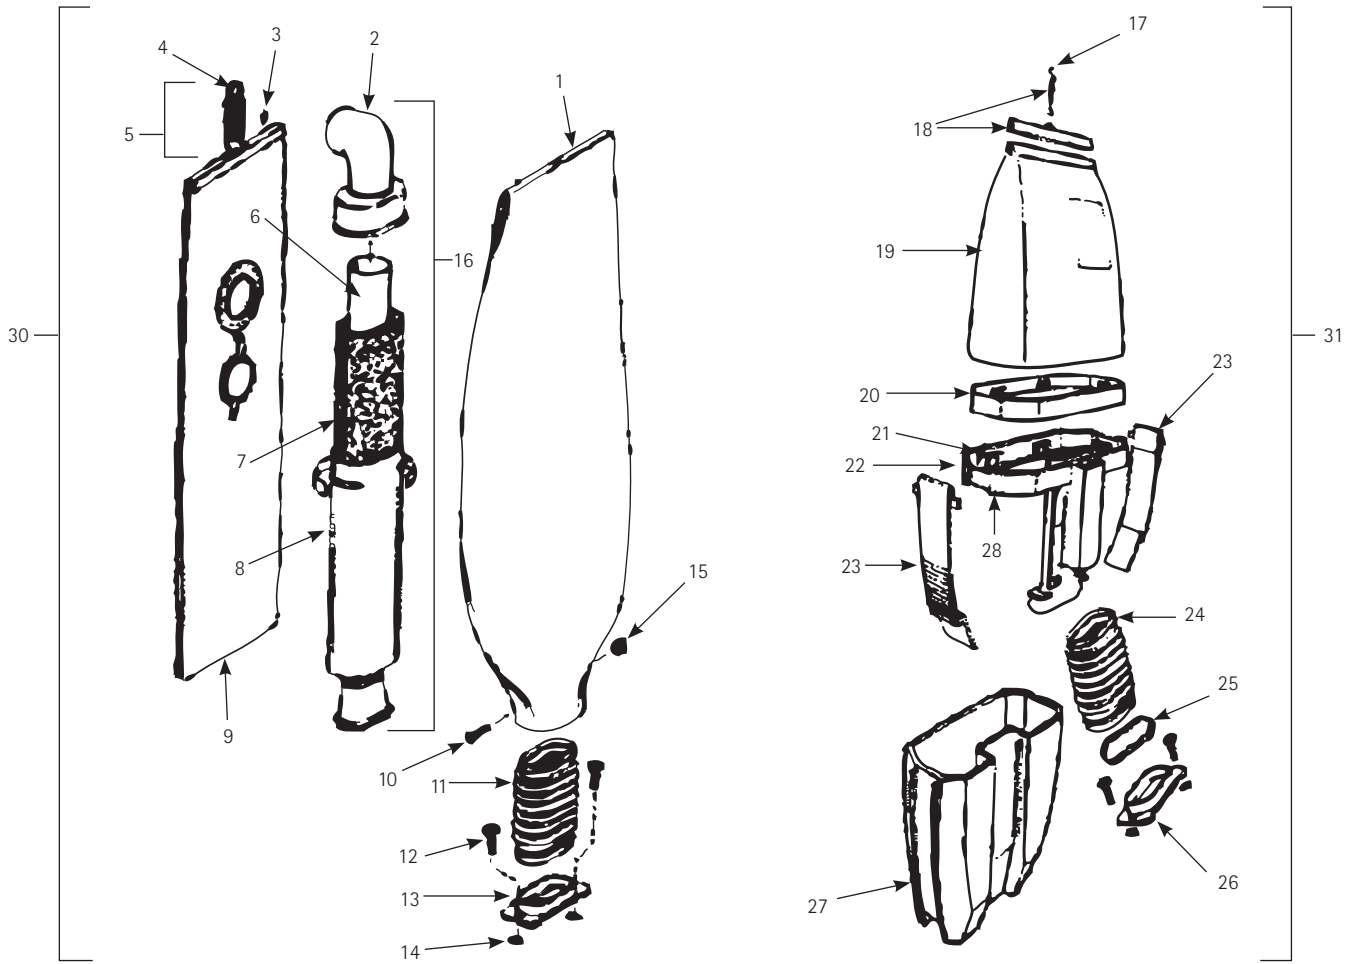

Parts List

Model C1800-010, 020

www.hoover.com

FLOOR-EQUIPMENT-PARTS.COM

Model C1800-010, 020

Ref No.	Part No.	Description	Ref No.	Part No.	Description
1	39454060	Handle Grip Assembly	43	38426047	Switch Pedal
2	39442017	Cord Hook	44	36222017	Wear Strip
3	21447215	Screw - Self	45	21364102	Speed Nut
4	91001025	Power Cord	46	37252024	Hood / Nozzle Cover
5	36215025	Cord Protector	47	38783005	Intake Duct Gasket
6	36172040	Cord Retainer Clamp	48	51353002	Hood Name Plate
7	013704--	Lock Washer	49	36222012	Wear Strip - Left
8	31164004	Motor Cushion	50	43574106	Motor -
9	21765140	Screw	51	36171030	Switch Clamp
10	21631301	Handle Clamp Bolt	52	163055--	Terminal
11	34797008	Clamp Band	53	38671008	Exhaust Flange Bello
12	48631149	Handle Assembly Complete	54	21652005	Hex Nut
13	21831024	Handle Bolt	55	21852158	Nut
14	34132019	Motor Cushion	56	36321002	Mounting Bracket
15	38335008	Spring	57	32724010	Sandwich Mount
16	38426030	Foot Pad	58	017001FW	Screw
17	43151006	Handle Release Lever	59	38528036	Belt
18	21447003	Screw	60	43256002	Pulley Assembly
19	32215002	Shaft	62	43256007	Pulley Arm and Shaft
20	35214009	Foot Lever Support	63	36321006	Motor Support Bracket
22	41416022	Bail / Handle	64	013730--	Lock Ring
24	36172015	Cord Retainer	65	31534001	Shaft Pulley Arm Support
25	32277008	Handle Clamp Nut	66	38671005	Duct Boot
26	32512001	Shaft Rear Wheels	67	34253013	Air Duct Gasket
27	163110--	Washer	68	41119008	Cap Lock Assembly
28	162143--	Rear Wheel Bearing	70	36231153	Furniture Guard
29	38522036	Rear Wheel	71	59156684	Main Body C1800 (14")
30	160017--	Lock Ring	72	38528013	V-Belt
31	36231154	Furniture Guard	73	38522034	Front Wheel
32	32563009	Bail / Handle Fork Shaft	74	21312754	Washer
33	42256106	Exhaust Flange Assembly	75	32543005	Front Axle
36	36216008	Protector	77	37245066	Bottom Plate / Nozzle Guard
37	27478611	Strain Relief	78	48416035	Agitator / Brush Roll
38	37257282	Cap	79	21447215	Screw - Self Tapping
39	38657020	Air Duct	80	38381005	Spring
40	162961--	Insulating Pod	81	36436005	Height Adjustment Cap
41	59156686	Switch	82	35121001	Access Door
42	27479307	Cable Tie	84	15854EF	Nut