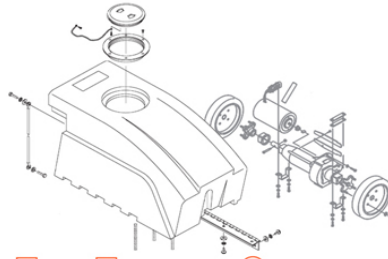

Parts List

Model C1800-010, 020

www.hoover.com

FLOOR-EQUIPMENT-PARTS.COM

Model C1800-010, 020

Ref No.	Part No.	Description	Ref No.	Part No.	Description
1	39454060	Handle Grip Assembly	43	38426047	Switch Pedal
2	39442017	Cord Hook	44	36222017	Wear Strip
3	21447215	Screw - Self	45	21364102	Speed Nut
4	91001025	Power Cord	46	37252024	Hood / Nozzle Cover
5	36215025	Cord Protector	47	38783005	Intake Duct Gasket
6	36172040	Cord Retainer Clamp	48	51353002	Hood Name Plate
7	013704--	Lock Washer	49	36222012	Wear Strip - Left
8	31164004	Motor Cushion	50	43574106	Motor -
9	21765140	Screw	51	36171030	Switch Clamp
10	21631301	Handle Clamp Bolt	52	163055--	Terminal
11	34797008	Clamp Band	53	38671008	Exhaust Flange Bello
12	48631149	Handle Assembly Complete	54	21652005	Hex Nut
13	21831024	Handle Bolt	55	21852158	Nut
14	34132019	Motor Cushion	56	36321002	Mounting Bracket
15	38335008	Spring	57	32724010	Sandwich Mount
16	38426030	Foot Pad	58	017001FW	Screw
17	43151006	Handle Release Lever	59	38528036	Belt
18	21447003	Screw	60	43256002	Pulley Assembly
19	32215002	Shaft	62	43256007	Pulley Arm and Shaft
20	35214009	Foot Lever Support	63	36321006	Motor Support Bracket
22	41416022	Bail / Handle	64	013730--	Lock Ring
24	36172015	Cord Retainer	65	31534001	Shaft Pulley Arm Support
25	32277008	Handle Clamp Nut	66	38671005	Duct Boot
26	32512001	Shaft Rear Wheels	67	34253013	Air Duct Gasket
27	163110--	Washer	68	41119008	Cap Lock Assembly
28	162143--	Rear Wheel Bearing	70	36231153	Furniture Guard
29	38522036	Rear Wheel	71	59156684	Main Body C1800 (14")
30	160017--	Lock Ring	72	38528013	V-Belt
31	36231154	Furniture Guard	73	38522034	Front Wheel
32	32563009	Bail / Handle Fork Shaft	74	21312754	Washer
33	42256106	Exhaust Flange Assembly	75	32543005	Front Axle
36	36216008	Protector	77	37245066	Bottom Plate / Nozzle Guard
37	27478611	Strain Relief	78	48416035	Agitator / Brush Roll
38	37257282	Cap	79	21447215	Screw - Self Tapping
39	38657020	Air Duct	80	38381005	Spring
40	162961--	Insulating Pod	81	36436005	Height Adjustment Cap
41	59156686	Switch	82	35121001	Access Door
42	27479307	Cable Tie	84	15854EF	Nut