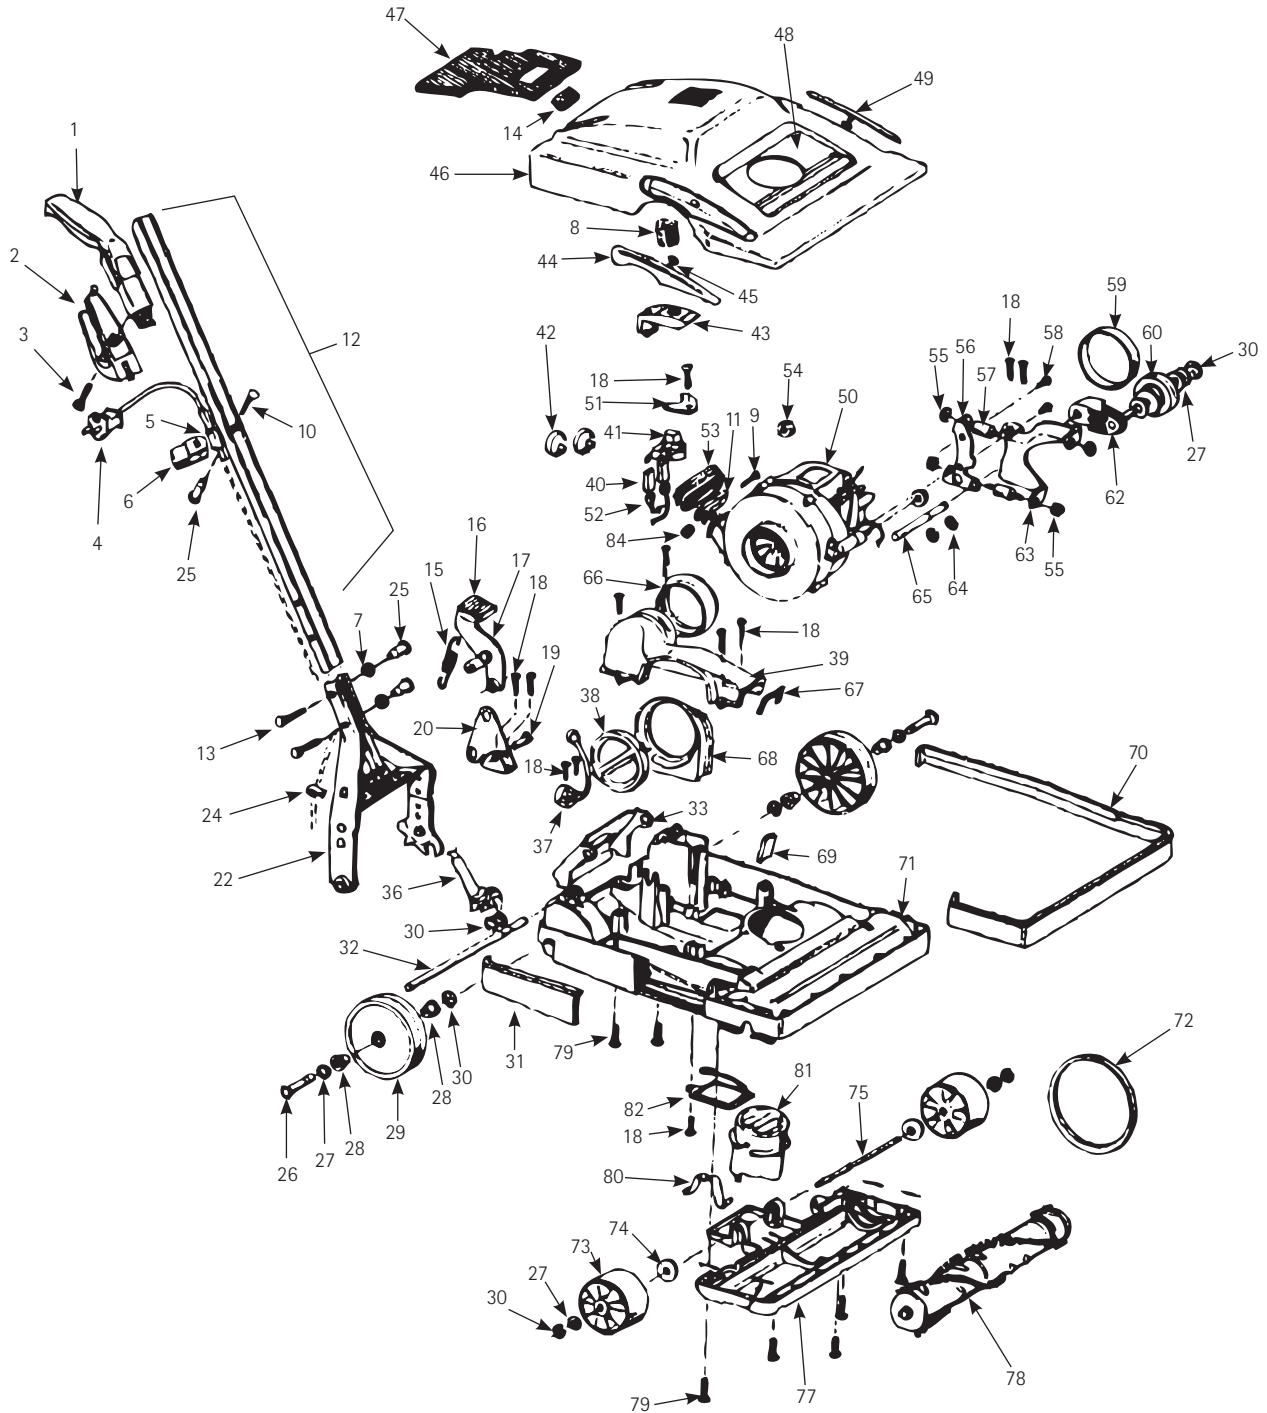

Parts List

Model C1800-010, 020

www.hoover.com

FLOOR-EQUIPMENT-PARTS.COM

Model C1800-010, 020

Ref No.	Part No.	Description	Ref No.	Part No.	Description
1	39454060	Handle Grip Assembly	43	38426047	Switch Pedal
2	39442017	Cord Hook	44	36222017	Wear Strip
3	21447215	Screw - Self	45	21364102	Speed Nut
4	91001025	Power Cord	46	37252024	Hood / Nozzle Cover
5	36215025	Cord Protector	47	38783005	Intake Duct Gasket
6	36172040	Cord Retainer Clamp	48	51353002	Hood Name Plate
7	013704--	Lock Washer	49	36222012	Wear Strip - Left
8	31164004	Motor Cushion	50	43574106	Motor -
9	21765140	Screw	51	36171030	Switch Clamp
10	21631301	Handle Clamp Bolt	52	163055--	Terminal
11	34797008	Clamp Band	53	38671008	Exhaust Flange Bello
12	48631149	Handle Assembly Complete	54	21652005	Hex Nut
13	21831024	Handle Bolt	55	21852158	Nut
14	34132019	Motor Cushion	56	36321002	Mounting Bracket
15	38335008	Spring	57	32724010	Sandwich Mount
16	38426030	Foot Pad	58	017001FW	Screw
17	43151006	Handle Release Lever	59	38528036	Belt
18	21447003	Screw	60	43256002	Pulley Assembly
19	32215002	Shaft	62	43256007	Pulley Arm and Shaft
20	35214009	Foot Lever Support	63	36321006	Motor Support Bracket
22	41416022	Bail / Handle	64	013730--	Lock Ring
24	36172015	Cord Retainer	65	31534001	Shaft Pulley Arm Support
25	32277008	Handle Clamp Nut	66	38671005	Duct Boot
26	32512001	Shaft Rear Wheels	67	34253013	Air Duct Gasket
27	163110--	Washer	68	41119008	Cap Lock Assembly
28	162143--	Rear Wheel Bearing	70	36231153	Furniture Guard
29	38522036	Rear Wheel	71	59156684	Main Body C1800 (14")
30	160017--	Lock Ring	72	38528013	V-Belt
31	36231154	Furniture Guard	73	38522034	Front Wheel
32	32563009	Bail / Handle Fork Shaft	74	21312754	Washer
33	42256106	Exhaust Flange Assembly	75	32543005	Front Axle
36	36216008	Protector	77	37245066	Bottom Plate / Nozzle Guard
37	27478611	Strain Relief	78	48416035	Agitator / Brush Roll
38	37257282	Cap	79	21447215	Screw - Self Tapping
39	38657020	Air Duct	80	38381005	Spring
40	162961--	Insulating Pod	81	36436005	Height Adjustment Cap
41	59156686	Switch	82	35121001	Access Door
42	27479307	Cable Tie	84	15854EF	Nut