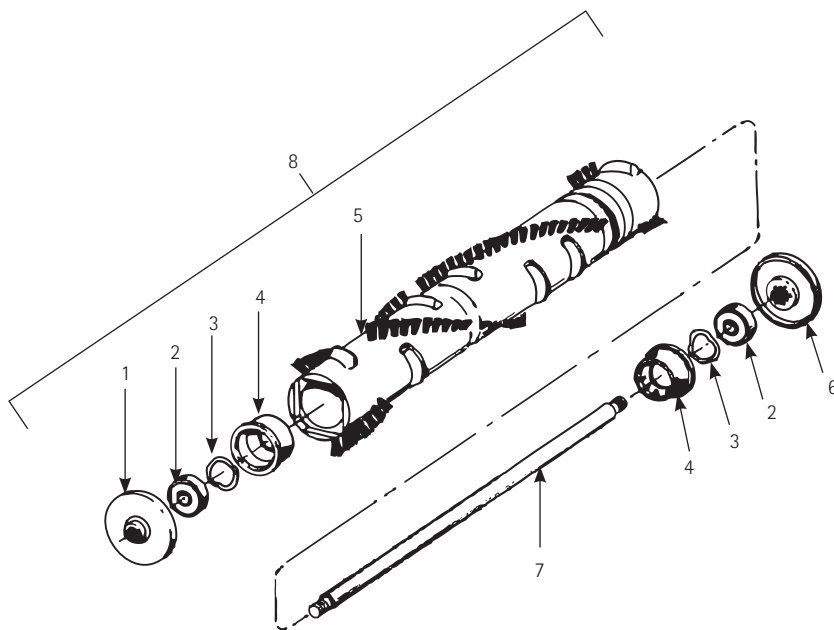

Parts List

Model C1800-010, 020

www.hoover.com

FLOOR-EQUIPMENT-PARTS.COM

Model C1800-010, 020

Ref No.	Part No.	Description	Ref No.	Part No.	Description
1	39454060	Handle Grip Assembly	43	38426047	Switch Pedal
2	39442017	Cord Hook	44	36222017	Wear Strip
3	21447215	Screw - Self	45	21364102	Speed Nut
4	91001025	Power Cord	46	37252024	Hood / Nozzle Cover
5	36215025	Cord Protector	47	38783005	Intake Duct Gasket
6	36172040	Cord Retainer Clamp	48	51353002	Hood Name Plate
7	013704--	Lock Washer	49	36222012	Wear Strip - Left
8	31164004	Motor Cushion	50	43574106	Motor -
9	21765140	Screw	51	36171030	Switch Clamp
10	21631301	Handle Clamp Bolt	52	163055--	Terminal
11	34797008	Clamp Band	53	38671008	Exhaust Flange Bello
12	48631149	Handle Assembly Complete	54	21652005	Hex Nut
13	21831024	Handle Bolt	55	21852158	Nut
14	34132019	Motor Cushion	56	36321002	Mounting Bracket
15	38335008	Spring	57	32724010	Sandwich Mount
16	38426030	Foot Pad	58	017001FW	Screw
17	43151006	Handle Release Lever	59	38528036	Belt
18	21447003	Screw	60	43256002	Pulley Assembly
19	32215002	Shaft	62	43256007	Pulley Arm and Shaft
20	35214009	Foot Lever Support	63	36321006	Motor Support Bracket
22	41416022	Bail / Handle	64	013730--	Lock Ring
24	36172015	Cord Retainer	65	31534001	Shaft Pulley Arm Support
25	32277008	Handle Clamp Nut	66	38671005	Duct Boot
26	32512001	Shaft Rear Wheels	67	34253013	Air Duct Gasket
27	163110--	Washer	68	41119008	Cap Lock Assembly
28	162143--	Rear Wheel Bearing	70	36231153	Furniture Guard
29	38522036	Rear Wheel	71	59156684	Main Body C1800 (14")
30	160017--	Lock Ring	72	38528013	V-Belt
31	36231154	Furniture Guard	73	38522034	Front Wheel
32	32563009	Bail / Handle Fork Shaft	74	21312754	Washer
33	42256106	Exhaust Flange Assembly	75	32543005	Front Axle
36	36216008	Protector	77	37245066	Bottom Plate / Nozzle Guard
37	27478611	Strain Relief	78	48416035	Agitator / Brush Roll
38	37257282	Cap	79	21447215	Screw - Self Tapping
39	38657020	Air Duct	80	38381005	Spring
40	162961--	Insulating Pod	81	36436005	Height Adjustment Cap
41	59156686	Switch	82	35121001	Access Door
42	27479307	Cable Tie	84	15854EF	Nut