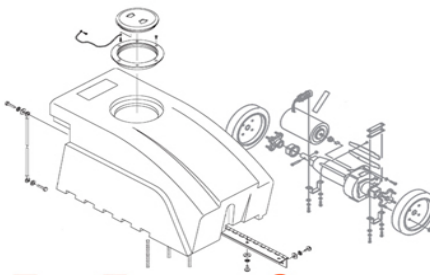

# Parts List

Model C1633

www.hoover.com

FLOOREQUIPMENTPARTS.COM

Model C1633

Ref No.	Part No.	Description	Ref No.	Part No.	Description
1	38335009	Support Spring	49	43263005	Cam Follower - Plastic
2	43667056	Cloth Bag Assembly	50	41431013	Wheel Shaft And Support
3	35173001	Expander	51	34252005	Yoke
4	34122009	Seal	52	161513--	Spring
5	41427013	Dust Cup Support	53	21312806	Washer
6	36155011	Latch	54	27479307	Cable Tie
7	34123020	Gasket	55	41961009	Indicator Guide Assembly
8	38775001	Dirt Cup	56	35276006	Indicator Guide Spring
9	43675188	Dirt Cup And Bag Assembly	57	41119009	Retainer And Sleevng
10	51151037	Indicator	58	21447220	Screw
11	38456044	Nozzle Adjustment Lever	59	168278AY	Washer
12	27479307	Cable Tie	60	012997AW	Rivet
13	012954--	Screw	61	36951004	Retainer
14	37954004	Bail / Handle Fork Cover Plate	62	21256134	Rivet
15	048969--	Wire Nut	63	48111008	Indicator Lens
16	21354155	Lock Washer	64	42251336	Hood / Nozzle Cover
17	36913026	Insulator / Strain Relief	65	37246044	Hood Panel
18	23187363	Screw	66	52115214	Hood Name Plate
19	21631302	Handle Bolt	67	36231151	Furniture Guard
20	35463011	Handle Retainer Plate	68	045533AY	Screw
22	41416064	Bail / Handle Fork	69	014062--	Lock Washer
23	012560--	Nut	70	43574191	Motor And Seal Kit
24	48631134	Lower Handle	71	012559FW	Spring
25	32277008	Handle Clamp Nut	72	017001FW	Screw - Self Tapping
26	013704--	Lock Washer	73	34665007	Pivot Pin Retainer
27	48646093	Handle Assembly	74	034791AG	Front Wheel
28	48643091	Upper Handle	75	21312724	Washer
29	39454070	Handle Grip	76	047457AY	Front Wheel Shaft
30	46583009	Power Cord - 50'	77	048422--	Rivet
31	34785017	Cord Retainer	78	42242277	Main Body - Nozzle Base
32	36215025	Cord Protector	79	21312781	Support Washer 0.99
33	38424003	Switch Pedal	80	34784021	Agitator Retaining Spring
34	24735022	Circular Clip	81	38313023	Motor Lead Spring
35	41424011	Bag Flange With Sealant	83	48414021	Agitator Assembly
36	36425023	Clamp	84	044783AG	Belt
37	38673001	Bellows	86	37245081	Bottom Plate / Nozzle Guard-Plastic
38	35217006	Mounting Bracket	87	36153006	Latch
39	613802AY	Shaft	88	017001FW	Screw - Self Tapping
40	28212017	Switch	89	21447020	Screw
41	38426080	Foot Pad	90	017001FW	Screw - Self Tapping
42	12002663	Handle Roll Pin	91	35434040	Axle / Bag Flange Retainer
43	048409FW	Spring	92	38521019	Rear Wheel
44	019907--	Bag Flange Clamp Lever	93	32182001	Wheel Retainer
45	013730--	Lock Ring	94	161509AY	Bail / Handle Fork Shaft
46	46515007	Cord / Tubing Assembly	95	21256094	Rivet
47	38456050	Handle Lever	96	39441016	Cord Clip
48	047450AY	Pivot Pin	97	41128021	Bag Clip And Spring