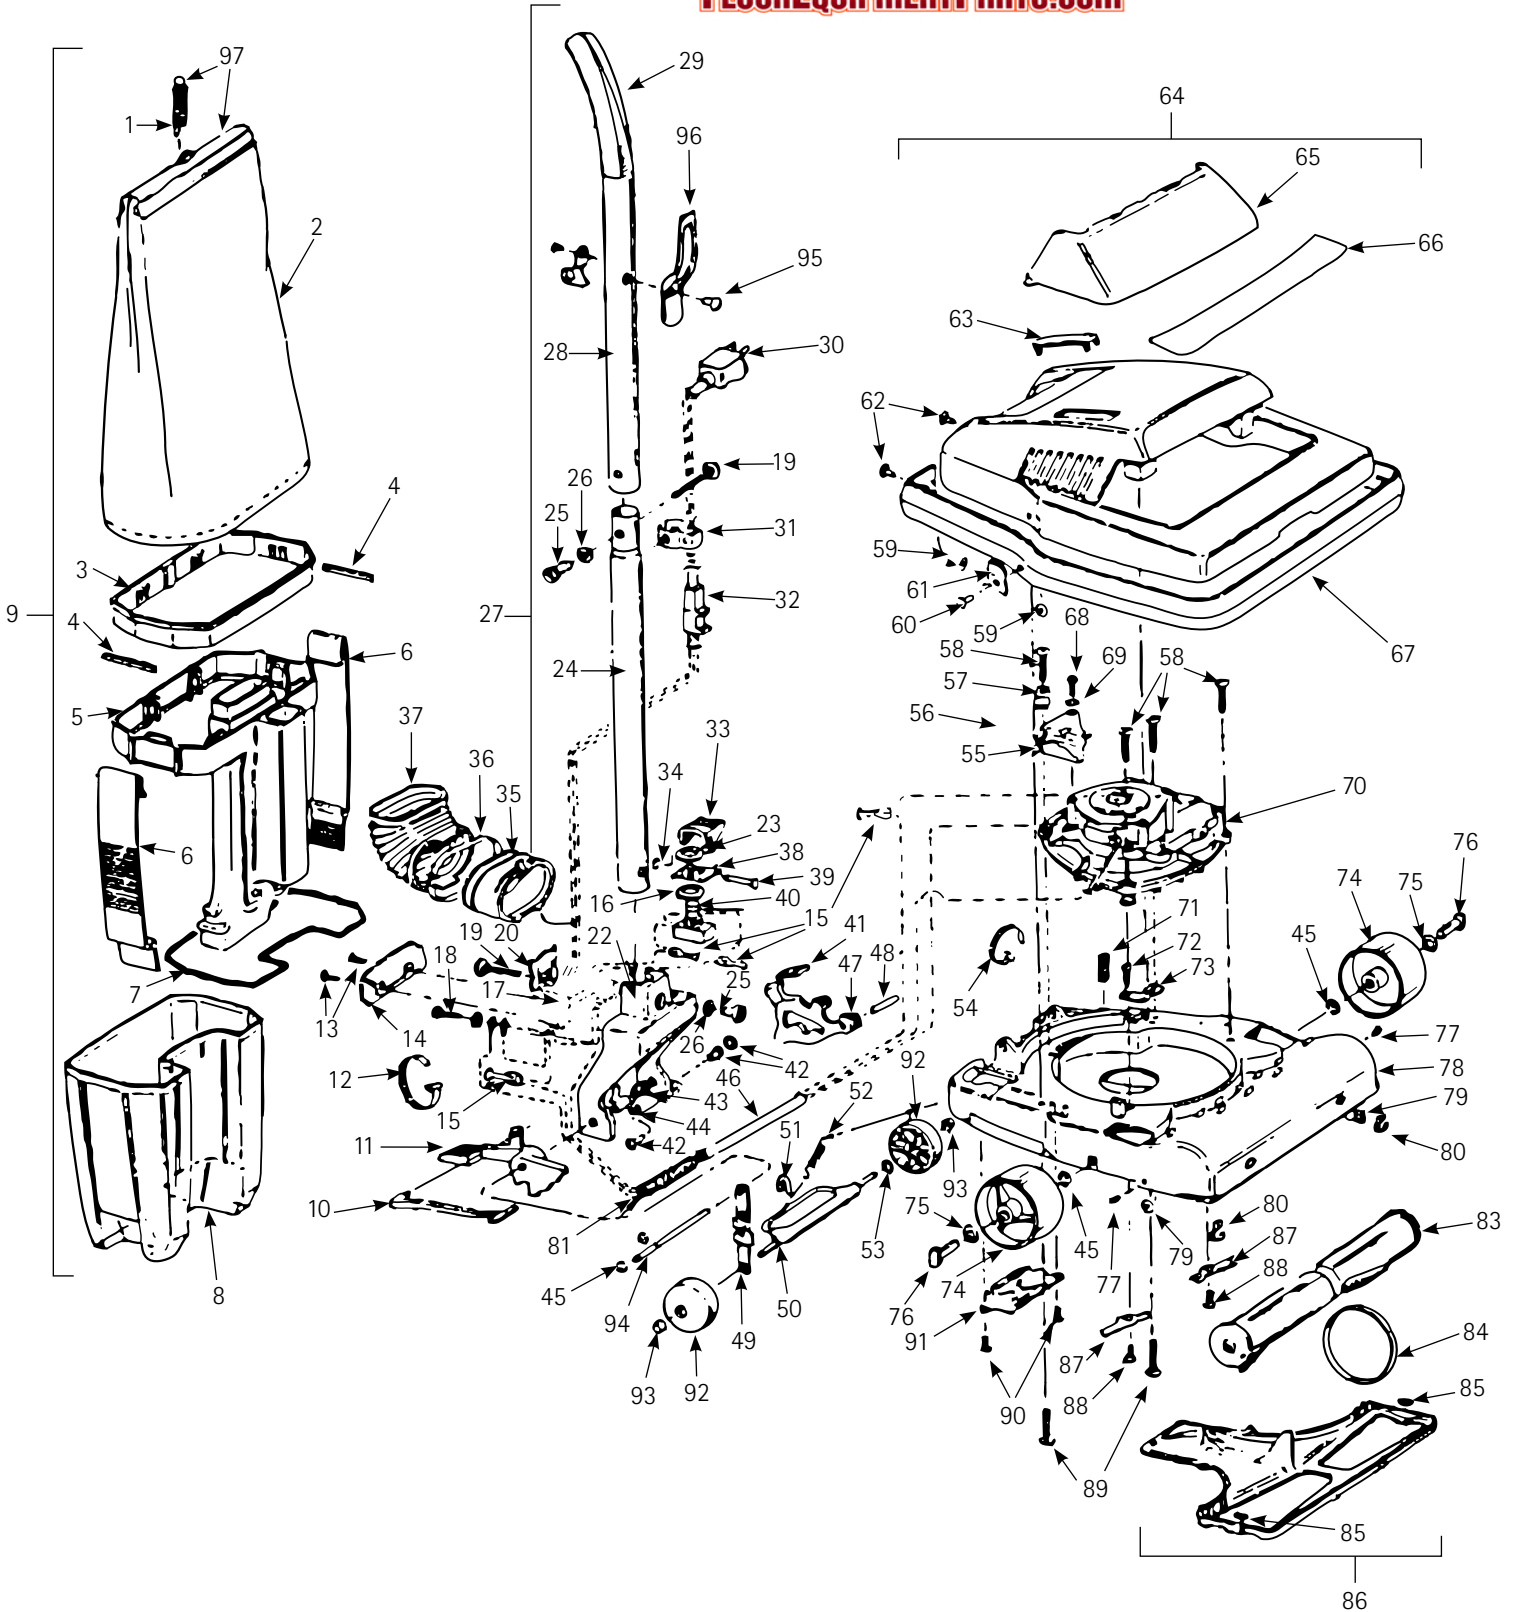

# Parts List

Model C1633

www.hoover.com

FLOOREQUIPMENTPARTS.COM

Model C1633

Ref No.	Part No.	Description	Ref No.	Part No.	Description
1	38335009	Support Spring	49	43263005	Cam Follower - Plastic
2	43667056	Cloth Bag Assembly	50	41431013	Wheel Shaft And Support
3	35173001	Expander	51	34252005	Yoke
4	34122009	Seal	52	161513--	Spring
5	41427013	Dust Cup Support	53	21312806	Washer
6	36155011	Latch	54	27479307	Cable Tie
7	34123020	Gasket	55	41961009	Indicator Guide Assembly
8	38775001	Dirt Cup	56	35276006	Indicator Guide Spring
9	43675188	Dirt Cup And Bag Assembly	57	41119009	Retainer And Sleevng
10	51151037	Indicator	58	21447220	Screw
11	38456044	Nozzle Adjustment Lever	59	168278AY	Washer
12	27479307	Cable Tie	60	012997AW	Rivet
13	012954--	Screw	61	36951004	Retainer
14	37954004	Bail / Handle Fork Cover Plate	62	21256134	Rivet
15	048969--	Wire Nut	63	48111008	Indicator Lens
16	21354155	Lock Washer	64	42251336	Hood / Nozzle Cover
17	36913026	Insulator / Strain Relief	65	37246044	Hood Panel
18	23187363	Screw	66	52115214	Hood Name Plate
19	21631302	Handle Bolt	67	36231151	Furniture Guard
20	35463011	Handle Retainer Plate	68	045533AY	Screw
22	41416064	Bail / Handle Fork	69	014062--	Lock Washer
23	012560--	Nut	70	43574191	Motor And Seal Kit
24	48631134	Lower Handle	71	012559FW	Spring
25	32277008	Handle Clamp Nut	72	017001FW	Screw - Self Tapping
26	013704--	Lock Washer	73	34665007	Pivot Pin Retainer
27	48646093	Handle Assembly	74	034791AG	Front Wheel
28	48643091	Upper Handle	75	21312724	Washer
29	39454070	Handle Grip	76	047457AY	Front Wheel Shaft
30	46583009	Power Cord - 50'	77	048422--	Rivet
31	34785017	Cord Retainer	78	42242277	Main Body - Nozzle Base
32	36215025	Cord Protector	79	21312781	Support Washer 0.99
33	38424003	Switch Pedal	80	34784021	Agitator Retaining Spring
34	24735022	Circular Clip	81	38313023	Motor Lead Spring
35	41424011	Bag Flange With Sealant	83	48414021	Agitator Assembly
36	36425023	Clamp	84	044783AG	Belt
37	38673001	Bellows	86	37245081	Bottom Plate / Nozzle Guard-Plastic
38	35217006	Mounting Bracket	87	36153006	Latch
39	613802AY	Shaft	88	017001FW	Screw - Self Tapping
40	28212017	Switch	89	21447020	Screw
41	38426080	Foot Pad	90	017001FW	Screw - Self Tapping
42	12002663	Handle Roll Pin	91	35434040	Axle / Bag Flange Retainer
43	048409FW	Spring	92	38521019	Rear Wheel
44	019907--	Bag Flange Clamp Lever	93	32182001	Wheel Retainer
45	013730--	Lock Ring	94	161509AY	Bail / Handle Fork Shaft
46	46515007	Cord / Tubing Assembly	95	21256094	Rivet
47	38456050	Handle Lever	96	39441016	Cord Clip
48	047450AY	Pivot Pin	97	41128021	Bag Clip And Spring