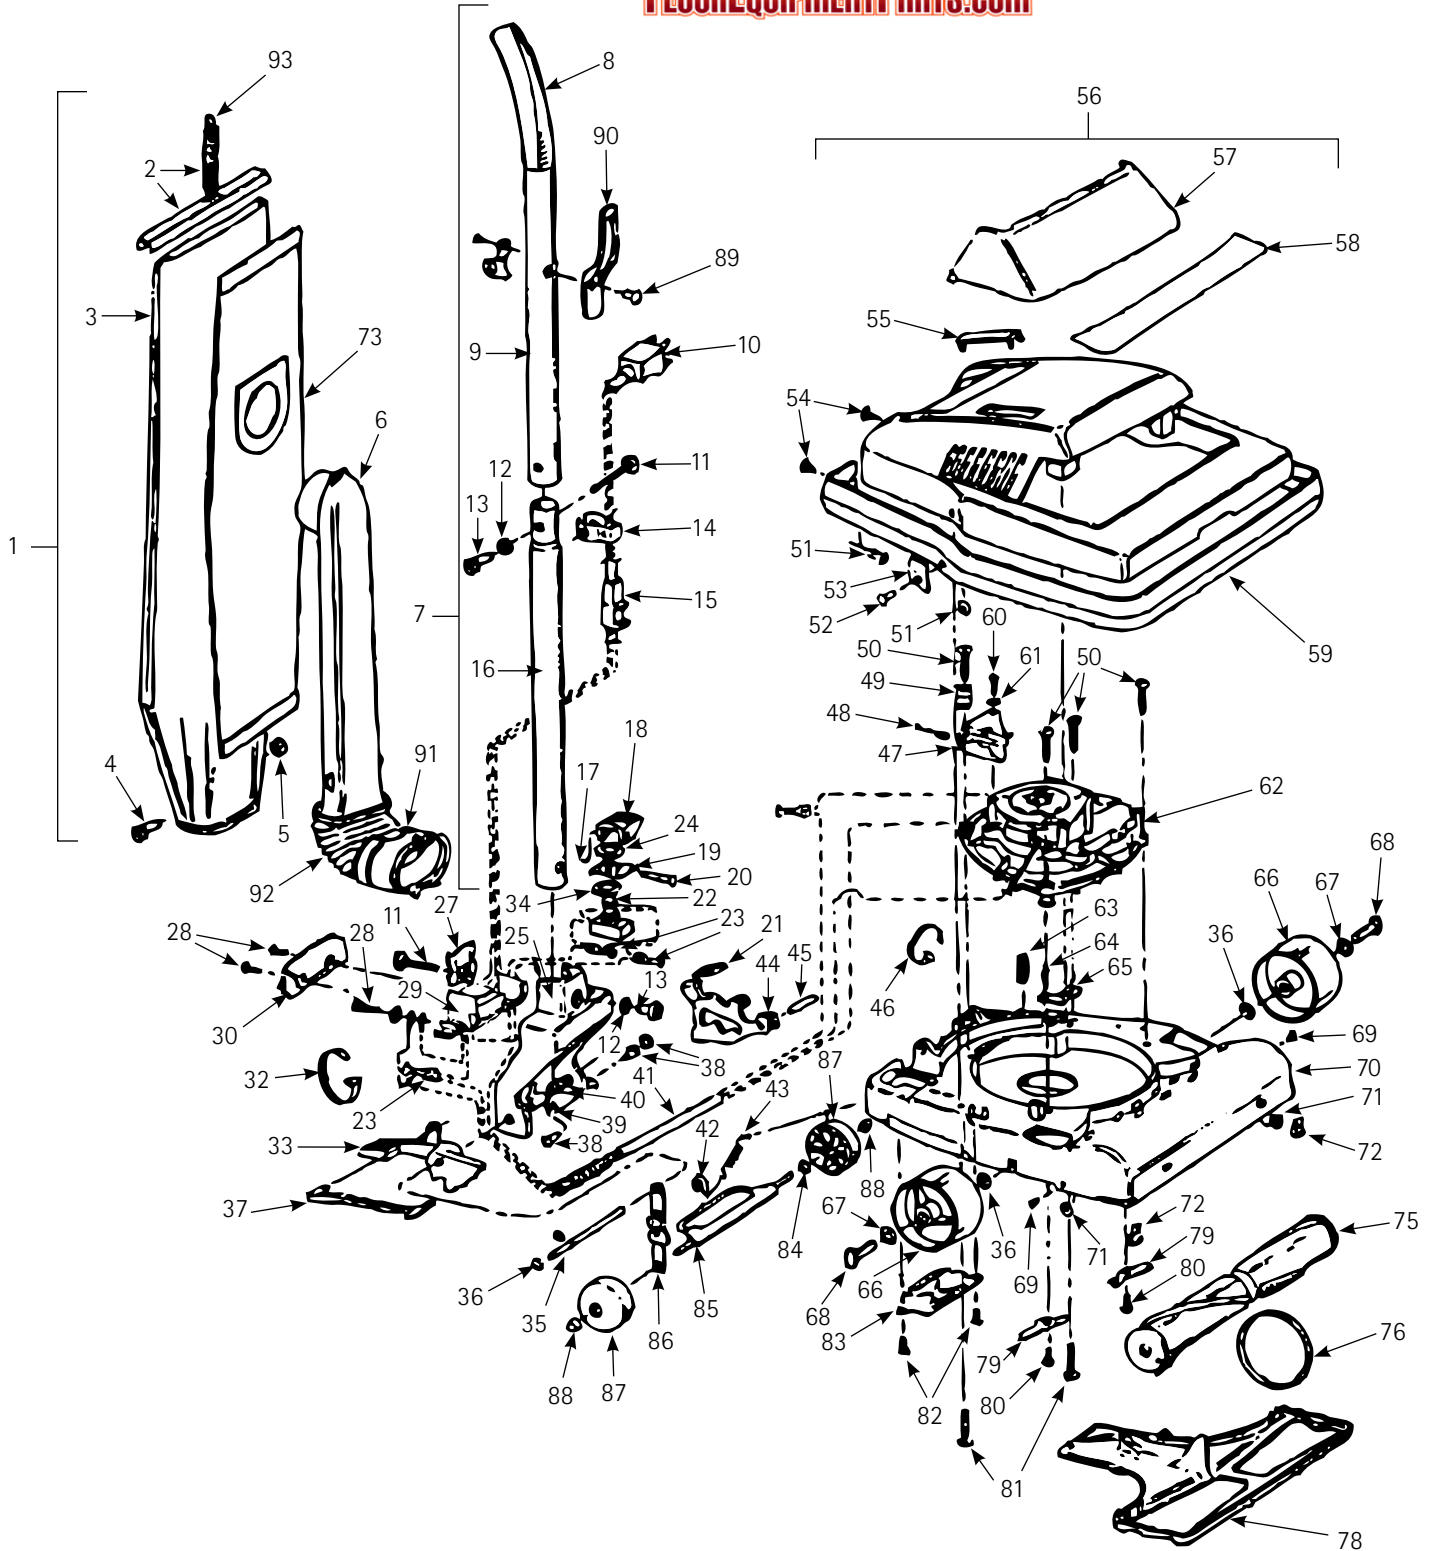

Parts List

Model C1631

www.hoover.com

FLOOR-EQUIPMENT-PARTS.COM

Model C1631

Ref No.	Part No.	Description	Ref No.	Part No.	Description
1	43675187	Outer Bag Complete	47	41961009	Indicator Guide Assembly
2	41128007	Bag Clip And Spring	48	35276006	Indicator Guide Spring
3	43674221	Outer Bag - Only	49	41119009	Retainer And Sleeving
4	017206--	Screw	50	21447220	Screw
5	015854EF	Nut	51	168278AY	Washer
6	38657004	Top Fill Tube	52	012997AW	Rivet
7	48646093	Handle Complete	53	36951004	Retainer
8	39454070	Handle Grip	54	21256134	Rivet
9	48643091	Upper Handle	55	48111008	Indicator Lens
10	46583009	Power Cord	56	42251336	Hood / Nozzle Cover
11	21631302	Handle Bolt	57	37246044	Hood Panel
12	013704--	Lock Washer	58	52115214	Hood Name Plate
13	32277008	Handle Clamp Nut	59	36231151	Furniture Guard
14	34785017	Cord Retainer	60	45533AY-	Screw
15	36215025	Cord Protector	61	014062--	Lock Washer
16	48631134	Lower Handle	62	43574191	Motor And Seal Kit
17	24735022	Circular Clip	63	012559FW	Spring
18	38424003	Switch Pedal	64	017001FW	Screw - Self Tapping
19	35217006	Mounting Bracket	65	34665007	Pivot Pin Retainer
20	613802AY	Shaft	66	034791AG	Front Wheel
21	38426080	Foot Pad	67	21312724	Washer
22	28212017	Switch	68	047457AY	Front Wheel Shaft
23	048969--	Wire Nut	69	048422--	Rivet
24	012560--	Nut	70	42242277	Main Body / Nozzle Base
25	41416064	Bail	71	21312781	Support Washer
27	35463011	Handle Retainer Plate	72	34784021	Agitator Retaining Spring
28	23187363	Screw	73	4010100A	Allergen Paper Bag - 3 Pack
29	36913026	Insulator / Strain Relief	76	044783AG	Belt
30	37954004	Bail Cover Plate	78	37245081	Bottom Plate / Nozzle Guard - Plastic
32	27479307	Cable Tie	79	36153006	Latch
33	38456044	Nozzle Adjustment Lever	80	017001FW	Screw - Self Tapping
34	21354155	Lock Washer	81	21447020	Screw
35	161509AY	Bail Shaft	82	017001FW	Screw - Self Tapping
36	013730--	Lock Ring	83	35434040	Axle / Bag Flange Retainer
37	51151037	Indicator	84	21312806	Washer
38	12002663	Handle Control Pin	85	41431013	Wheel Shaft And Support
39	019907--	Bag Flange Clamp Lever	86	43263005	Cam Follower - Plastic
40	048409FW	Spring	87	38521019	Rear Wheel
41	46515007	Bail Cord Tubing Assembly	88	32182001	Wheel Retainer
42	34252005	Yoke	89	21256094	Rivet
43	161513--	Spring	90	39441016	Cord Clip
44	38456050	Handle Control Lever	91	41424011	Bag Flange With Sealant
45	047450AY	Pivot Pin	92	38673009	Bellows
46	27479307	Cable Tie	93	38336019	Jacket Support Spring