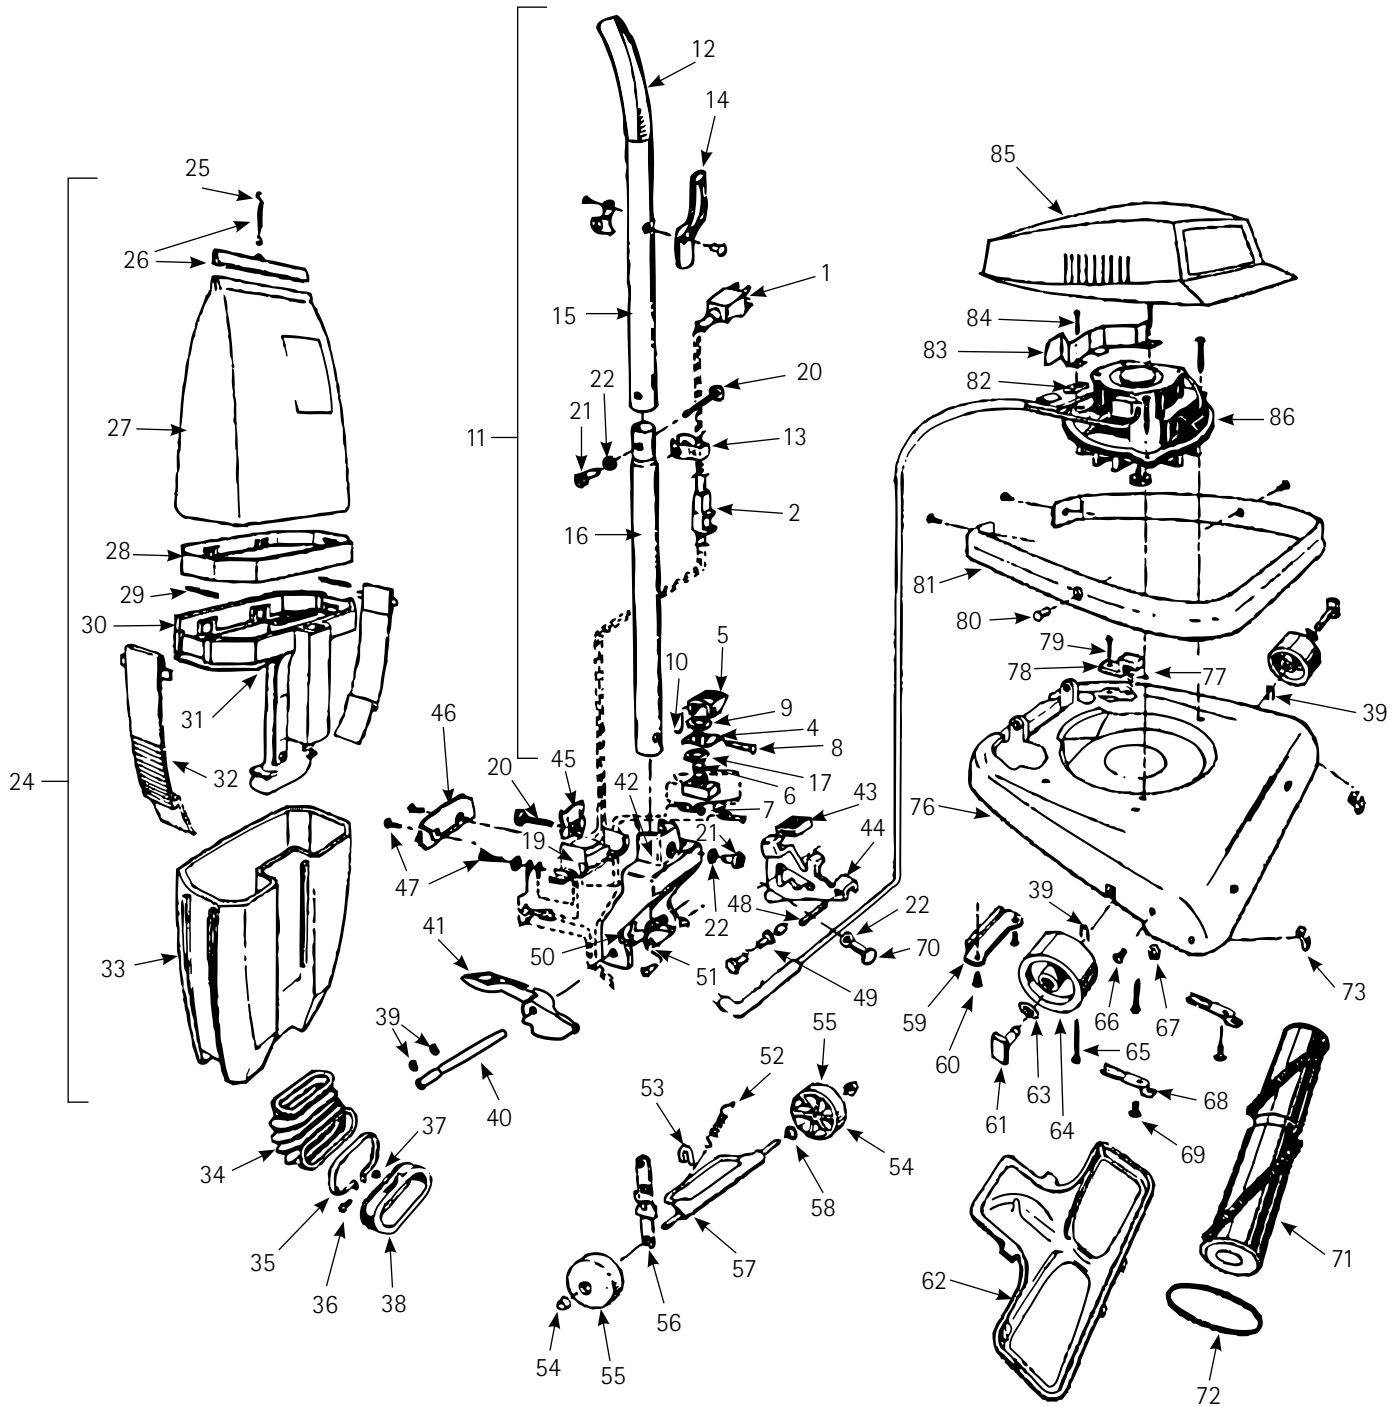

Parts List

Model C1433-010

www.hoover.com

FLOOREQUIPMENTPARTS.COM

Model C1433-010

Ref No.	Part No.	Description	Ref No.	Part No.	Description
1	46583009	Power Cord	45	35463011	Handle Retainer Plate
2	36215025	Cord Protector	46	37954004	Bail Cover Plate
4	35217006	Mounting Bracket	47	23187363	Screw
5	38424003	Switch Pedal	48	047450AY	Pivot Pin
6	28212017	Switch	49	12002663	Handle Roll Pin
7	048969--	Wire Nut	50	048409FW	Spring
8	613802AY	Shaft	51	019907--	Bag Flange Clamp Lever
9	012560--	Nut	52	161513--	Spring
10	24735022	Circular Clip	53	34252005	Yoke
11	48646093	Handle Complete	54	32182001	Wheel Retainer
12	39454070	Handle Grip	55	38521019	Rear Wheel
13	34785017	Cord Retainer	56	43263003	Cam Follower - Plastic
14	39441016	Cord Clip	57	41431013	Wheel Shaft And Support
15	48643091	Upper Handle	58	21312806	Washer
16	48631134	Lower Handle	59	35434040	Axle / Bag Flange Retainer
17	21354155	Lock Washer	60	017001FW	Screw - Self Tapping
19	36913026	Insulator / Strain Relief	61	047457AY	Front Wheel Shaft
20	21631302	Handle Bolt	62	37245081	Bottom Plate - Plastic
21	32277008	Handle Clamp Nut	63	21312724	Washer
22	013704--	Lock Washer	64	034791AG	Front Wheel
24	43675188	Bag And Dirt Cup Assembly	65	21447020	Screw
25	38335009	Support Spring	66	048422--	Rivet
26	41128021	Bag Clip And Spring	67	21312781	Support Washer
27	43667056	Cloth Bag Assembly	68	36153006	Latch
28	35173001	Bag Expander	69	017001FW	Screw - Self Tapping
29	34122009	Seal	70	32277008	Handle Clamp Nut
30	41427006	Support And Bellow	71	48414021	Agitator Assembly
31	34123020	Gasket	72	044783AG	Belt
32	36155011	Latch	73	34784021	Agitator Retaining Spring
33	38775001	Dirt Cup	76	42242269	Main Body / Nozzle Base
34	38673001	Bellows	77	012559FW	Spring
35	049044--	Clamp Band	78	34665007	Pivot Pin Retainer
36	017206--	Screw	79	017001FW	Screw - Self Tapping
37	015854EF	Nut	80	012997AW	Rivet
38	41424011	Bag Flange With Sealant	81	36231042	Furniture Guard
39	013730--	Lock Ring	82	41119009	Retainer And Sleeving
40	161509AY	Bail / Handle Fork Shaft	83	34287012	Baffle
41	38452051	Nozzle Adjustment Lever	84	21447220	Screw
42	41416064	Bail	85	42251015	Hood / Nozzle Cover
43	38426080	Foot Pad	86	43574191	Motor And Seal Kit
44	43137047	Handle Lever			