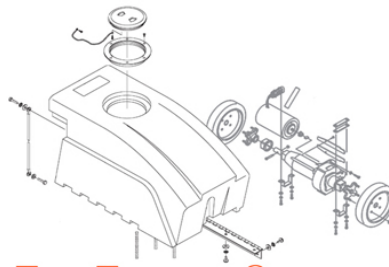

Parts List

Model C1431-010

www.hoover.com

FLOOR EQUIPMENT PARTS.COM

Model C1431-010

Ref No.	Part No.	Description	Ref No.	Part No.	Description
1	46583009	Power Cord	42	41416064	Bail
2	36215025	Cord Protector	43	38426080	Foot Pad
4	35217006	Mounting Bracket	44	43137047	Handle Control Lever
5	38424003	Switch Pedal	45	35463011	Handle Retainer Plate
6	28212017	Switch	46	37954004	Bail Cover Plate
7	048969--	Wire Nut	47	23187363	Screw
8	613802AY	Shaft	48	047450AY	Pivot Pin
9	012560--	Nut	49	12002663	Handle Control Roll Pin
10	24735022	Circular Clip	50	048409FW	Spring
11	48646093	Handle Complete	51	019907--	Bag Flange Clamp Lever
12	39454070	Handle Grip	52	161513--	Spring
13	34785017	Cord Retainer	53	34252005	Yoke
14	39441016	Cord Clip	54	32182001	Wheel Retainer
15	48643091	Upper Handle	55	38521019	Rear Wheel
16	48631134	Lower Handle	56	43263003	Cam Follower - Plastic
17	21354155	Lock Washer	57	33152003	Rear Wheel Shaft
19	36913026	Insulator / Strain Relief	58	21312806	Washer
20	21631302	Handle Bolt	59	35434040	Axle / Bag Flange Retainer
21	32277008	Handle Clamp Nut	60	017001FW	Screw - Self Tapping
22	013704--	Lock Washer	61	047457AY	Front Wheel Shaft
24	43675187	Outer Bag Complete	62	37245081	Bottom Plate / Nozzle Guard Plastic
25	38336019	Bag Clip Spring	63	21312724	Washer
26	41128007	Bag Clip And Spring	64	034791AG	Front Wheel
27	43674221	Outer Bag	65	21447020	Screw
28	015854EF	Nut	66	048422--	Rivet
29	017206--	Screw	67	21312781	Support Washer
30	41424011	Bag Flange With Sealant	68	36153006	Latch
31	43574191	Motor And Seal Kit	69	017001FW	Screw - Self Tapping
32	42251015	Hood / Nozzle Cover	71	48414021	Agitator / Brush Roll Assembly
33	21447220	Screw	72	044783AG	Belt
34	34287012	Baffle	73	34784021	Agitator Retaining Spring
35	41119009	Retainer And Sleeving	76	42242269	Main Body Nozzle
36	36231042	Furniture Guard	77	012559FW	Spring
37	012997AW	Rivet	78	34665007	Pivot Pin Retainer
38	017001FW	Screw - Self Tapping	80	38673001	Bellows
39	013730--	Lock Ring	81	38657004	Top Fill Tube
40	161509AY	Bail Shaft	82	4010001A	Top Fill Paper Bag 3 Pack -
41	38452051	Nozzle Adjustment Lever			