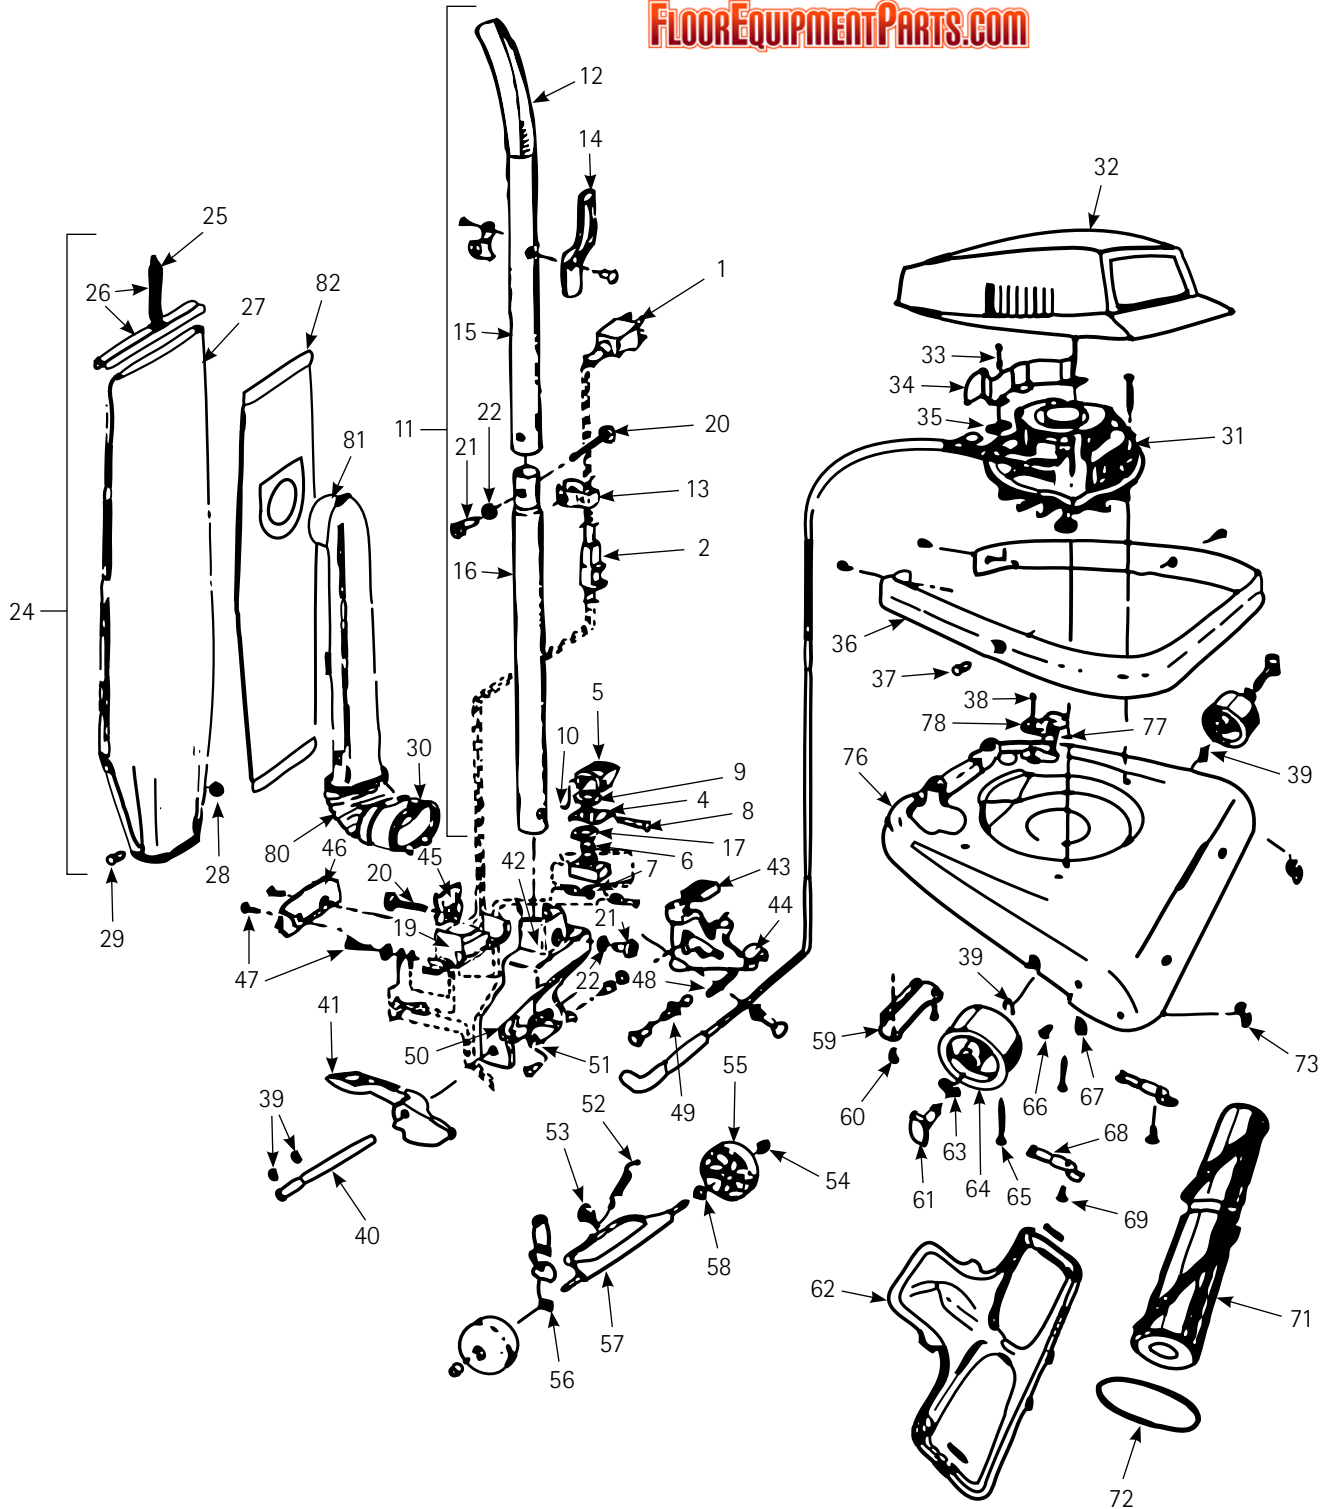

Parts List

Model C1431-010

www.hoover.com

FLOOR EQUIPMENT PARTS.COM

Model C1431-010

Ref No.	Part No.	Description	Ref No.	Part No.	Description
1	46583009	Power Cord	42	41416064	Bail
2	36215025	Cord Protector	43	38426080	Foot Pad
4	35217006	Mounting Bracket	44	43137047	Handle Control Lever
5	38424003	Switch Pedal	45	35463011	Handle Retainer Plate
6	28212017	Switch	46	37954004	Bail Cover Plate
7	048969--	Wire Nut	47	23187363	Screw
8	613802AY	Shaft	48	047450AY	Pivot Pin
9	012560--	Nut	49	12002663	Handle Control Roll Pin
10	24735022	Circular Clip	50	048409FW	Spring
11	48646093	Handle Complete	51	019907--	Bag Flange Clamp Lever
12	39454070	Handle Grip	52	161513--	Spring
13	34785017	Cord Retainer	53	34252005	Yoke
14	39441016	Cord Clip	54	32182001	Wheel Retainer
15	48643091	Upper Handle	55	38521019	Rear Wheel
16	48631134	Lower Handle	56	43263003	Cam Follower - Plastic
17	21354155	Lock Washer	57	33152003	Rear Wheel Shaft
19	36913026	Insulator / Strain Relief	58	21312806	Washer
20	21631302	Handle Bolt	59	35434040	Axle / Bag Flange Retainer
21	32277008	Handle Clamp Nut	60	017001FW	Screw - Self Tapping
22	013704--	Lock Washer	61	047457AY	Front Wheel Shaft
24	43675187	Outer Bag Complete	62	37245081	Bottom Plate / Nozzle Guard Plastic
25	38336019	Bag Clip Spring	63	21312724	Washer
26	41128007	Bag Clip And Spring	64	034791AG	Front Wheel
27	43674221	Outer Bag	65	21447020	Screw
28	015854EF	Nut	66	048422--	Rivet
29	017206--	Screw	67	21312781	Support Washer
30	41424011	Bag Flange With Sealant	68	36153006	Latch
31	43574191	Motor And Seal Kit	69	017001FW	Screw - Self Tapping
32	42251015	Hood / Nozzle Cover	71	48414021	Agitator / Brush Roll Assembly
33	21447220	Screw	72	044783AG	Belt
34	34287012	Baffle	73	34784021	Agitator Retaining Spring
35	41119009	Retainer And Sleeving	76	42242269	Main Body Nozzle
36	36231042	Furniture Guard	77	012559FW	Spring
37	012997AW	Rivet	78	34665007	Pivot Pin Retainer
38	017001FW	Screw - Self Tapping	80	38673001	Bellows
39	013730--	Lock Ring	81	38657004	Top Fill Tube
40	161509AY	Bail Shaft	82	4010001A	Top Fill Paper Bag 3 Pack -
41	38452051	Nozzle Adjustment Lever			