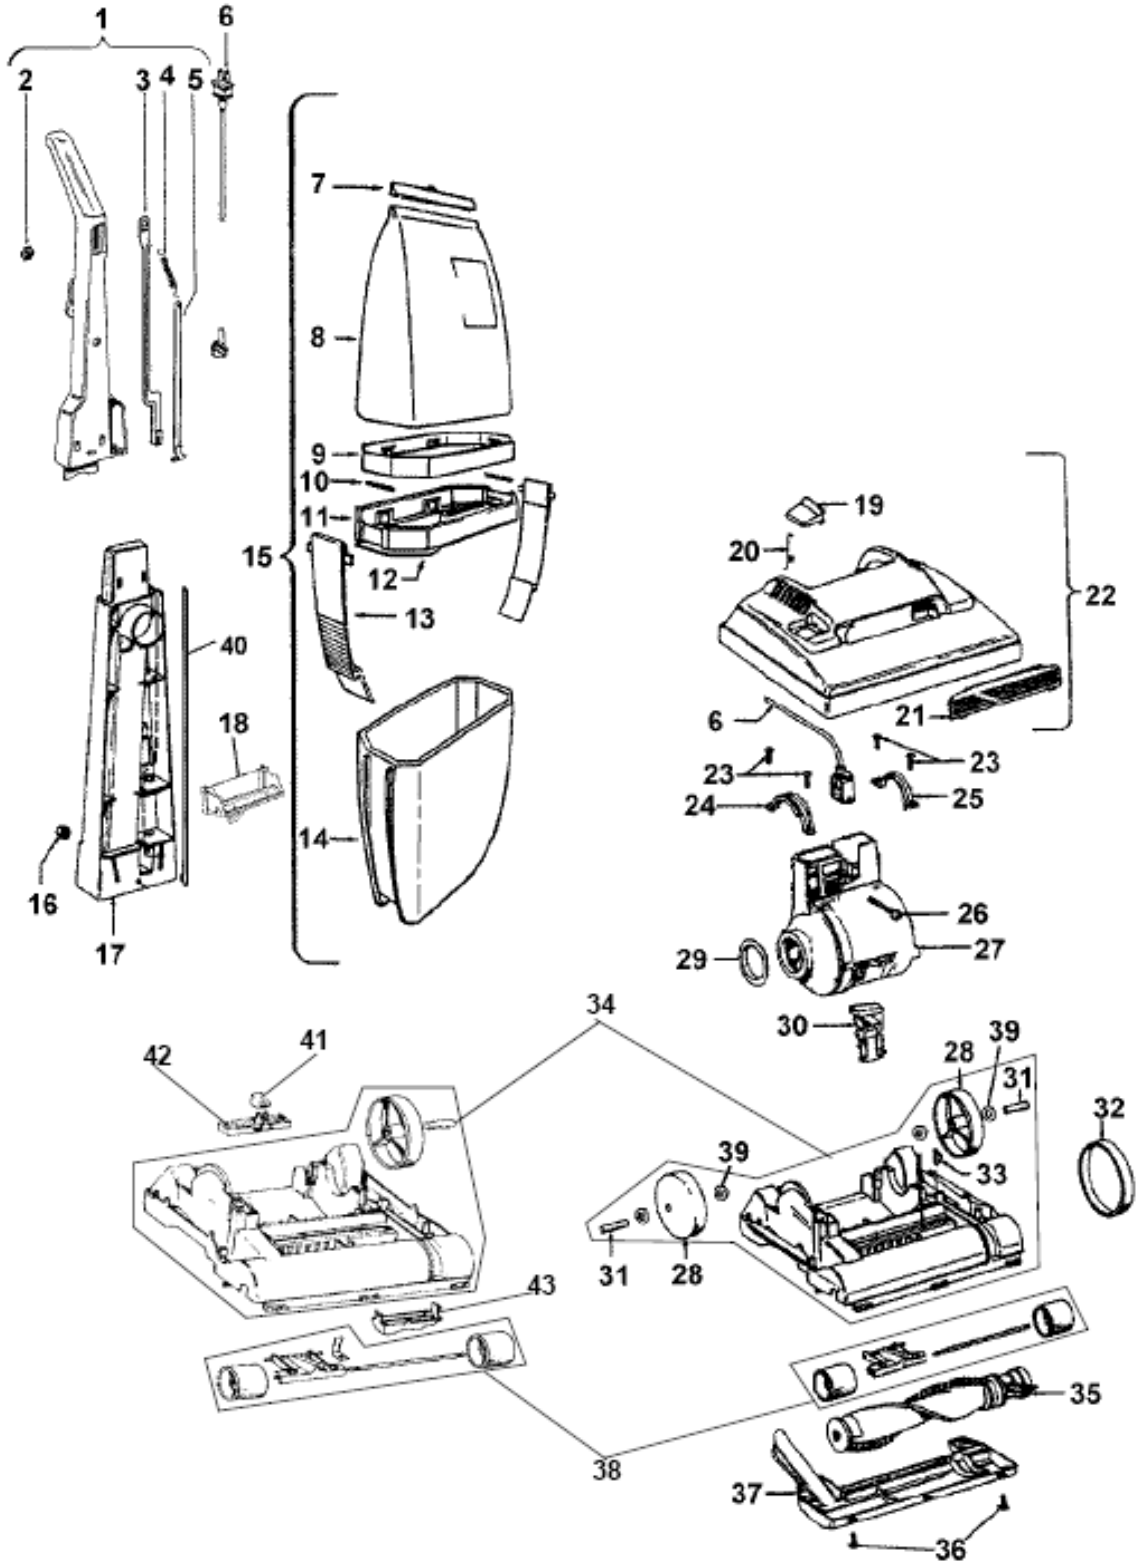

FLOOREQUIPMENTPARTS.COM

Parts List

Model C1415---

www.hoover.com

ASSEMBLY SCHEMATIC

Model C1415---

ITEM	PART NUMBER	MODELS TO FIT	PART DESCRIPTION
1	48663179	C1415	HANDLE
2	38421015	C1415	SWITCH BUTTON
3	38458011	C1415	UPPER SWITCH ROD
4	38335020	C1415	BAG STRAP SPRING
5	36425071	C1415	BAG STRAP
6	46368005	C1415	POWER CORD - 35' BLACK
7	36425067	C1415	BAG HOLDER
8	43681010	C1415	BAG ASSEMBLY COMPLETE
9	35173001	C1415	BAG EXPANDER
10	34122009	C1415	SEAL
11	36426045	C1415	DIRT CUP SUPPORT
12	34123020	C1415	GASKET
13	36155011	C1415	LATCH
14	38775064	C1415	DIRT CUP
15	43681015	C1415	BAG ASSEMBLY COMPLETE WITH DIRT CUP
16	40201085	C1415	NUT AND BOLT ASSEMBLY
17	48669017	C1415	LOWER HANDLE ASSEMBLY
18	36426050	C1415	DIRT CUP SUPPORT - LOWER
19	37257257	C1415	DOOR - PRIOR TO 4/4/08
	37257143	C1415	DOOR - AFTER 4/4/08
20	38351013	C1415	SPRING
21	37246130	C1415	NOZZLE COVER PANEL
22	42252A94	C1415	HOOD / NOZZLE COVER - PRIOR TO 4/4/08
	42252B43	C1415	HOOD / NOZZLE COVER - AFTER 4/4/08
23	21447217	C1415	SCREW - SELF TAPPING
24	36131057	C1415	MOTOR RETAINER CAP
25	36131090	C1415	MOTOR REATINER
26	40201085	C1415	NUT AND BOLT ASSEMBLY
27	43576201	C1415	MOTOR
28	38522011	C1415	REAR WHEEL
29	38784016	C1415	SEAL
30	38458022	C1415	HANDLE RELEASE LEVER
31	31531008	C1415	WHEEL SHAFT
32	38528040	C1415	BELT
33	013261AY	C1415	RIB SHOE

Model C1415---

ITEM	PART NUMBER	MODELS TO FIT	PART DESCRIPTION
34	42242280	C1415	MAIN BODY / NOZZLE BASE ASSEMBLY - PRIOR TO 4/4/08
	42242281	C1415	MAIN BODY / NOZZLE BASE ASSEMBLY - AFTER 4/8/08
35	48414081	C1415	AGITATOR / BRUSH ROLL ASSEMBLY
36	21447121	C1415	SCREW
37	37245017	C1415	BOTTOM PLATE / NOZZLE GUARD
38	43248072	C1415	FRONT WHEEL - PRIOR TO 4/4/08
	43248073	C1415	FRONT WHEEL - AFTER 4/8/08
39	21312787	C1415	WASHER
40	38458046	C1415	LOWER SWITCH ROD
41	38421070	C1415	INDICATOR KNOB - AFTER 4/8/08
42	38567008	C1415	CAM ACTUATOR - AFTER 4/8/08
43	38563011	C1415	HEIGHT ADJUSTMENT CAM - AFTER 4/8/08