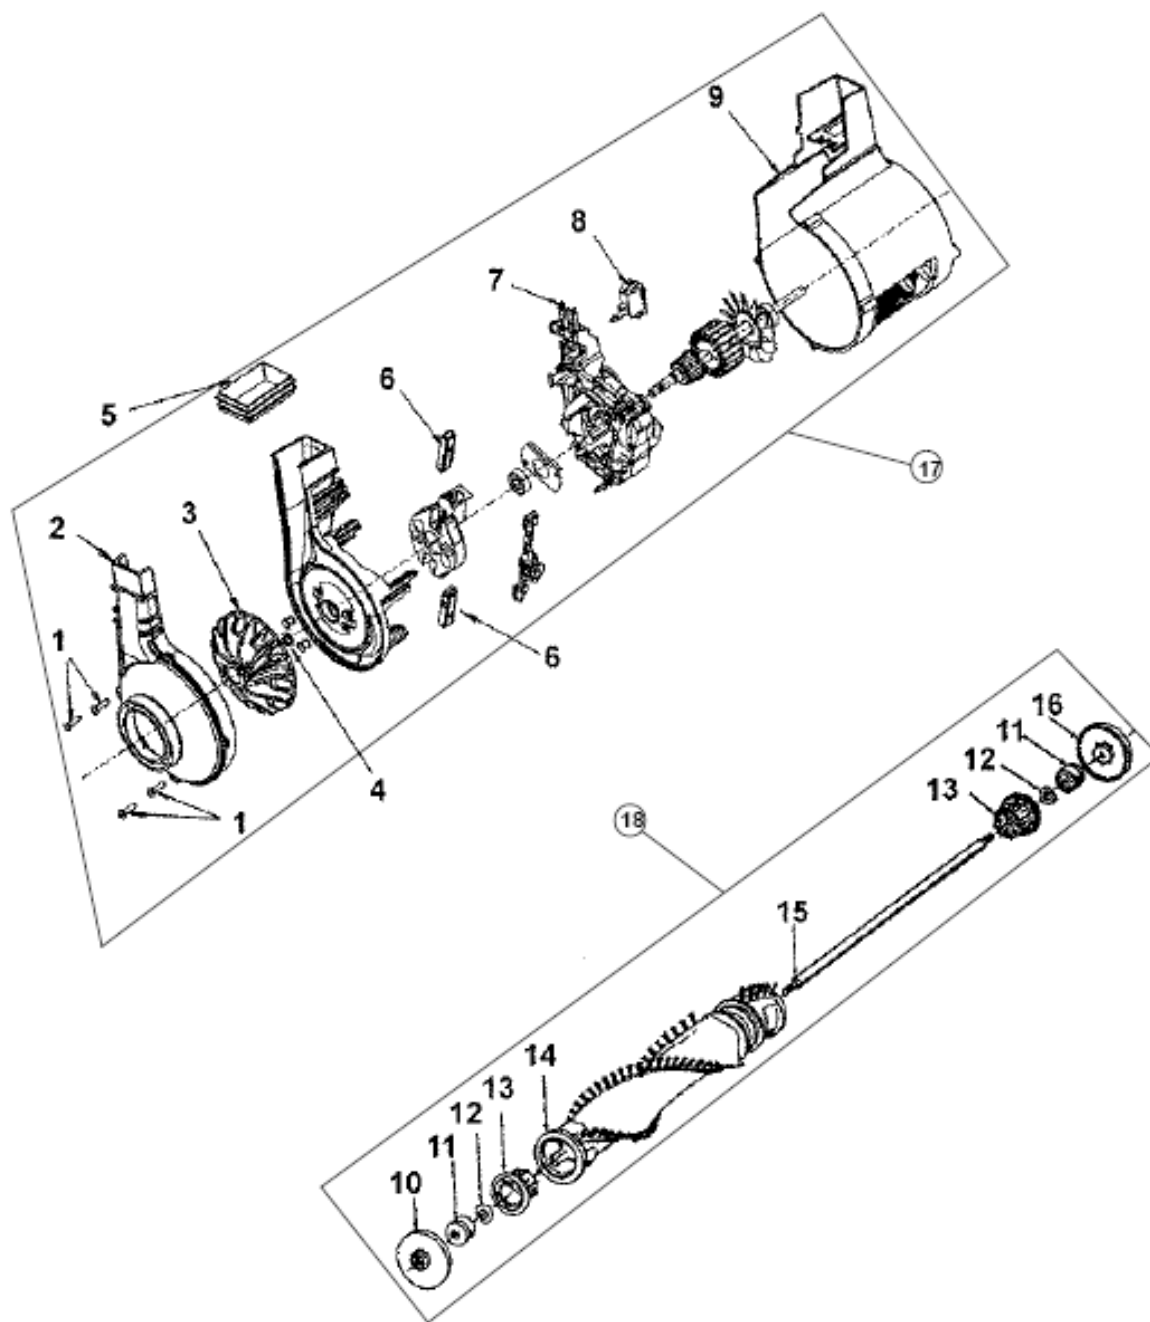

Parts List
Model C1415---
www.hoover.com

ASSEMBLY SCHEMATIC

Model C1415---

ITEM	PART NUMBER	MODELS TO FIT	PART DESCRIPTION
1	214793DA	C1415	SCREW - SELF TAPPING 5/8"
2	38736033	C1415	FAN CHAMBER
3	43565006	C1415	FAN / NUT ASSEMBLY
4	21312793	C1415	WASHER
5	38783020	C1415	DUCT SEAL - MOLDED
6	41311022	C1415	MOTOR BRUSH
7	36914004	C1415	SWITCH BAR
8	28218043	C1415	ROCKER SWITCH
9	37194049	C1415	MOTOR END CAP
10	36423016	C1415	THREAD GUARD - RIGHT
11	43267002	C1415	AGITATOR BEARING ASSEMBLY
12	21347003	C1415	CONICAL WASHER
13	36422022	C1415	AGITATOR END
14		C1415	AGITATOR BODY
15		C1415	AGITATOR ROD
16	36423017	C1415	THREAD GUARD - LEFT
17	43576201	C1415	MOTOR ASSEMBLY
18	48414081	C1415	AGITATOR / BRUSH ROLL ASSEMBLY