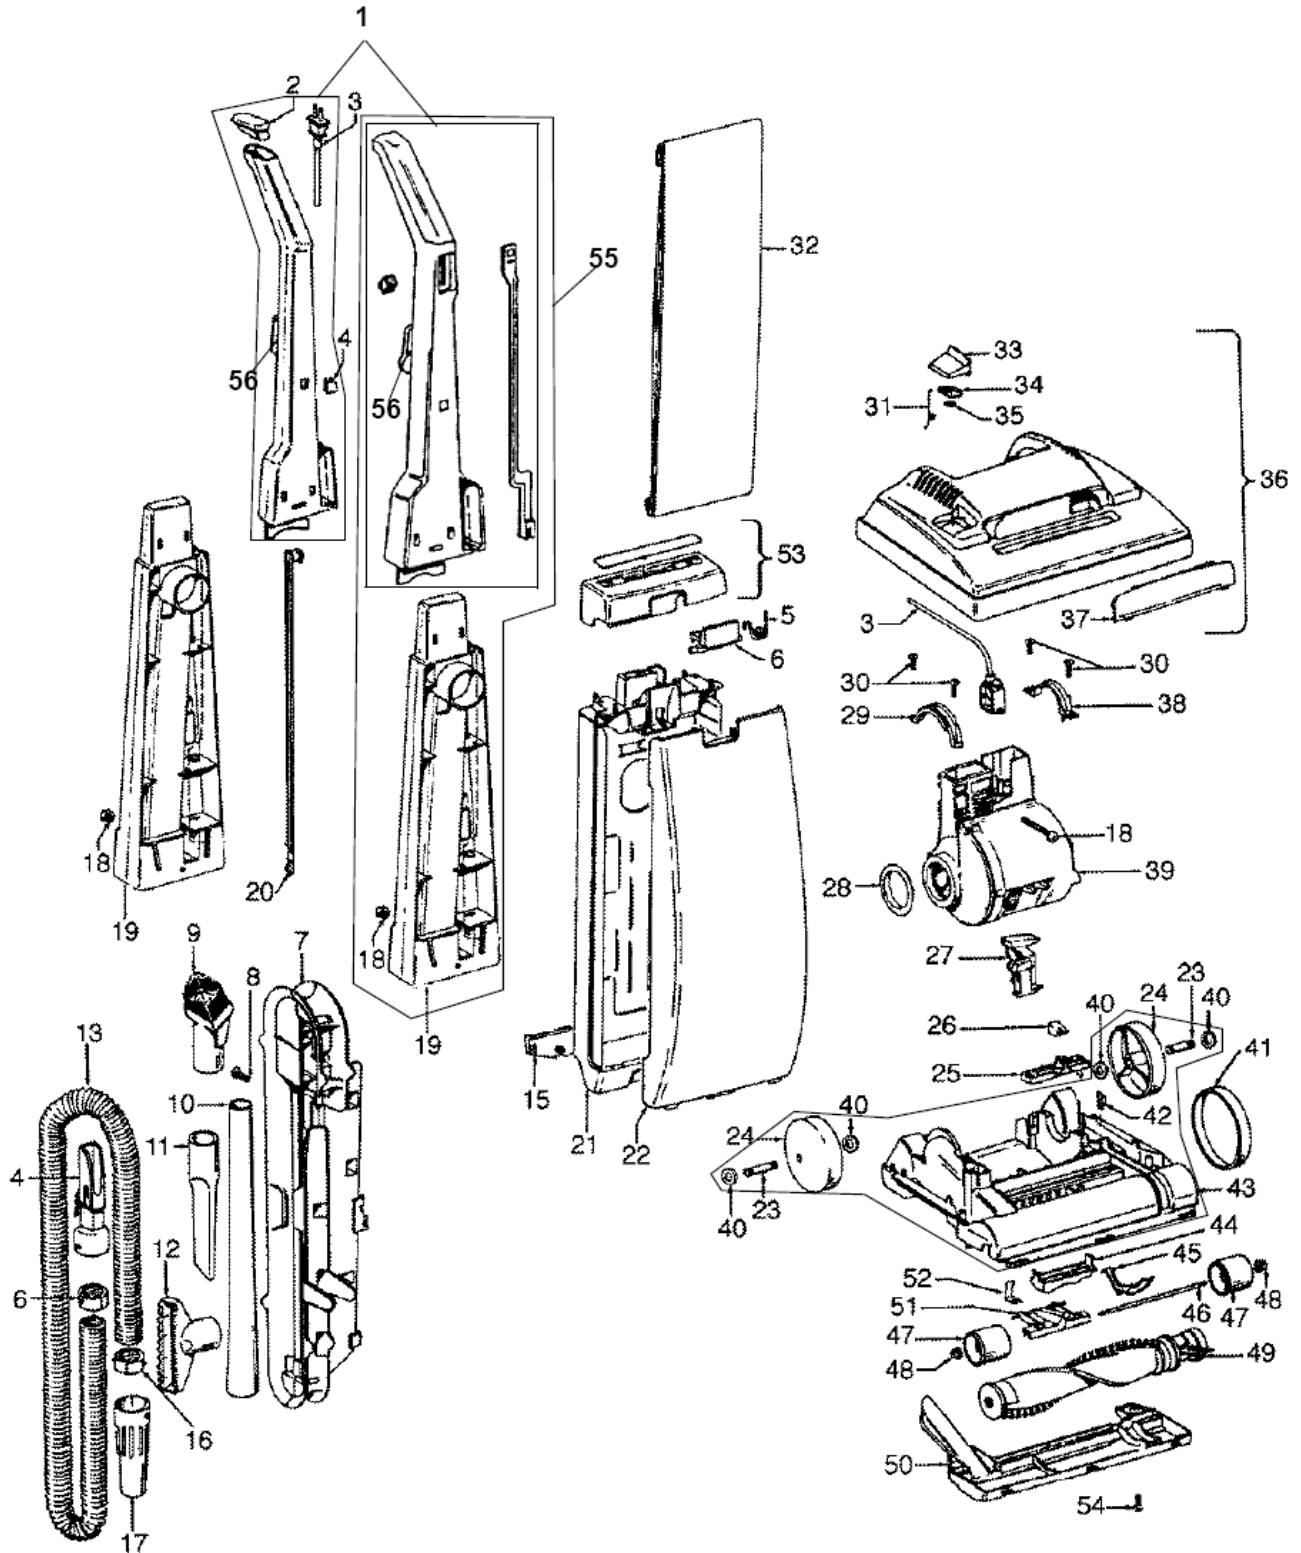

Parts List
Model C1414-900
www.hoover.com

ASSEMBLY SCHEMATIC

Model C1414-900

ITEM	PART NUMBER	MODELS TO FIT	PART DESCRIPTION
1	48663158	C1414-900	UPPER HANDLE ASSEMBLY - PRIOR TO 5/6/08 ORDER 40309051 - NEW DESIGN CONVERSION
	48663248	C1414-900	UPPER HANDLE ASSEMBLY - AFTER 5/6/08
2	37911079	C1414-900	HANDLE CAP
3	46368005	C1414-900	POWER CORD - 35'
4	37911061	C1414-900	PLUG
5	38355008	C1414-900	SPRING
6	36151006	C1414-900	LATCH
7	41426086	C1414-900	TOOL HOLDER
8	21447220	C1414-900	SCREW
9	43414145	C1414-900	DUSTING BRUSH
10	38634078	C1414-900	EXTENSION TUBE
11	38617024	C1414-900	CREVICE TOOL
12	38614029	C1414-900	FURNITURE NOZZLE
13	43434232	C1414-900	HOSE COMPLETE
14	38656035	C1414-900	HOSE CONNECTOR
15	36425081	C1414-900	BAG HOUSING BRACKET
16	36116014	C1414-900	HOSE CONNECTOR COLLAR
17	32288011	C1414-900	HOSE ADAPTOR
18	40201085	C1414-900	NUT AND BOLT ASSEMBLY
19	90001263	C1414-900	LOWER HANDLE - PRIOR TO 5/6/08
	48669017	C1414-900	LOWER HANDLE - AFTER 5/6/08
20	38456036	C1414-900	SWITCH CONTROL ROD - PRIOR TO 5/6/08
	38458046	C1414-900	SWITCH CONTROL ROD - AFTER 5/6/08
21	37254068	C1414-900	BAG HOUSING
22	37257303	C1414-900	BAG HOUSING DOOR
23	31531008	C1414-900	WHEEL SHAFT
24	38522011	C1414-900	REAR WHEEL
25	38567008	C1414-900	CAM ACTUATOR
26	38421070	C1414-900	INDICATOR KNOB
27	38458022	C1414-900	HANDLE RELEASE LEVER
28	38784016	C1414-900	SEAL
29	36131057	C1414-900	MOTOR RETAINER
30	21447214	C1414-900	SCREW - SELF TAPPING
31	38351013	C1414-900	SPRING
32	4010001A	C1414-900	TYPE A TOP FILL PAPER BAG - 3 PACK