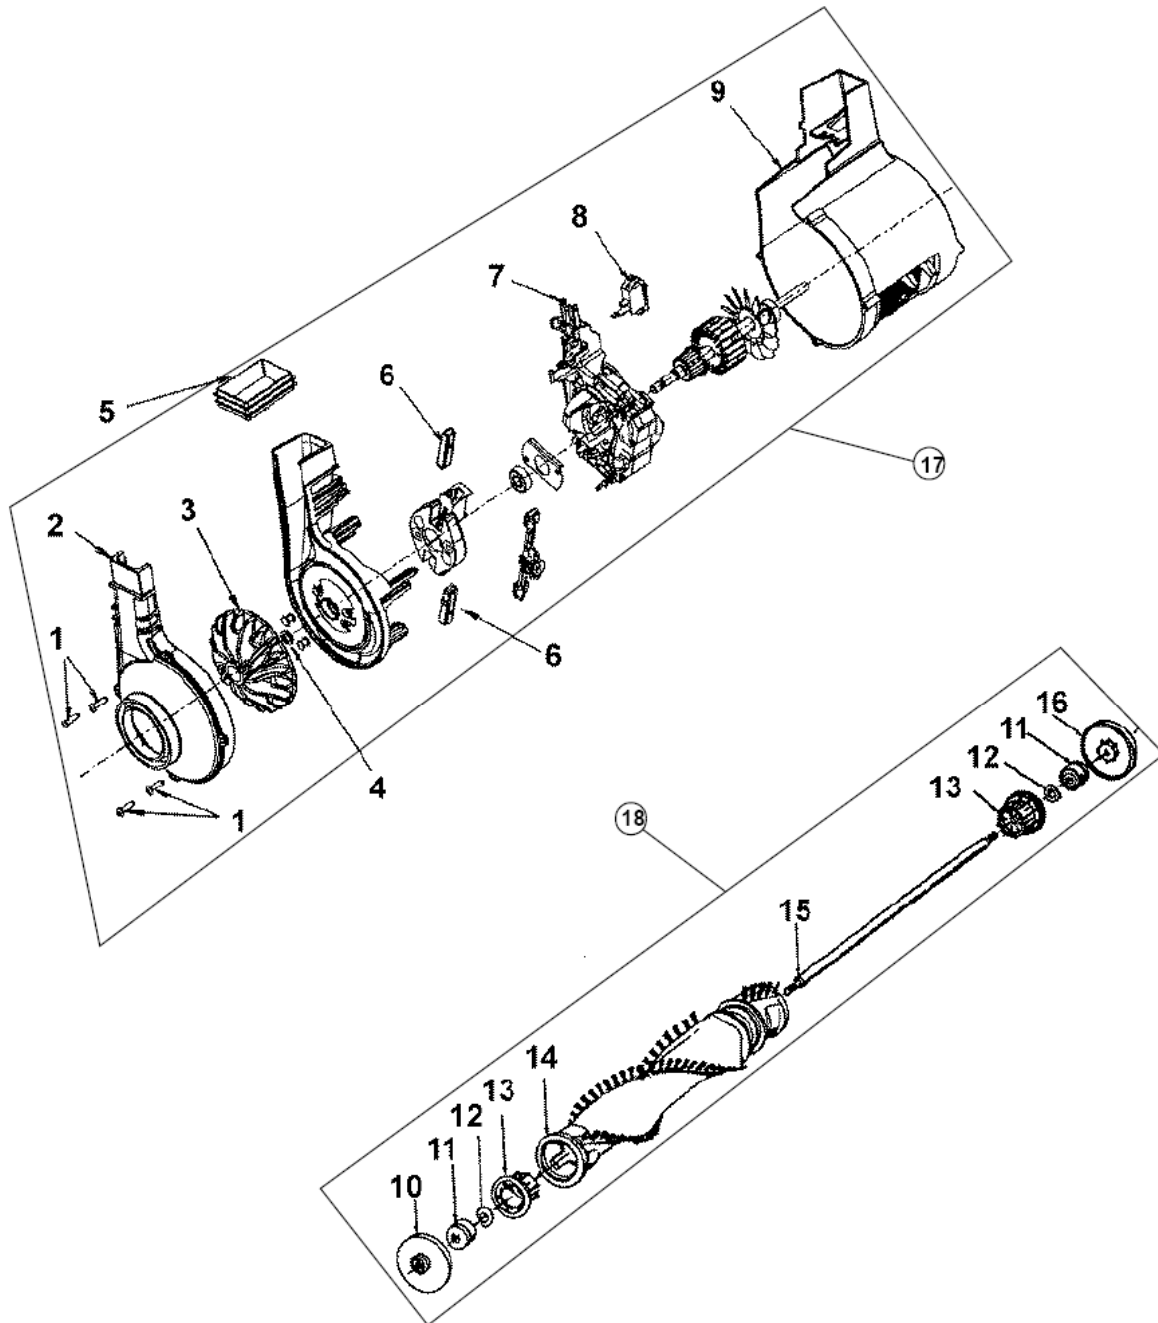

Parts List

Model C1414-900

www.hoover.com

ASSEMBLY SCHEMATIC

Model C1414-900

ITEM	PART NUMBER	MODELS TO FIT	PART DESCRIPTION
1	214793DA	C1414-900	SCREW - SELF TAPPING 5/8"
2	38736033	C1414-900	FAN CHAMBER
3	43565006	C1414-900	FAN / NUT ASSEMBLY
4	21312793	C1414-900	WASHER
5	38783020	C1414-900	DUCT SEAL - MOLDED
6	41311022	C1414-900	MOTOR BRUSH
7	36914006	C1414-900	SWITCH BAR
8	28161068	C1414-900	ROCKER SWITCH
9	37194049	C1414-900	MOTOR END CAP
10	36423016	C1414-900	THREAD GUARD - RIGHT
11	43267002	C1414-900	AGITATOR BEARING ASSEMBLY
12	21347003	C1414-900	CONICAL WASHER
13	36422022	C1414-900	AGITATOR END
14		C1414-900	AGITATOR BODY
15		C1414-900	AGITATOR ROD
16	36423017	C1414-900	THREAD GUARD - LEFT
17	43576201	C1414-900	MOTOR ASSEMBLY
18	48414081	C1414-900	AGITATOR / BRUSH ROLL ASSEMBLY