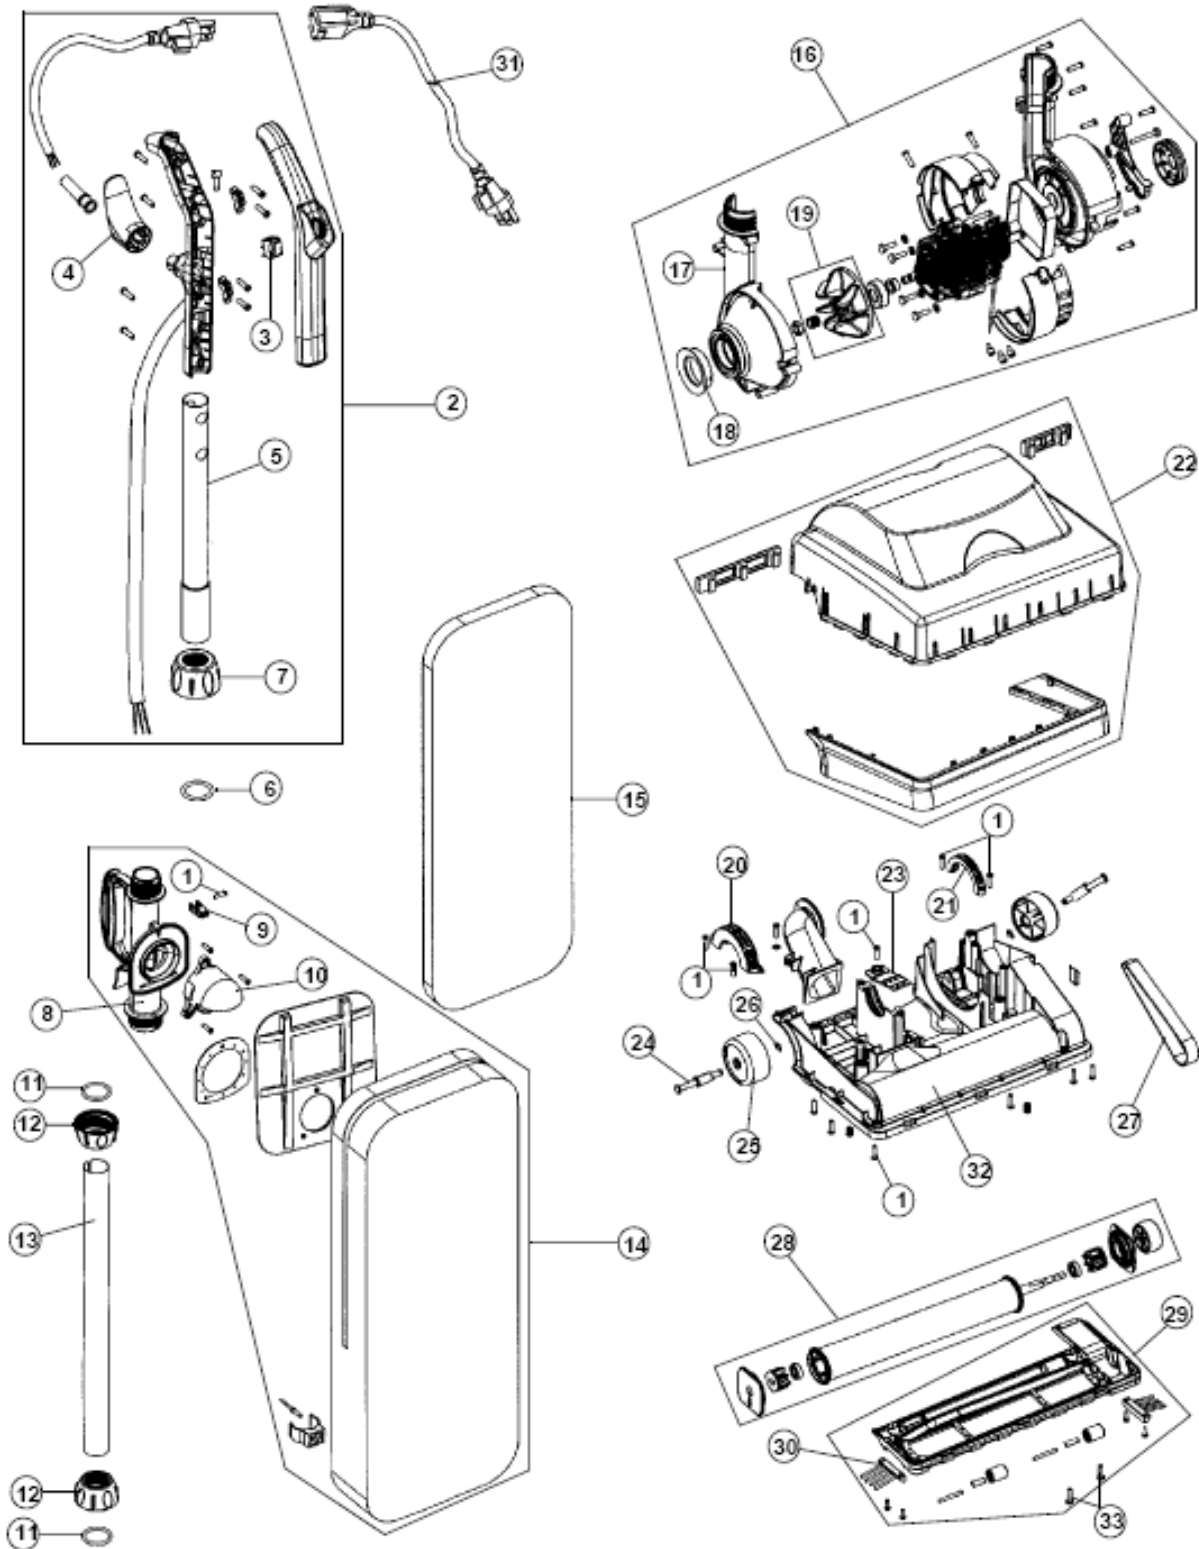

# Parts List

Model C1320

[www.hoover.com](http://www.hoover.com)

**FLOOR EQUIPMENT PARTS.COM**

# Parts List

Model C1320

[www.hoover.com](http://www.hoover.com)

## ASSEMBLY SCHEMATIC

## Model C1320

ITEM	PART NUMBER	MODELS TO FIT	PART DESCRIPTION
1	1503819000	C1320	BODY SCREW
2		C1320	UPPER HANDLE ASSEMBLY
3	1JR0010000	C1320	SWITCH
4	1JR0012000	C1320	CORD HOOK
5	1JR0018000	C1320	UPPER HANDLE TUBE
6	1JR0027000	C1320	HANDLE O-RING GASKET - SMALL ROUND
7	1JR0026000	C1320	UPPER HANDLE COLLAR
8	1JR0028000	C1320	CARRYING HANDLE TUBE GRIP
9	1JR0029000	C1320	CORD CLIP
10	1JR0035000	C1320	DIRT INLET
11	1RYV650000	C1320	HANDLE O-RING GASKET - V SHAPE
12	1JR0025000	C1320	LOWER HANDLE COLLAR
13	1JR0023000	C1320	LOWER HANDLE TUBE
14		C1320	CLOTH BAG ASSEMBLY - HEPA
15	4010102B	C1320	TYPE B BAG - ALLERGEN
	4010103B	C1320	TYPE B BAG - 3 PACK / ALLERGEN
	43655119	C1320	TYPE B BAG - HEPA
16		C1320	COMPLETE MOTOR ASSEMBLY
17	1JR0015000	C1320	MOTOR FAN COVER
18	1JR0014000	C1320	FAN COVER SEAL
19	1JR0013000	C1320	FAN
20	1JR0031000	C1320	LEFT CLAMP
21	1JR0030000	C1320	RIGHT CLAMP
22		C1320	NOZZLE COVER WITH BUMPERS
23	1JR0022000	C1320	HANDLE STOPPER
24	1JR0021000	C1320	WHEEL PIN
25	1JR0019000	C1320	WHEEL ASSEMBLY
26	1JR0020000	C1320	WHEEL E-CLIP
27	40201318	C1320	STYLE 18 BELT - 2 PACK
28	2JR0010000	C1320	BRUSH ROLL ASSEMBLY
29	1JR0032000	C1320	NOZZLE GUARD ASSEMBLY
30	1JR0033000	C1320	EDGE CLEANER ASSEMBLY
31	1JR2100000	C1320	POWER EXTENSION CORD
33	513175001	C1320	NOZZLE BASE
34	1JV0103000	C1320	SCREW - NOZZLE GUARD