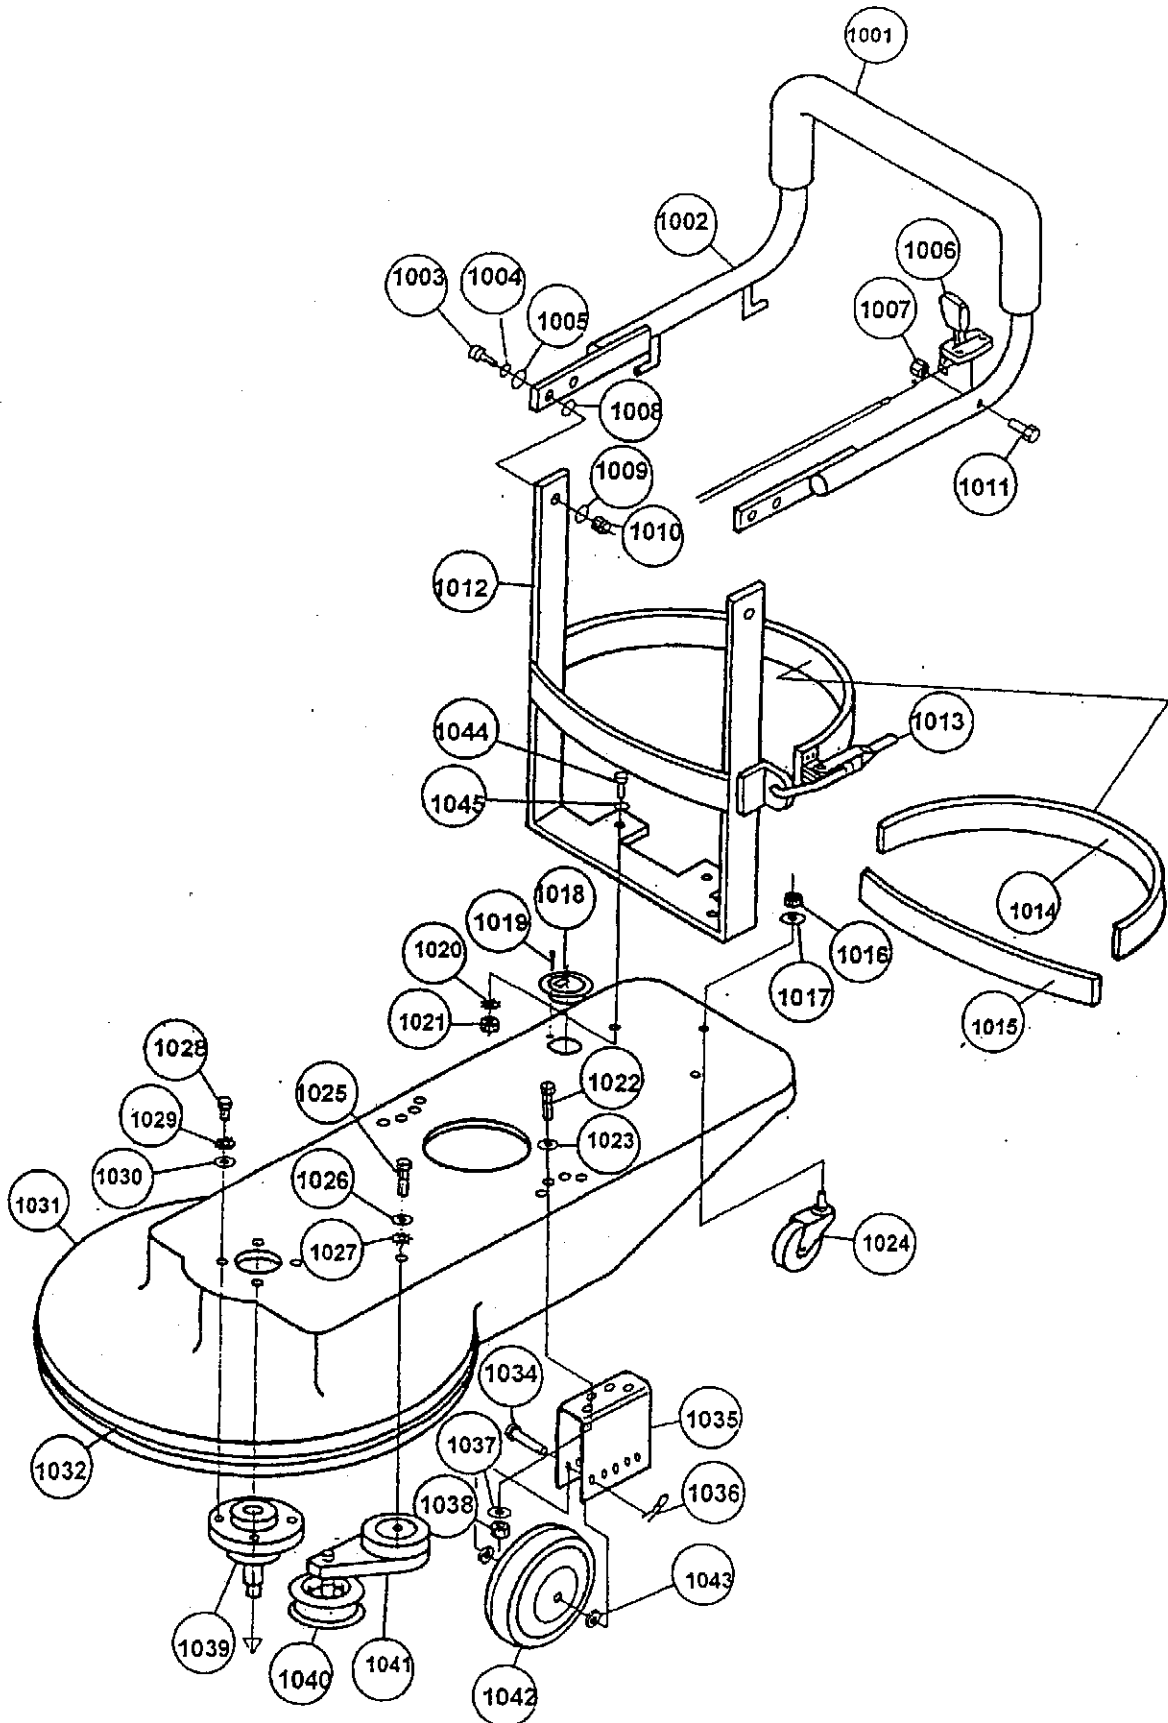

87048 21" Propane Burnisher Parts Schematic