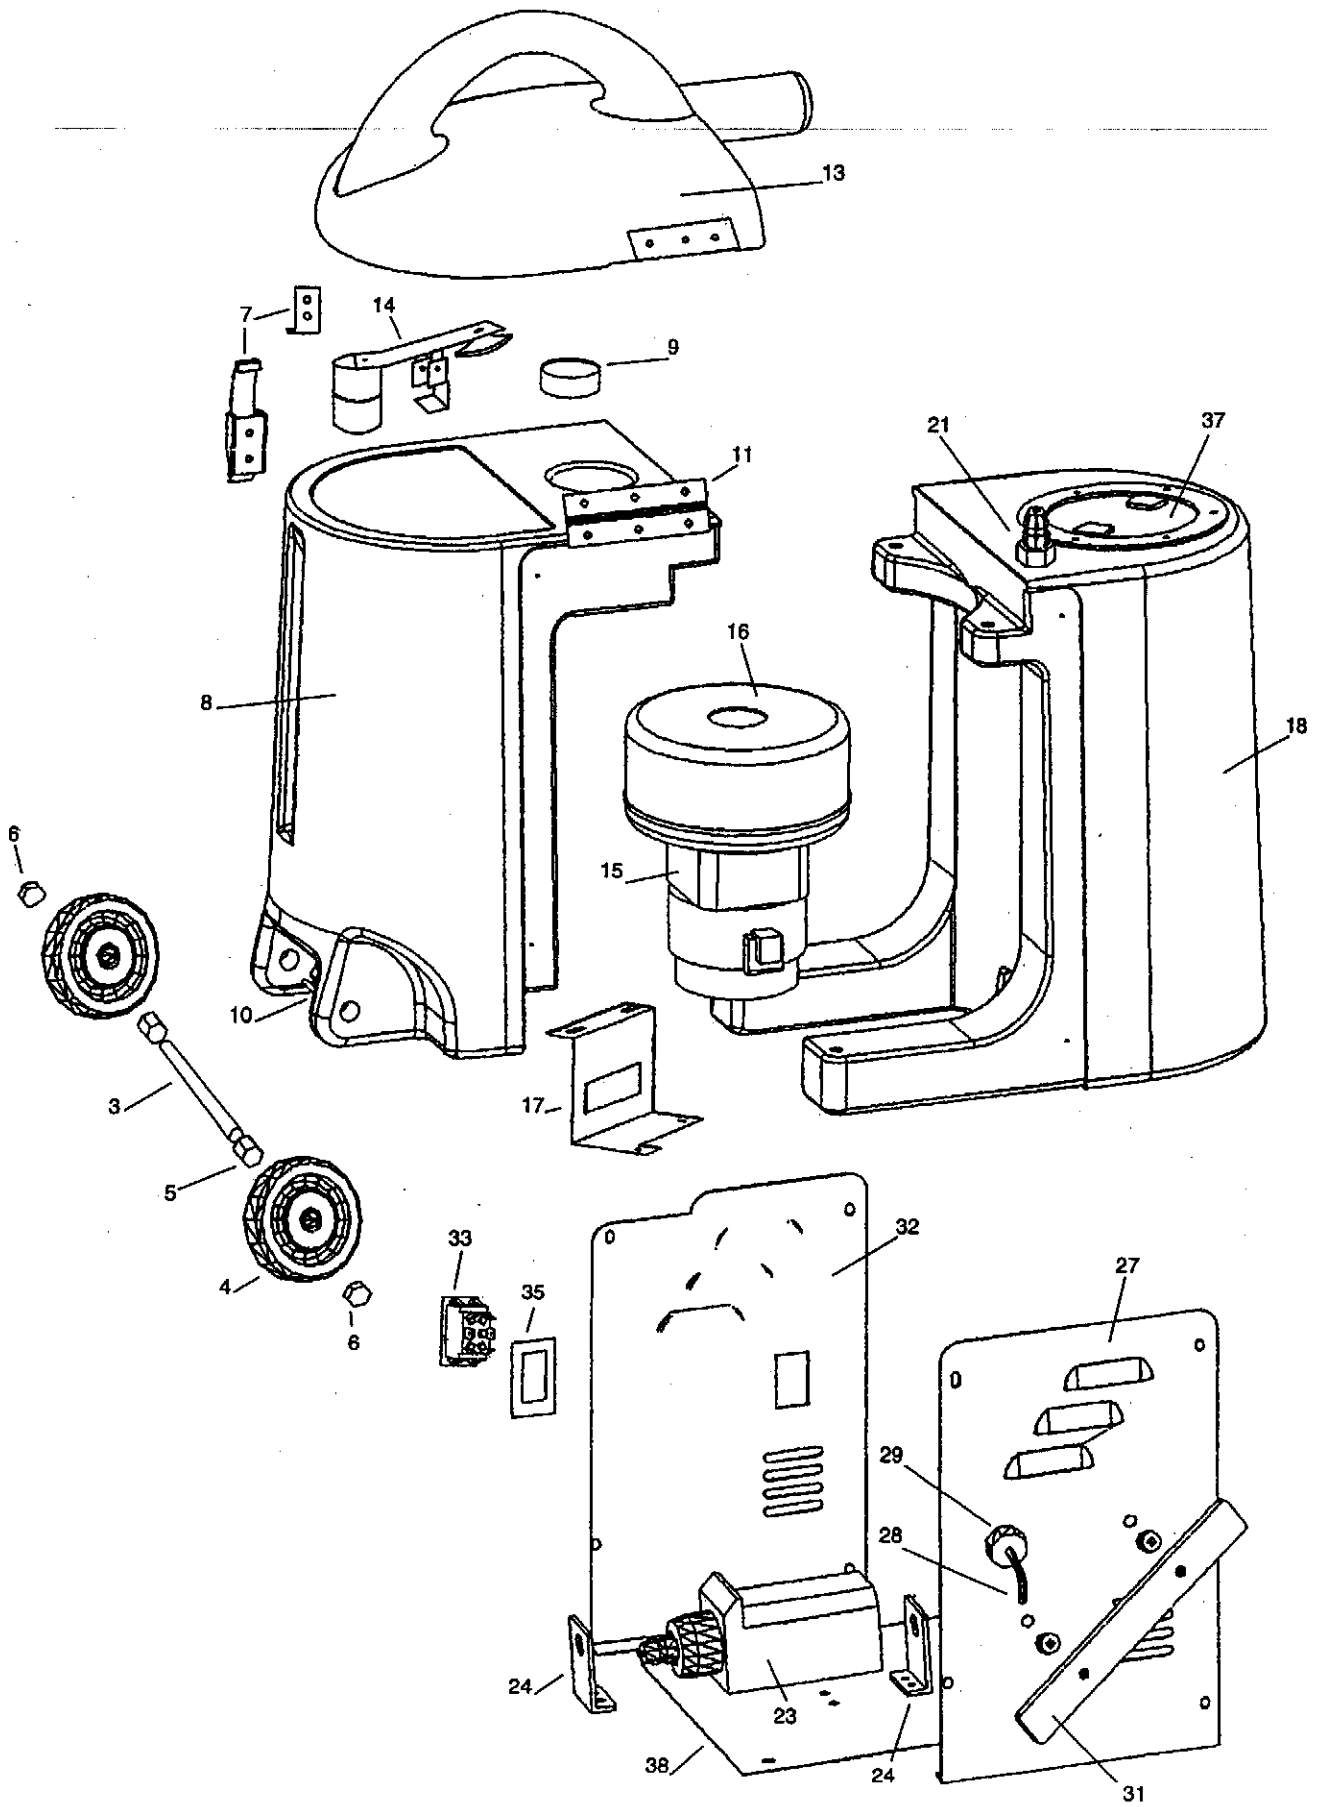

EX3S 3 Gallon Carpet Spotter

Parts Schematic

Item #85506

FLOOREQUIPMENTPARTS.COM

Better Resources. Better Results.
BETCO[®]

Parts Diagram

Parts List

ref. #	order #	description
3	82002	Axle
4	85740	Wheel
5	82003	Spacer, Wheel
6	82004	Pal Nut
7	85743	Latch
8	85744	Recovery Tank, w/screen, Spotter
9	85633	Foam Filter
10	85746	Drain Plug
11	85747	Hinge
12	85748	Gasket, Housing Lid
13	85749	Lid, Recovery Tank
14	85750	Flapper/float Assembly
15	85541	Motor, Vacuum
16	85545	Gasket, Motor
17	85751	Bracket, Motor
18	85752	Solution Tank
19	85636	Strainer, Solution Tank
20	85753	Hose, 1/4" ID (by the foot)
21	82005	Fitting, Brass, 1/8 FPT X 1/8" MQD
22	85755	Fitting, Brass, 1/4 MPT X 1/4" HB, 90 Deg. Elbow
23	85553	Pump, Oscillating
24	85756	Mount, Pump (pair)
25	82006	Fitting, Brass, Bulkhead, 3/4"
26	85758	Fitting, Nylon, 1/8" MPT X 1/4" HB, 90 Deg. Elbow
27	85759	Panel, Cord Access
28	85564	Cord, 18/3, 15'
29	83203	Strain Relief, 1/2" NPT
30	83215	Nut, Strain Relief
31	82007	Plate, Cord Wrap
32	85763	Panel, Switch
33	85571	Switch, Rocker, on/off/on
34	82008	Gasket, Bulkhead
35	85765	Label, Switch
36	85766	Panel, Bottom
37	82009	Lid, Solution Tank
38	82010	Gasket, Solution Tank Lid
39	82011	Hose Assembly, 1-1/4" X 10', w/hand tool
40	85730	Clamp, Hose, 2-1/4", SS

Not Shown

85738	Handle, Collapsable
85767	Chain, Sash (by foot)
85754	Male Quick Connect
85755	1/40 x 1/8 MBT 90 deg BHIS
82012	Pin, Hitch
85523	Replacement Hand Tool
82013	Lid, 4" Clear