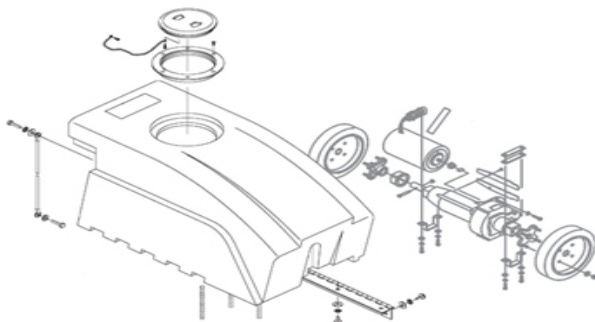

EX3S 3 Gallon Carpet Spotter

Parts Schematic

Item #85506

FLOOREQUIPMENTPARTS.COM

Better Resources. Better Results.
BETCO[®]

Parts Diagram

Parts List

ref. #	order #	description
3	82002	Axle
4	85740	Wheel
5	82003	Spacer, Wheel
6	82004	Pal Nut
7	85743	Latch
8	85744	Recovery Tank, w/screen, Spotter
9	85633	Foam Filter
10	85746	Drain Plug
11	85747	Hinge
12	85748	Gasket, Housing Lid
13	85749	Lid, Recovery Tank
14	85750	Flapper/float Assembly
15	85541	Motor, Vacuum
16	85545	Gasket, Motor
17	85751	Bracket, Motor
18	85752	Solution Tank
19	85636	Strainer, Solution Tank
20	85753	Hose, 1/4" ID (by the foot)
21	82005	Fitting, Brass, 1/8 FPT X 1/8" MQD
22	85755	Fitting, Brass, 1/4 MPT X 1/4" HB, 90 Deg. Elbow
23	85553	Pump, Oscillating
24	85756	Mount, Pump (pair)
25	82006	Fitting, Brass, Bulkhead, 3/4"
26	85758	Fitting, Nylon, 1/8" MPT X 1/4" HB, 90 Deg. Elbow
27	85759	Panel, Cord Access
28	85564	Cord, 18/3, 15'
29	83203	Strain Relief, 1/2" NPT
30	83215	Nut, Strain Relief
31	82007	Plate, Cord Wrap
32	85763	Panel, Switch
33	85571	Switch, Rocker, on/off/on
34	82008	Gasket, Bulkhead
35	85765	Label, Switch
36	85766	Panel, Bottom
37	82009	Lid, Solution Tank
38	82010	Gasket, Solution Tank Lid
39	82011	Hose Assembly, 1-1/4" X 10', w/hand tool
40	85730	Clamp, Hose, 2-1/4", SS

Not Shown

85738	Handle, Collapsable
85767	Chain, Sash (by foot)
85754	Male Quick Connect
85755	1/40 x 1/8 MBT 90 deg BHIS
82012	Pin, Hitch
85523	Replacement Hand Tool
82013	Lid, 4" Clear