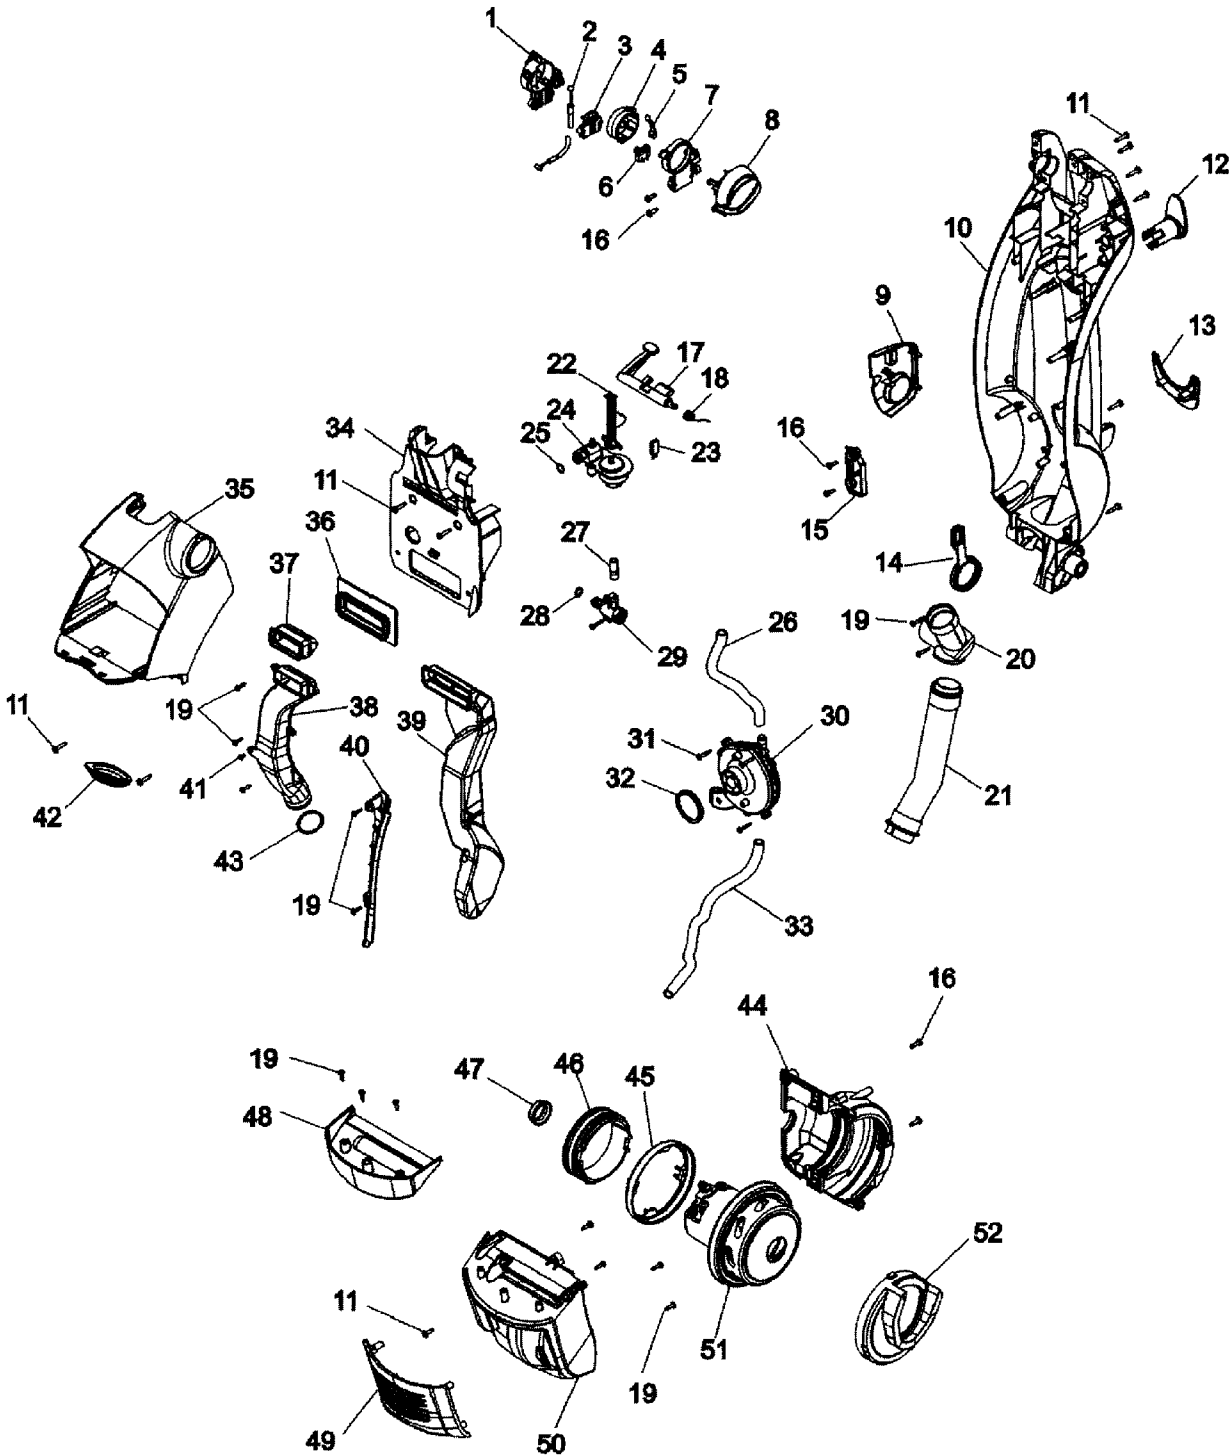

ASSEMBLY SCHEMATIC

MODEL NO.

H3050
H3060

12

PART LISTING / PRICE LIST

MODEL No.

H3050
H3060

ITEM	PART NUMBER	MODELS TO FIT	PART DESCRIPTION	LIST COST
1	93001119	H3050, H3060	BEARING - MODE CONTROL RIGHT	1.13
2	93001120	H3050, H3060	CABLE - MODE CONTROL	5.09
	93002293	H3050, H3060	CABLE RETAINER - FOOT	.89
3	93001136	H3050, H3060	CABLE RETAINER	.57
4	93001121	H3050, H3060	ACTUATOR - MODE CONTROL	1.13
5	93001122	H3050, H3060	SPRING - MODE CONTROL	.57
6	93001135	H3050, H3060	SWITCH - MODE CONTROL	5.09
7	93001123	H3050, H3060	BEARING - MODE CONTROL LEFT	1.13
8	59178671	H3050	KNOB - MODE CONTROL MYSTIC LIME GREEN	PENDING
	93001124	H3060	KNOB - MODE CONTROL ALASKAN GREEN	1.69
9	93002029	H3050	TOOL DOOR	2.26
	93001132	H3060	TOOL DOOR	1.69
10	93001128	H3050, H3060	TANK HOUSING	13.03
11	93001736	H3050, H3060	SCREW #8 x 12-3/4"	.57
12	93001130	H3050, H3060	UPPER CORD WRAP	1.13
13	93001131	H3050, H3060	LOWER CORD HOOK	1.13
14	93001164	H3050, H3060	SEAL - TOOL PORT	1.13
15	93001127	H3050, H3060	CORD RETAINER	.57
16	93001733	H3050, H3060	SCREW #8 x 12-1/2"	.57
17	59178667	H3050	LATCH - UPPER HANDLE MYSTIC LIME GREEN	PENDING
	93001156	H3060	LATCH - UPPER HANDLE ALASKAN GREEN	1.13
18	93001159	H3050, H3060	SPRING	.57
19	93001734	H3050, H3060	SCREW #6 x 10-1/2"	.57
20	93001172	H3050, H3060	LOWER SUCTION DUCT	.57
21	93001191	H3050, H3060	HOSE ASSEMBLY	4.53
22	93001161	H3050, H3060	CONTROL ROD - LOWER	.57
23	93001160	H3050, H3060	RESET SWITCH	2.82
24	93001162	H3050, H3060	RESERVOIR ASSEMBLY	7.31
25	93001155	H3050, H3060	O-RING	.57
26	93001134	H3050, H3060	TUBING - PUMP	.57
27	93001169	H3050, H3060	TUBING - QUICK DISCONNECT	.57
28	93001171	H3050, H3060	O-RING	.57
29	93001170	H3050, H3060	QUICK DISCONNECT	2.26