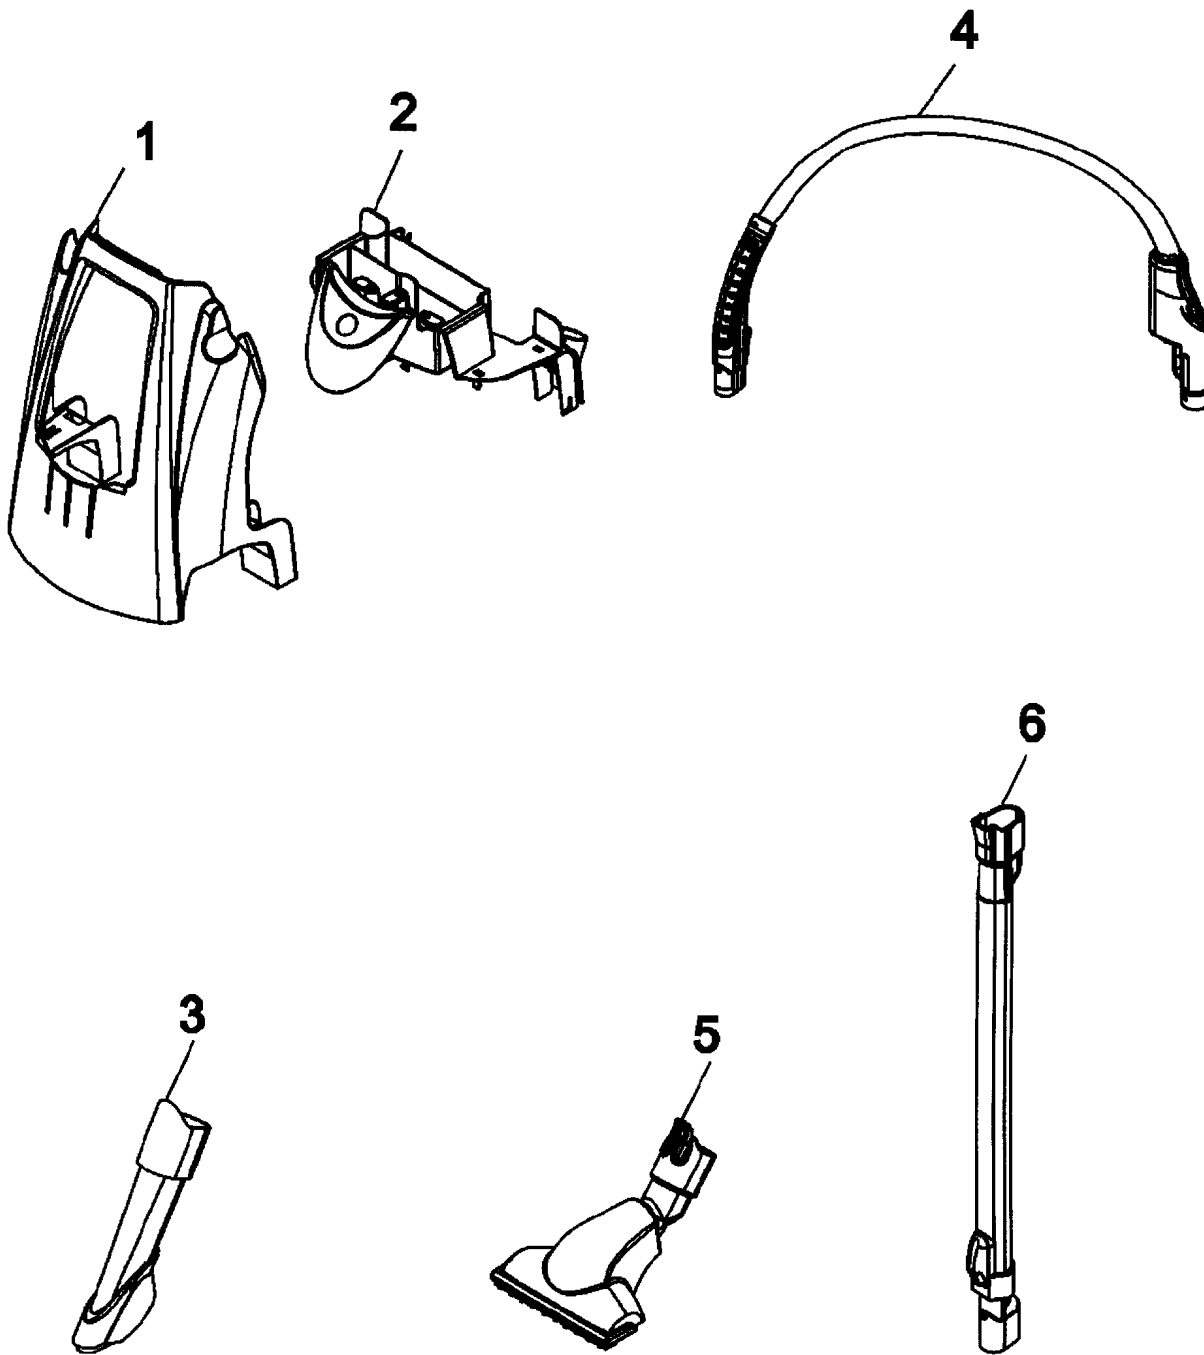

ASSEMBLY SCHEMATIC

MODEL NO.

H3050
H3060