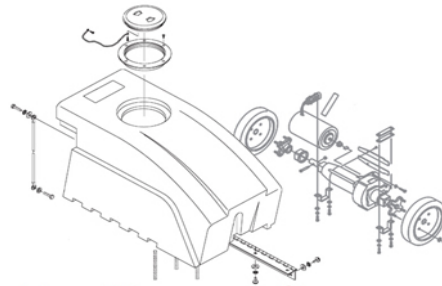

MODEL No.

- H2800
- H2850
- H3000
- H3030
- H3032
- H3040
- H3044
- H3045
- H3050
- H3060

FLOOREQUIPMENTPARTS.COM

- * PRICING, SPECIFICATION'S, AND PRODUCT AVAILABILITY ARE SUBJECT TO CHANGE WITHOUT NOTICE. PRICING IS FOB FACTORY, CANTON, OH
- * ALL INFORMATION CONTAINED WITHIN THIS SERVICE MANUAL IS PROPRIETARY INFORMATION OF TTI FLOOR CARE NORTH AMERICA.
- * **WARNING:** TO REDUCE THE RISK OF ELECTRICAL SHOCK OR INJURY, ALWAYS DISCONNECT THE APPLIANCE CORD FROM THE ELECTRICAL OUTLET OR REMOVE BATTERY PRIOR TO SERVICING THE UNIT.