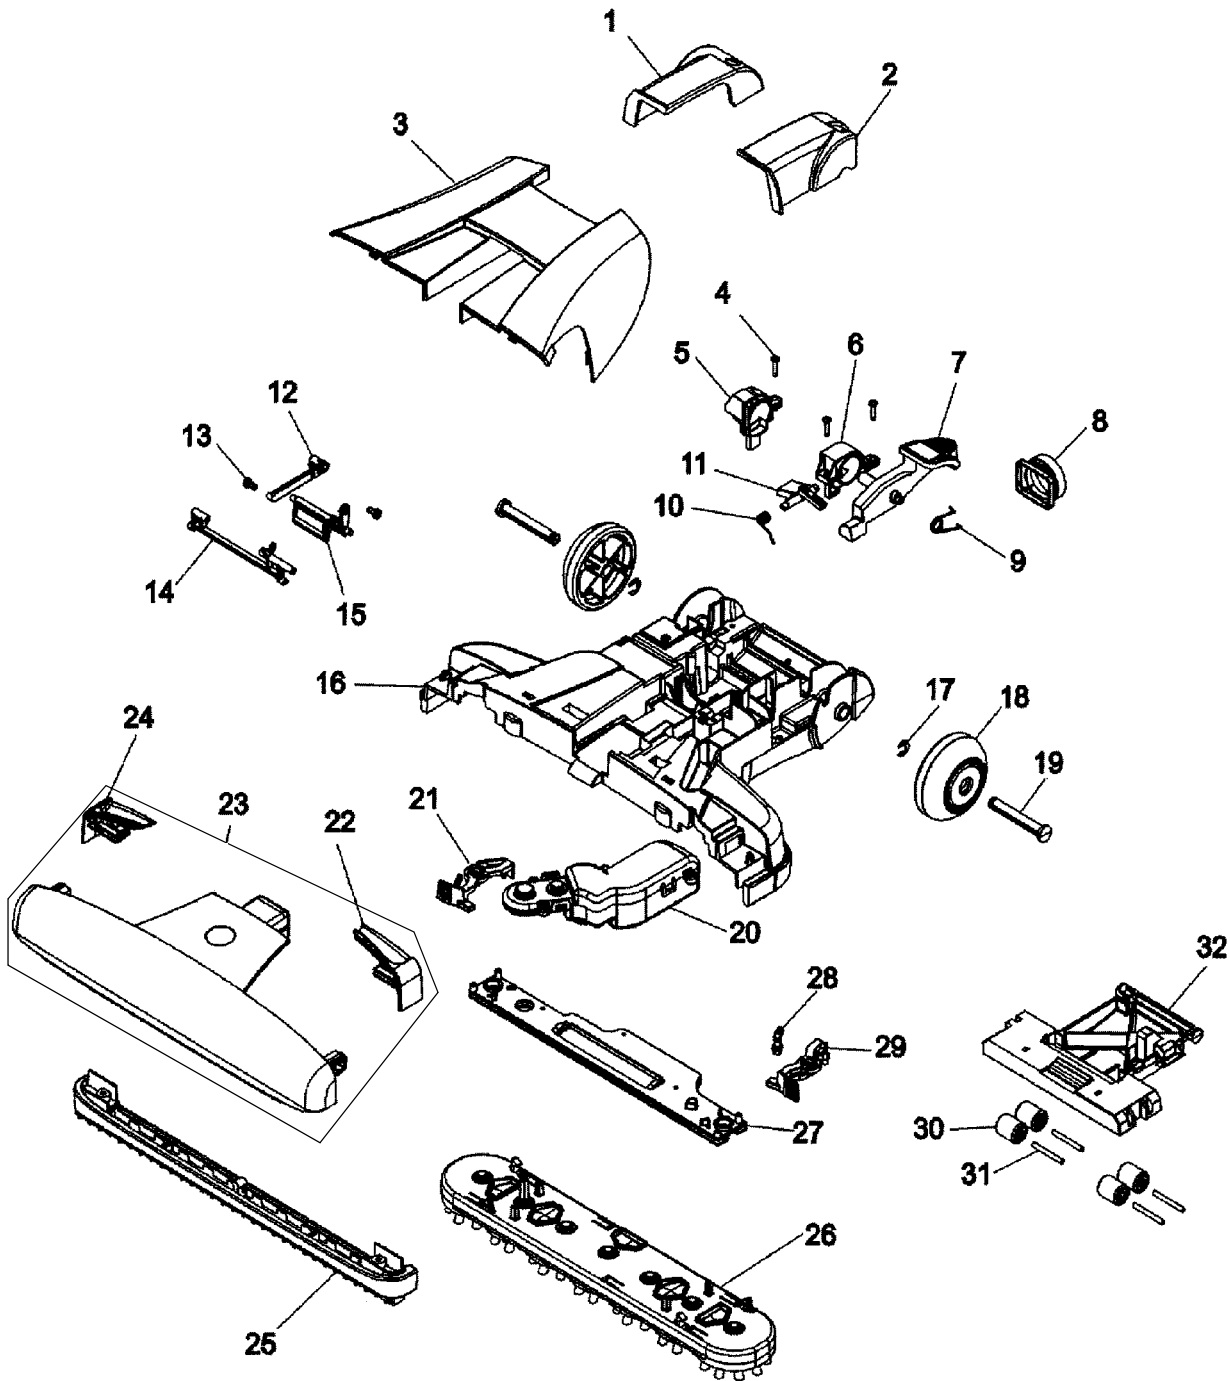

ASSEMBLY SCHEMATIC

MODEL NO.

H3040
H3044
H3045

FloorMate

12

PART LISTING / PRICE LIST

MODEL No.

H3040
H3044
H3045

ITEM	PART NUMBER	MODELS TO FIT	PART DESCRIPTION	LIST COST
1	93001041	H3040, H3044	HOOD REAR COVER - RIGHT	1.69
	59178904	H3045	HOOD REAR COVER - RIGHT CLEAR	1.26
2	93001038	H3040, H3044	HOOD REAR COVER - LEFT	1.69
	59178905	H3045	HOOD REAR COVER - LEFT CLEAR	1.26
3	93001057	H3040, H3044, H3045	HOOD / NOZZLE COVER	6.79
4	93001736	H3040, H3044, H3045	SCREW #8 x 12-3/4"	.57
5	93001056	H3040, H3044, H3045	TRUNNION COVER - RIGHT	.57
6	93001055	H3040, H3044, H3045	TRUNNION COVER - LEFT	.57
7	59178543	H3040, H3044	HANDLE RELEASE PEDAL - CRYSTAL BLUE	PENDING
	59178903	H3045	HANDLE RELEASE PEDAL - IMPERIAL RED	.98
8	59178534	H3040, H3044	GROMMET - WATER CHANNEL CRYSTAL BLUE	PENDING
	59178901	H3045	GROMMET - WATER CHANNEL IMPERIAL RED	.49
9	93001049	H3040, H3044, H3045	SPRING - HANDLE RELEASE PEDAL	.57
10	93001051	H3040, H3044, H3045	SPRING - HANDLE RELEASE	.57
11	93001050	H3040, H3044, H3045	HANDLE RELEASE	.89
12	93001068	H3040, H3044, H3045	LIFTER LINK	.57
13	93001066	H3040, H3044, H3045	FASTENER - PINCH PIN	.57
14	93001069	H3040, H3044, H3045	CAM ARM - BRUSH BLOCK	.89
15	93001067	H3040, H3044, H3045	CAM ARM - FRONT WHEEL CARRIAGE	.57
16	93001044	H3040, H3044	MAIN BODY / NOZZLE BASE - CRYSTAL BLUE	20.40
	59178911	H3045	MAIN BODY / NOZZLE BASE - IMPERIAL RED	20.40
17	59177088	H3040, H3044, H3045	LOCK RING	.57
18	93001061	H3040, H3044	REAR WHEEL ASSEMBLY - CRYSTAL BLUE	2.82
	59178902	H3045	REAR WHEEL ASSEMBLY - BLACK	2.31
19	93001059	H3040, H3044, H3045	REAR WHEEL AXLE	1.46
20	93001079	H3040, H3044, H3045	BRUSH MOTOR ASSEMBLY	31.74
21	59178518	H3040, H3044	LATCH - BRUSH BLOCK RIGHT CRYSTAL BLUE	PENDING
	59178898	H3045	LATCH - BRUSH BLOCK RIGHT IMPERIAL RED	.87
22	93001071	H3040, H3044	NOZZLE LATCH - LEFT CRYSTAL BLUE	1.13
	59178892	H3045	NOZZLE LATCH - LEFT IMPERIAL RED	1.68
23	59178924	H3040, H3044	NOZZLE ASSEMBLY - CRYSTAL BLUE	18.54
	59178888	H3045	NOZZLE ASSEMBLY - IMPERIAL RED	18.54
24	93001074	H3040, H3044	NOZZLE LATCH - RIGHT CRYSTAL BLUE	1.13
	59178890	H3045	NOZZLE LATCH - RIGHT IMPERIAL RED	1.68
25	93001095	H3040, H3044	SQUEEGEE ASSEMBLY - CRYSTAL BLUE	9.06
	59178889	H3045	SQUEEGEE ASSEMBLY - IMPERIAL RED	8.68