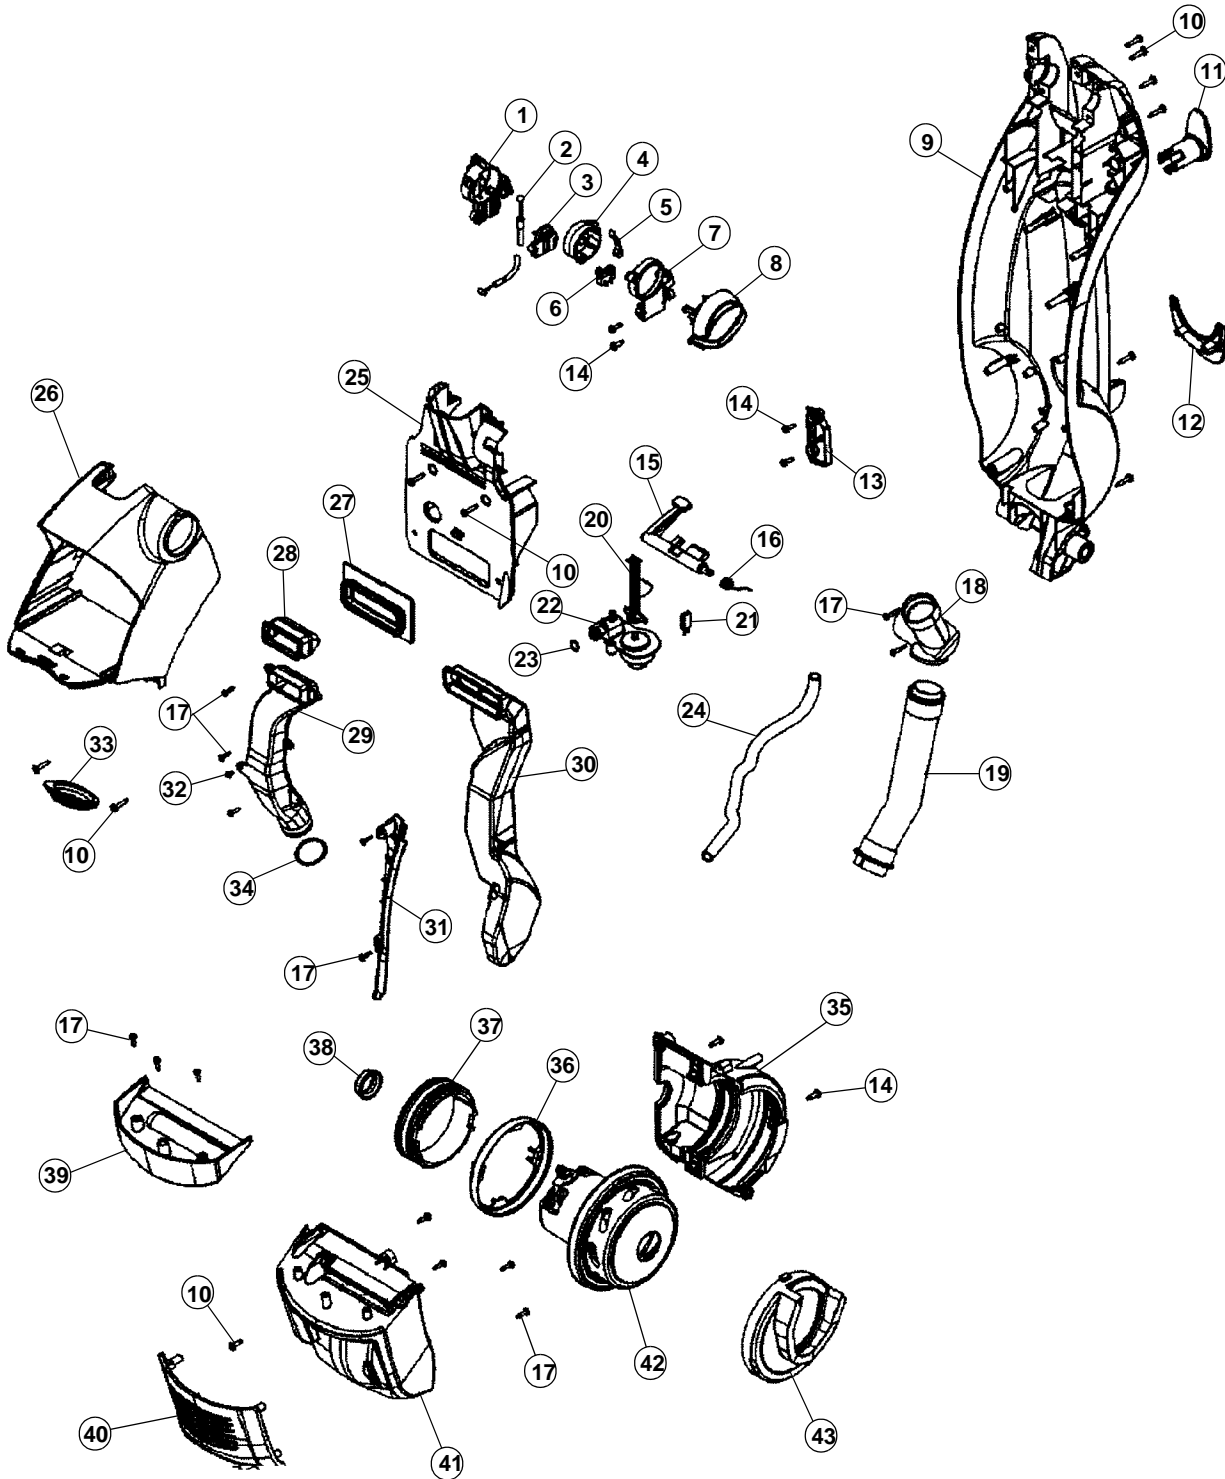

ASSEMBLY SCHEMATIC

MODEL NO.

H3040
H3044
H3045

FloorMate

12

PART LISTING / PRICE LIST

MODEL No.

H3040
H3044
H3045

ITEM	PART NUMBER	MODELS TO FIT	PART DESCRIPTION	LIST COST
1	93001119	H3040, H3044, H3045	BEARING - MODE CONTROL RIGHT	1.13
2	93001120	H3040, H3044, H3045	CABLE - MODE CONTROL	5.09
	93002293	H3040, H3044, H3045	CABLE RETAINER - FOOT	.89
3	93001136	H3040, H3044, H3045	CABLE RETAINER	.57
4	93001121	H3040, H3044, H3045	ACTUATOR - MODE CONTROL	1.13
5	93001122	H3040, H3044, H3045	SPRING - MODE CONTROL	.57
6	59178361	H3040, H3044, H3045	SWITCH - MODE CONTROL	PENDING
7	93001123	H3040, H3044, H3045	BEARING - MODE CONTROL LEFT	1.13
8	59178552	H3040, H3044	KNOB - MODE CONTROL CRYSTAL BLUE	PENDING
	59178907	H3045	KNOB - MODE CONTROL IMPERIAL RED	1.05
9	93001129	H3040, H3044, H3045	TANK HOUSING	13.03
10	93001736	H3040, H3044, H3045	SCREW #8 x 12-3/4"	.57
11	93001130	H3040, H3044, H3045	UPPER CORD WRAP	1.13
12	93001131	H3040, H3044, H3045	LOWER CORD HOOK	1.13
13	93001127	H3040, H3044, H3045	CORD RETAINER	.57
14	93001733	H3040, H3044, H3045	SCREW #8 x 12-1/2"	.57
15	59178535	H3040, H3044	LATCH - UPPER HANDLE/RIGHT CRYSTAL BLUE	PENDING
	59178910	H3045	LATCH - UPPER HANDLE IMPERIAL RED	.88
16	93001159	H3040, H3044, H3045	SPRING	.57
17	93001734	H3040, H3044, H3045	SCREW #6 x 10-1/2"	.57
18	93001172	H3040, H3044, H3045	LOWER SUCTION DUCT	.57
19	59178830	H3040, H3044	HOSE ASSEMBLY - CRYSTAL BLUE	.88
	59178899	H3045	HOSE ASSEMBLY - IMPERIAL RED	4.26
20	93001161	H3040, H3044, H3045	CONTROL ROD - LOWER	.57
21	93001160	H3040, H3044, H3045	RESET SWITCH	2.82
22	93001829	H3040, H3044, H3045	RESERVOIR ASSEMBLY	7.31
23	93001155	H3040, H3044, H3045	O-RING	.57
24	93001165	H3040, H3044, H3045	TUBING - 28"	1.13
25	93001154	H3040, H3044, H3045	HANDLE RETAINER	3.96
26	93001176	H3040, H3044	CARRY HANDLE	6.79
	59178909	H3045	CARRY HANDLE	11.06
27	93001174	H3040, H3044, H3045	SEAL - SUCTION DUCT	1.13
28	93001175	H3040, H3044, H3045	SEAL - RECOVERY DUCT	1.13
29	93002026	H3040, H3044, H3045	RECOVERY DUCT	4.76
30	59178291	H3040, H3044, H3045	SUCTION DUCT	PENDING
31	93001166	H3040, H3044, H3045	CORD COVER - TANK HOUSING	7.77