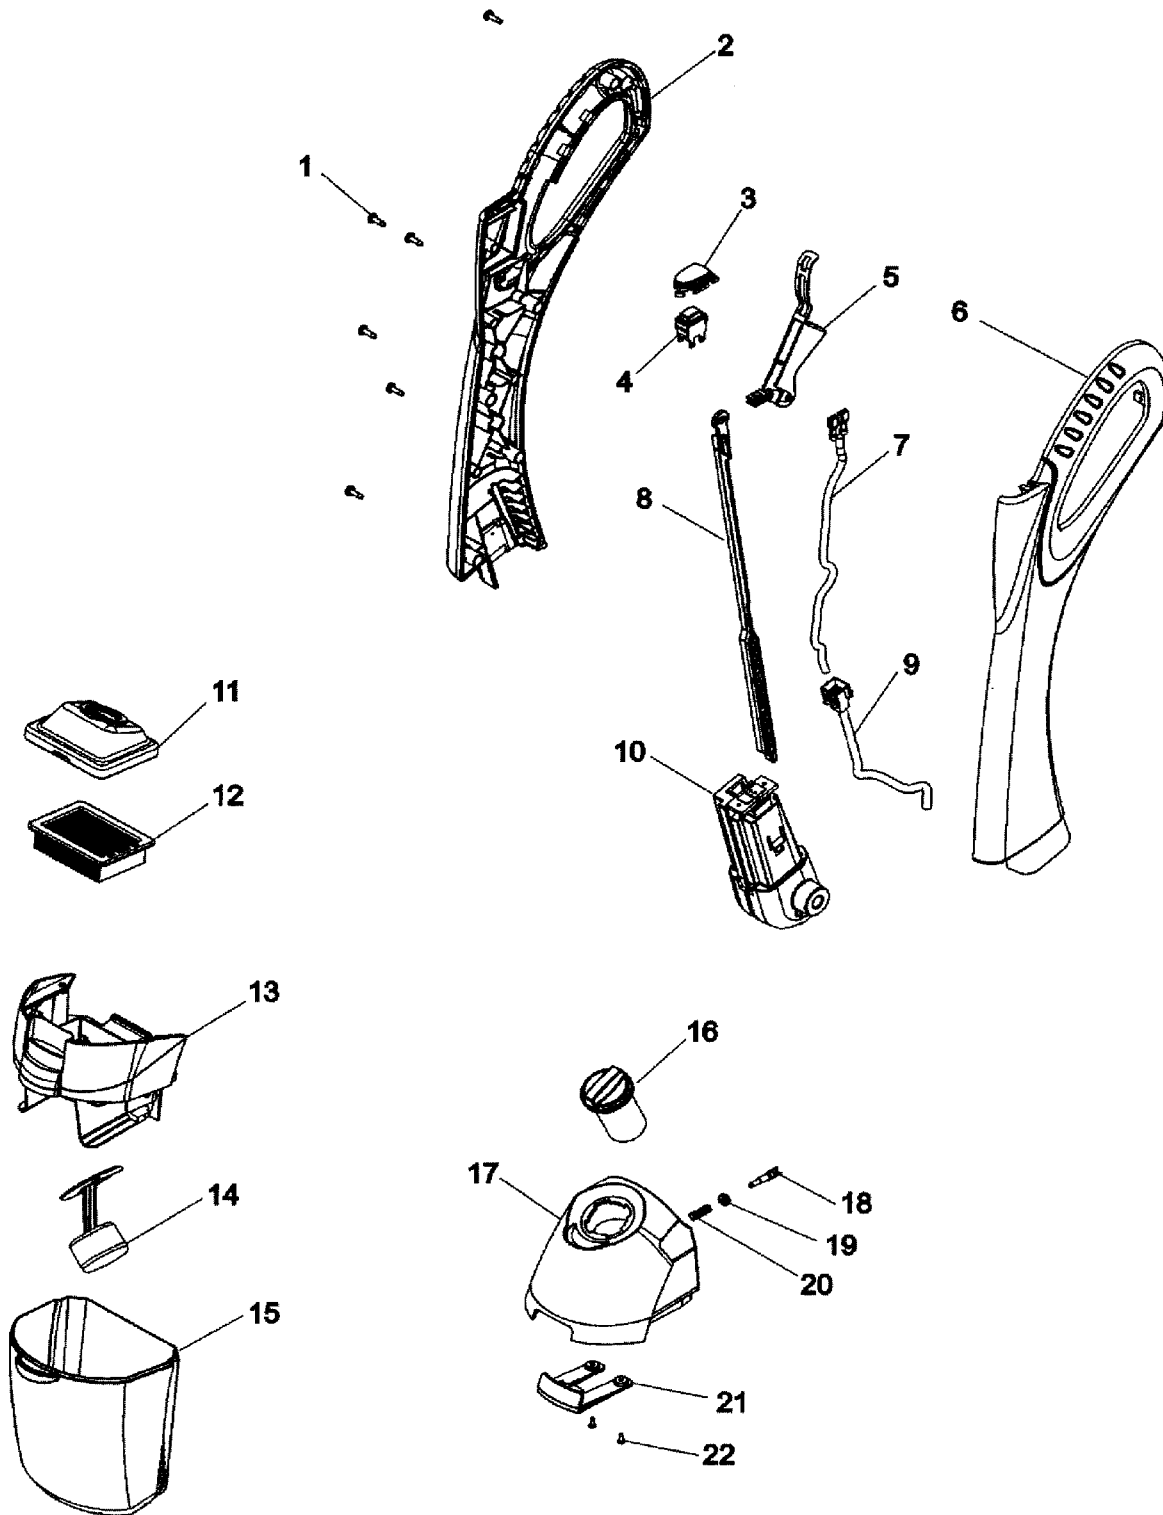

ASSEMBLY SCHEMATIC

MODEL NO.

H3040
H3044
H3045

FloorMate

12

PART LISTING / PRICE LIST

MODEL No.

H3040
H3044
H3045

ITEM	PART NUMBER	MODELS TO FIT	PART DESCRIPTION	LIST COST
1	93001733	H3040, H3044, H3045	SCREW #8 x 12-1/2"	.57
2	59178565	H3040, H3044	UPPER HANDLE - RIGHT CRYSTAL BLUE	8.96
	59178914	H3045	UPPER HANDLE - RIGHT IMPERIAL RED	9.17
3	93001113	H3040, H3044	SWITCH BOOT - CRYSTAL BLUE	1.13
	59178906	H3045	SWITCH BOOT - IMPERIAL RED	1.96
4	93001972	H3040, H3044, H3045	SWITCH	5.66
5	93001109	H3040, H3044, H3045	CONTROL LEVER	1.13
6	59178564	H3040, H3044	UPPER HANDLE - LEFT CRYSTAL BLUE	9.09
	59178913	H3045	UPPER HANDLE - LEFT IMPERIAL RED	9.17
7	93001115	H3040, H3044, H3045	WIRING HARNESS - UPPER HANDLE	5.09
8	93001110	H3040, H3044, H3045	CONTROL ROD UPPER	1.42
9	93001141	H3040, H3044, H3045	WIRING HARNESS - UPPER HANDLE CORE	3.16
10	93001137	H3040, H3044, H3045	UPPER HANDLE CORE ASSEMBLY	5.09
11	93001179	H3040, H3044, H3045	FILTER LID	1.46
12	40112050	H3040, H3044, H3045	TANK FILTER (1 PER)	4.99 NON DISC
13	93001181	H3040, H3044	RECOVERY TANK LID ASSEMBLY - C BLUE	17.00
	59178875	H3045	RECOVERY TANK LID ASSEMBLY - CLEAR	26.39
14	59178801	H3040, H3044, H3045	FLOAT - HINGED FRONT	PENDING
15	59178791	H3040, H3044	RECOVERY TANK - CRYSTAL BLUE	28.34
	59178873	H3045	RECOVERY TANK - CLEAR	28.34
16	93001143	H3040, H3044	SOLUTION TANK CAP ASSEMBLY - CRYSTAL BLUE	4.06
	59178885	H3045	SOLUTION TANK CAP ASSEMBLY - IMPERIAL RED	4.06
17	93001146	H3040, H3044	SOLUTION TANK ASSEMBLY - CRYSTAL BLUE	24.84
	59178884	H3045	SOLUTION TANK ASSEMBLY - IMPERIAL RED	24.84
18	93001148	H3040, H3044, H3045	VALVE STEM	.57
19	93001149	H3040, H3044, H3045	VALVE SEAL	.57
20	93001150	H3040, H3044, H3045	SPRING - SOLUTION TANK VALVE	.57
21	59178493	H3040, H3044	LATCH - SOLUTION TANK CRYSTAL BLUE	PENDING
	59178882	H3045	LATCH - SOLUTION TANK IMPERIAL RED	.63
22	93001735	H3040, H3044, H3045	SCREW #6 x 24-3/8"	.57
	93001976	H3040, H3044, H3045	SPRING - SOLUTION TANK LATCH	.57