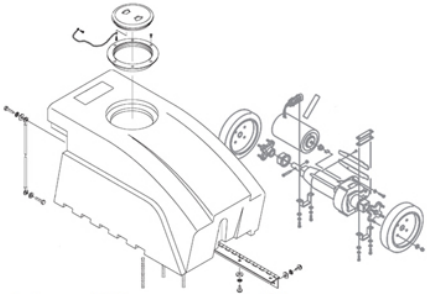

# Parts List

Model C2401 and C2401-010

[www.hoover.com](http://www.hoover.com)

**FLOOR-EQUIPMENT-PARTS.COM**

## Model C2401 and C2401-010

ITEM	PART NUMBER	MODELS TO FIT	PART DESCRIPTION
1	2KE2185000	C2401, C2401010	HARNESS ASSEMBLY COMPLETE
2	1KE0425600	C2401, C2401010	CORD RESTRAINT
3	1KE0430600	C2401, C2401010	SHOULDER STRAP
4	2KE2200000	C2401	HOSE ASSEMBLY COMPLETE
	2KE0600000	C2401010	HOSE ASSEMBLY COMPLETE
5	2KE2225000	C2401	CURVED TELESCOPIC METAL WANDS - 2 PC
	2KE0635600	C2401010	STRAIGHT TELESCOPIC METAL WANDS - 2 PC
6	1KE2255000	C2401	CONNECTOR
7	2KE2235000	C2401	FLOOR TOOL 1-1/2
	2KE0640600	C2401010	FLOOR TOOL 1-1/4
8	2KE2410000	C2401	FLOOR BRUSH TOOL 1-1/2
	2KE8100000	C2401010	TURBO FLOOR TOOL 1-1/4
9	1KE2250000	C2401	LONG CREVICE TOOL 1-1/2
	1KE0645600	C2401010	LONG CREVICE TOOL 1-1/4
10	2KE2245000	C2401	DUSTING BRUSH 1-1/2
	2KE0650600	C2401010	DUSTING BRUSH 1-1/4
11	2KE2240000	C2401	UPHOLSTREY TOOL 1-1/2
	2KE0655600	C2401010	UPHOLSTREY TOOL 1-1/4
12	1KE0405000	C2401, C2401010	BOLT SCREW - HARNESS HARDWARE
13	1KE0420000	C2401, C2401010	SMALL WASHER - HARNESS HARDWARE
14	1KE0410000	C2401, C2401010	NUT - HARNESS HARDWARE