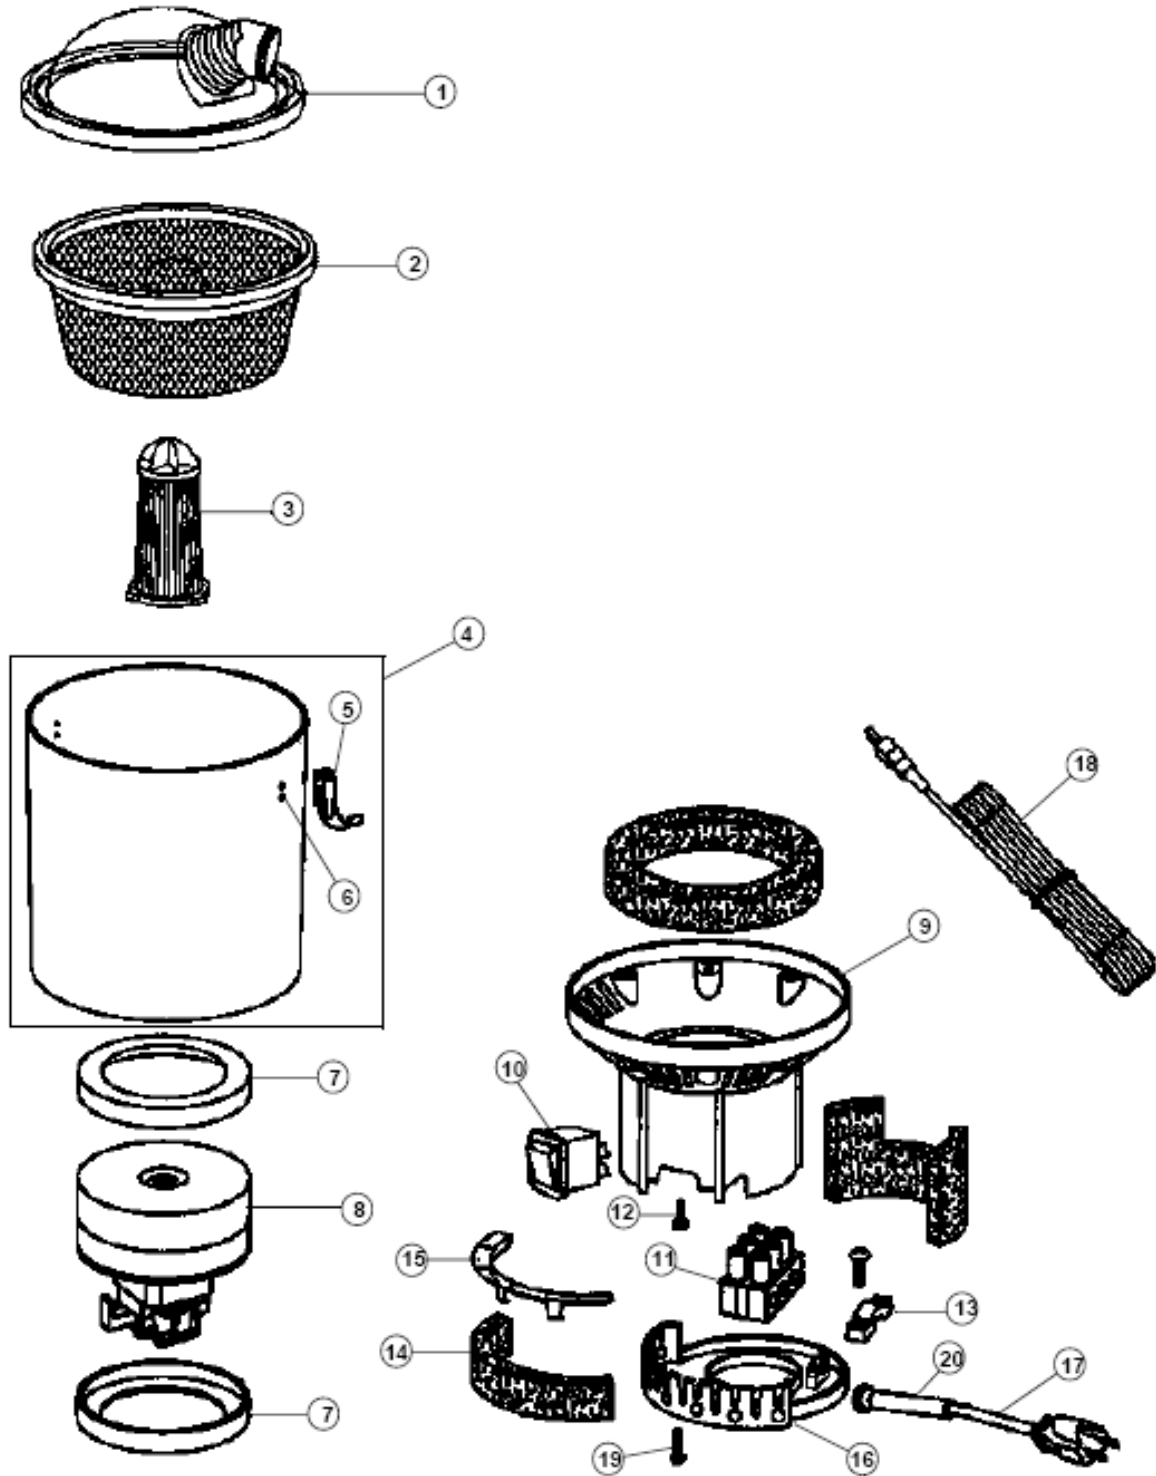

Model C2401 and C2401-010

ASSEMBLY SCHEMATIC

Model C2401 and C2401-010

ITEM	PART NUMBER	MODELS TO FIT	PART DESCRIPTION
1	2KE2100000	C2401, C2401010	TOP DOME LID ASSEMBLY
2	2KE2105000	C2401, C2401010	DUST BAG W/RUBBER RING
3	2KE2110000	C2401, C2401010	HEPA FILTER
4	12401100	C2401, C2401010	MAIN CANISTER BODY COMPLETE
5	1KE0205000	C2401, C2401010	TOGGLE LATCH
6	1KE0206000	C2401, C2401010	RIVET
7	1KE0210000	C2401, C2401010	MOTOR GASKET
8	2KE0210000	C2401, C2401010	MOTOR ASSEMBLY
9	1KE0225BG0	C2401, C2401010	INTERMEDIATE HOUSING
10	1KE2140000	C2401, C2401010	ROCKER SWITCH
11	1KE0275000	C2401, C2401010	WIRING LOOM - INCLUDES THERMAL
12	1KE0245000	C2401, C2401010	SCREW - 5MM X 20MM
13	1KE0260600	C2401, C2401010	CABLE CLAMP
14	1KE2155000	C2401, C2401010	EXTERNAL MOTOR FILTER
15	1KE2150000	C2401, C2401010	EXTERNAL MOTOR FILTER CAGE
16	1KE0281600	C2401, C2401010	BOTTOM CAP
17	12401200	C2401, C2401010	POWER CORD PIGTAIL - 10 AMP
18	12401300	C2401, C2401010	EXTENSION CORD
19	1KE0285000	C2401, C2401010	SCREW - BOTTOM CAP
20	1KE1255000	C2401, C2401010	STRAIN RELIEF GROMMET
	1KE2103000 401000BP	C2401, C2401010	TYPE BP PAPER BAG - BULK TYPE BP PAPER BAG - 7 PACK