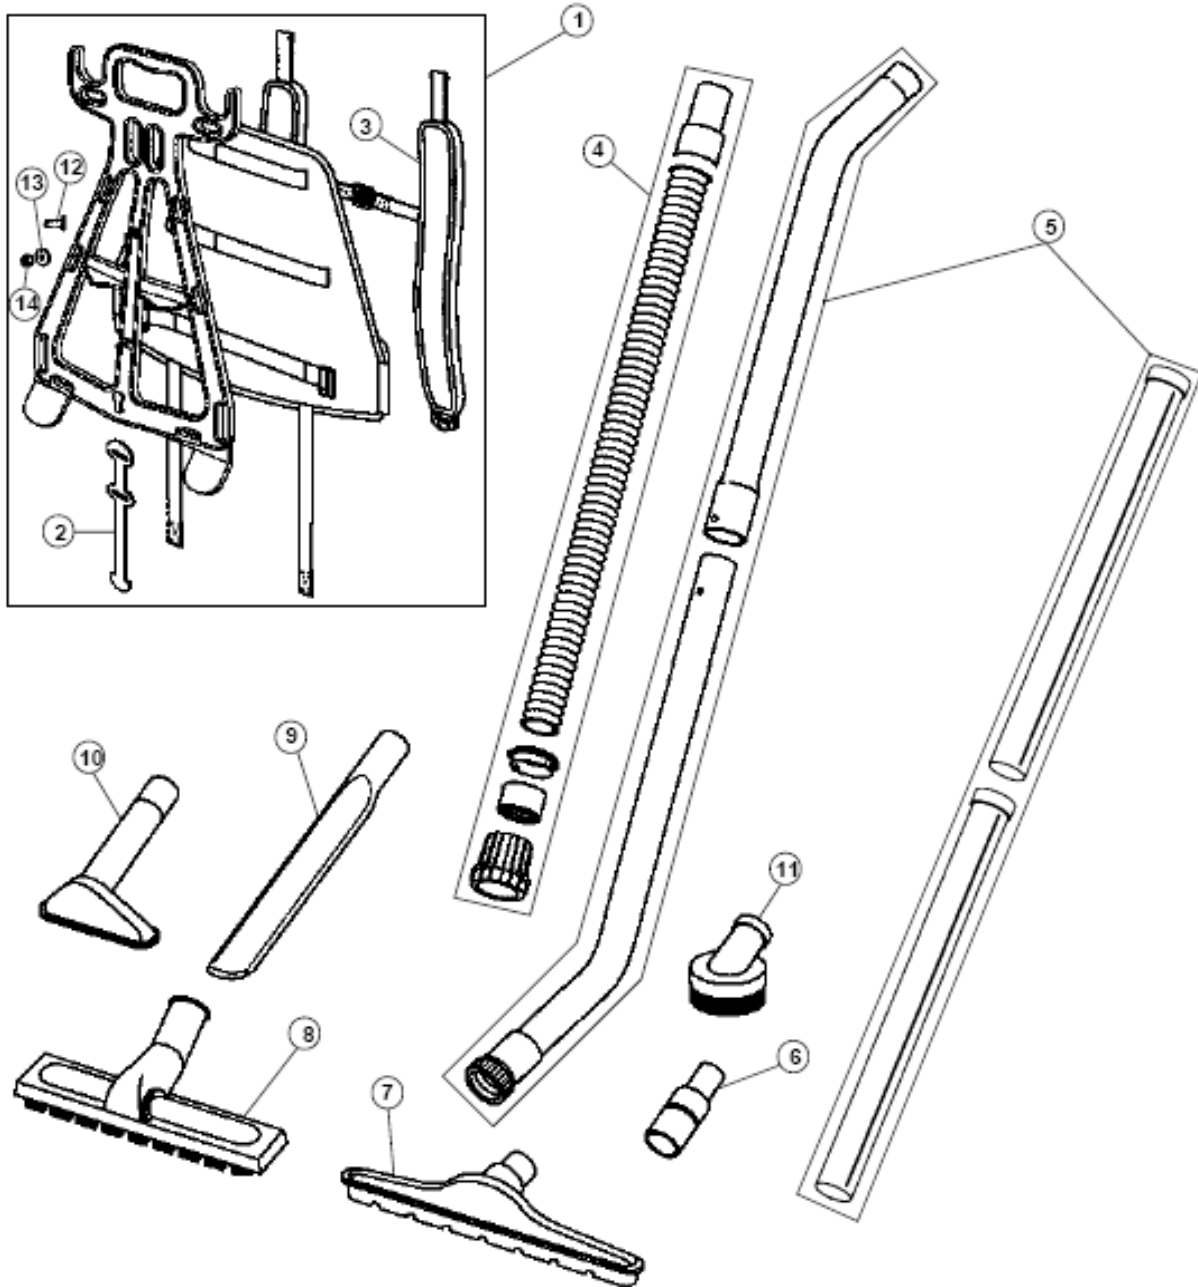

## ASSEMBLY SCHEMATIC

## Model C2401 and C2401-010

ITEM	PART NUMBER	MODELS TO FIT	PART DESCRIPTION
1	2KE2185000	C2401, C2401010	HARNESS ASSEMBLY COMPLETE
2	1KE0425600	C2401, C2401010	CORD RESTRAINT
3	1KE0430600	C2401, C2401010	SHOULDER STRAP
4	2KE2200000	C2401	HOSE ASSEMBLY COMPLETE
	2KE0600000	C2401010	HOSE ASSEMBLY COMPLETE
5	2KE2225000	C2401	CURVED TELESCOPIC METAL WANDS - 2 PC
	2KE0635600	C2401010	STRAIGHT TELESCOPIC METAL WANDS - 2 PC
6	1KE2255000	C2401	CONNECTOR
7	2KE2235000	C2401	FLOOR TOOL 1-1/2
	2KE0640600	C2401010	FLOOR TOOL 1-1/4
8	2KE2410000	C2401	FLOOR BRUSH TOOL 1-1/2
	2KE8100000	C2401010	TURBO FLOOR TOOL 1-1/4
9	1KE2250000	C2401	LONG CREVICE TOOL 1-1/2
	1KE0645600	C2401010	LONG CREVICE TOOL 1-1/4
10	2KE2245000	C2401	DUSTING BRUSH 1-1/2
	2KE0650600	C2401010	DUSTING BRUSH 1-1/4
11	2KE2240000	C2401	UPHOLSTREY TOOL 1-1/2
	2KE0655600	C2401010	UPHOLSTREY TOOL 1-1/4
12	1KE0405000	C2401, C2401010	BOLT SCREW - HARNESS HARDWARE
13	1KE0420000	C2401, C2401010	SMALL WASHER - HARNESS HARDWARE
14	1KE0410000	C2401, C2401010	NUT - HARNESS HARDWARE