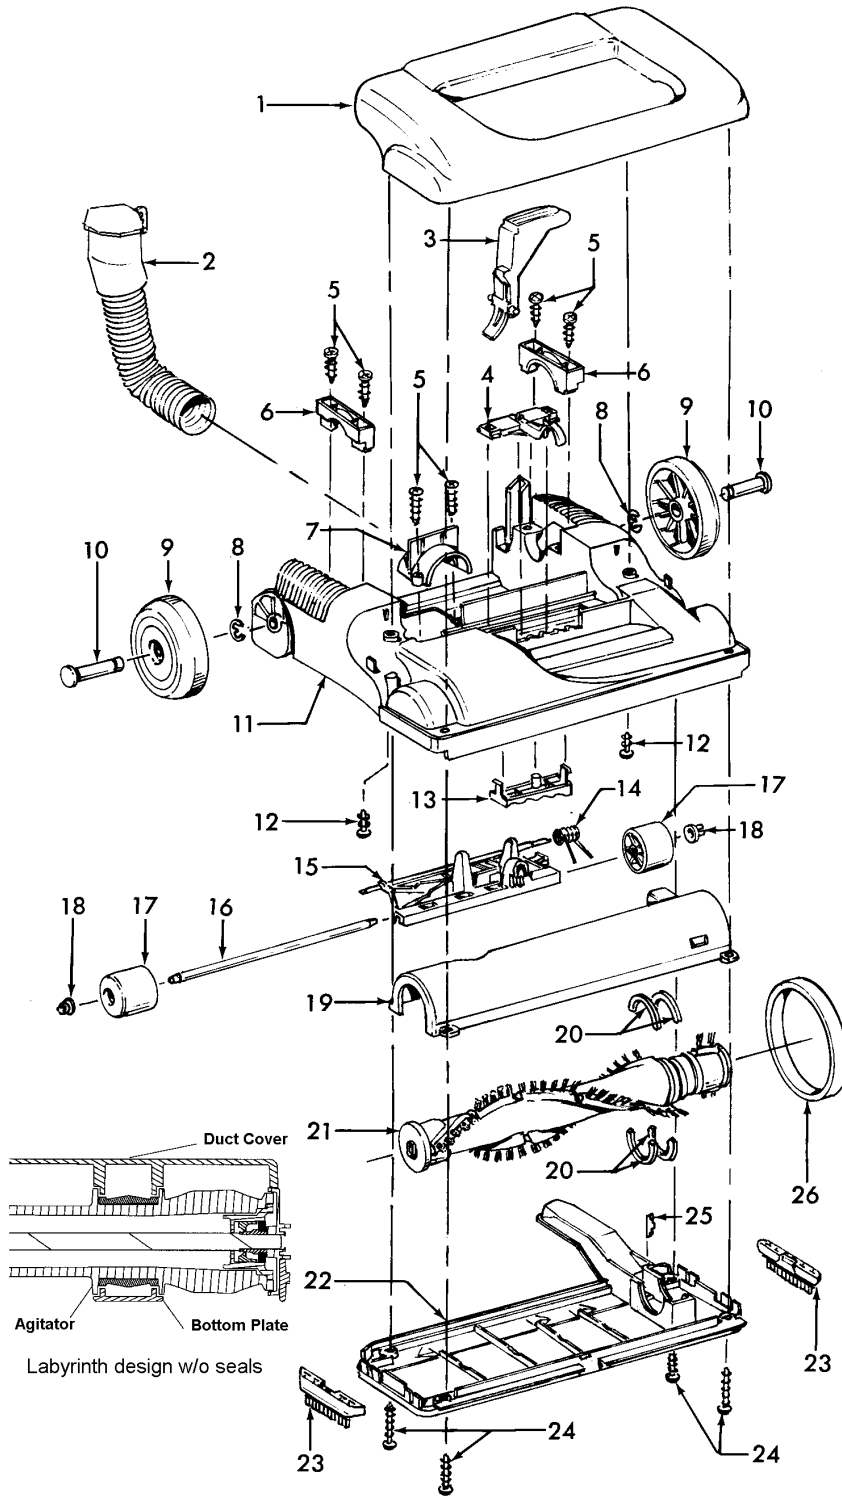

**Commercial WindTunnel**

**Model C1703-900, C1703-920, C1705-900**

Ref. No.	Part No.	Description	Ref. No.	Part No.	Description
1	48663207	Upper Handle Assem. (Inc. item 2)	31	34123050	Bag Door Gasket - Bottom
2	39442043	Cord Wrap	32	37944010	Cover - ABE
3	27479307	Wire Tie	33	21447072	Screw
4	27618508	Wire Connector	34	47173027	Wiring Harness
5	N/A	Terminal	35	27313101	Dirt Finder Lamp
6	28161067	Switch - 1/4" terminals	36	34131019	Wire Opening Plug
7	N/A	Terminal	37	36322030	Motor Mount - Small
8	40309039	Bag Housing	38	38765019	Secondary Filter
9	40201149	Handle Hardware	39	36426034	Secondary Filter Retainer
10	27482231	Strain Relief	40	21641558	Hex Nut (2)
11	46583051	Cord - 35' - C1703-900	41	36426039	Filter Holder - ABE
	46583052	Cord - 50' - C1703-920, C1705-900	42	43613006	Cartridge Filter
12	31178017	Hose Connector Gasket	43	4010100Y	Throw Away Bag ( 3 pack)
13	38641005	Hose Connector (also order it. 12)		43667051	Cloth Reusable "Y" Bag
14	43434031	Hose Assembly	44	38781057	Bag Door Gasket
15	21447242	Screw (4)	45	37254100	Bag Housing Door - AG (Inc. items 31, 44)
16	92001070	Tool / Hose Holder	46	43457024	Nozzle Hose Ext. w/ Door
17	23149002	Screw	47	36433117	Upper Wand Holder
18	43431005	Angled Connector Assembly	48	36433116	Lower Wand Holder
19	34311004	Wire Opening Seal	49	27478456	Attachment Cord Clamp
20	38614044	Furniture Nozzle		56511A46	Owner Manual
21	38617027	Crevice Tool	<b>Items not Illustrated</b>		
22	43414174	Dusting Brush Assembly	90001125	Cord Protector - (Located 10" above the strain relief - item 10. Held into position by item 49)	
23	38634078	Extension Tube - AG (2)	39441016	Cord Clip	
24	36322037	Motor Mount - Large	21447236 *	Screw - (Used to secure 39441016 cord clip)	
25	43576180	Motor Assembly	49811073	Lead Wire - red - 1/4" terminal (lead wire from cord to switch)	
	41311017	Motor Brushes (2)			
	43566016	Motor Suction Fan			
26	28382086	Thermal Protector			
27	21447230	Screw (5)			
28	37196009	Motor Cover - AG			
29	21447228	Screw (2)			
30	39383107	Lens			