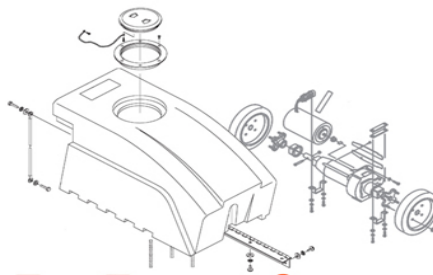

Parts List

Model C1633

www.hoover.com

FLOOREQUIPMENTPARTS.COM

Model C1633

Ref No.	Part No.	Description	Ref No.	Part No.	Description
1	38335009	Support Spring	49	43263005	Cam Follower - Plastic
2	43667056	Cloth Bag Assembly	50	41431013	Wheel Shaft And Support
3	35173001	Expander	51	34252005	Yoke
4	34122009	Seal	52	161513--	Spring
5	41427013	Dust Cup Support	53	21312806	Washer
6	36155011	Latch	54	27479307	Cable Tie
7	34123020	Gasket	55	41961009	Indicator Guide Assembly
8	38775001	Dirt Cup	56	35276006	Indicator Guide Spring
9	43675188	Dirt Cup And Bag Assembly	57	41119009	Retainer And Sleevng
10	51151037	Indicator	58	21447220	Screw
11	38456044	Nozzle Adjustment Lever	59	168278AY	Washer
12	27479307	Cable Tie	60	012997AW	Rivet
13	012954--	Screw	61	36951004	Retainer
14	37954004	Bail / Handle Fork Cover Plate	62	21256134	Rivet
15	048969--	Wire Nut	63	48111008	Indicator Lens
16	21354155	Lock Washer	64	42251336	Hood / Nozzle Cover
17	36913026	Insulator / Strain Relief	65	37246044	Hood Panel
18	23187363	Screw	66	52115214	Hood Name Plate
19	21631302	Handle Bolt	67	36231151	Furniture Guard
20	35463011	Handle Retainer Plate	68	045533AY	Screw
22	41416064	Bail / Handle Fork	69	014062--	Lock Washer
23	012560--	Nut	70	43574191	Motor And Seal Kit
24	48631134	Lower Handle	71	012559FW	Spring
25	32277008	Handle Clamp Nut	72	017001FW	Screw - Self Tapping
26	013704--	Lock Washer	73	34665007	Pivot Pin Retainer
27	48646093	Handle Assembly	74	034791AG	Front Wheel
28	48643091	Upper Handle	75	21312724	Washer
29	39454070	Handle Grip	76	047457AY	Front Wheel Shaft
30	46583009	Power Cord - 50'	77	048422--	Rivet
31	34785017	Cord Retainer	78	42242277	Main Body - Nozzle Base
32	36215025	Cord Protector	79	21312781	Support Washer 0.99
33	38424003	Switch Pedal	80	34784021	Agitator Retaining Spring
34	24735022	Circular Clip	81	38313023	Motor Lead Spring
35	41424011	Bag Flange With Sealant	83	48414021	Agitator Assembly
36	36425023	Clamp	84	044783AG	Belt
37	38673001	Bellows	86	37245081	Bottom Plate / Nozzle Guard-Plastic
38	35217006	Mounting Bracket	87	36153006	Latch
39	613802AY	Shaft	88	017001FW	Screw - Self Tapping
40	28212017	Switch	89	21447020	Screw
41	38426080	Foot Pad	90	017001FW	Screw - Self Tapping
42	12002663	Handle Roll Pin	91	35434040	Axle / Bag Flange Retainer
43	048409FW	Spring	92	38521019	Rear Wheel
44	019907--	Bag Flange Clamp Lever	93	32182001	Wheel Retainer
45	013730--	Lock Ring	94	161509AY	Bail / Handle Fork Shaft
46	46515007	Cord / Tubing Assembly	95	21256094	Rivet
47	38456050	Handle Lever	96	39441016	Cord Clip
48	047450AY	Pivot Pin	97	41128021	Bag Clip And Spring