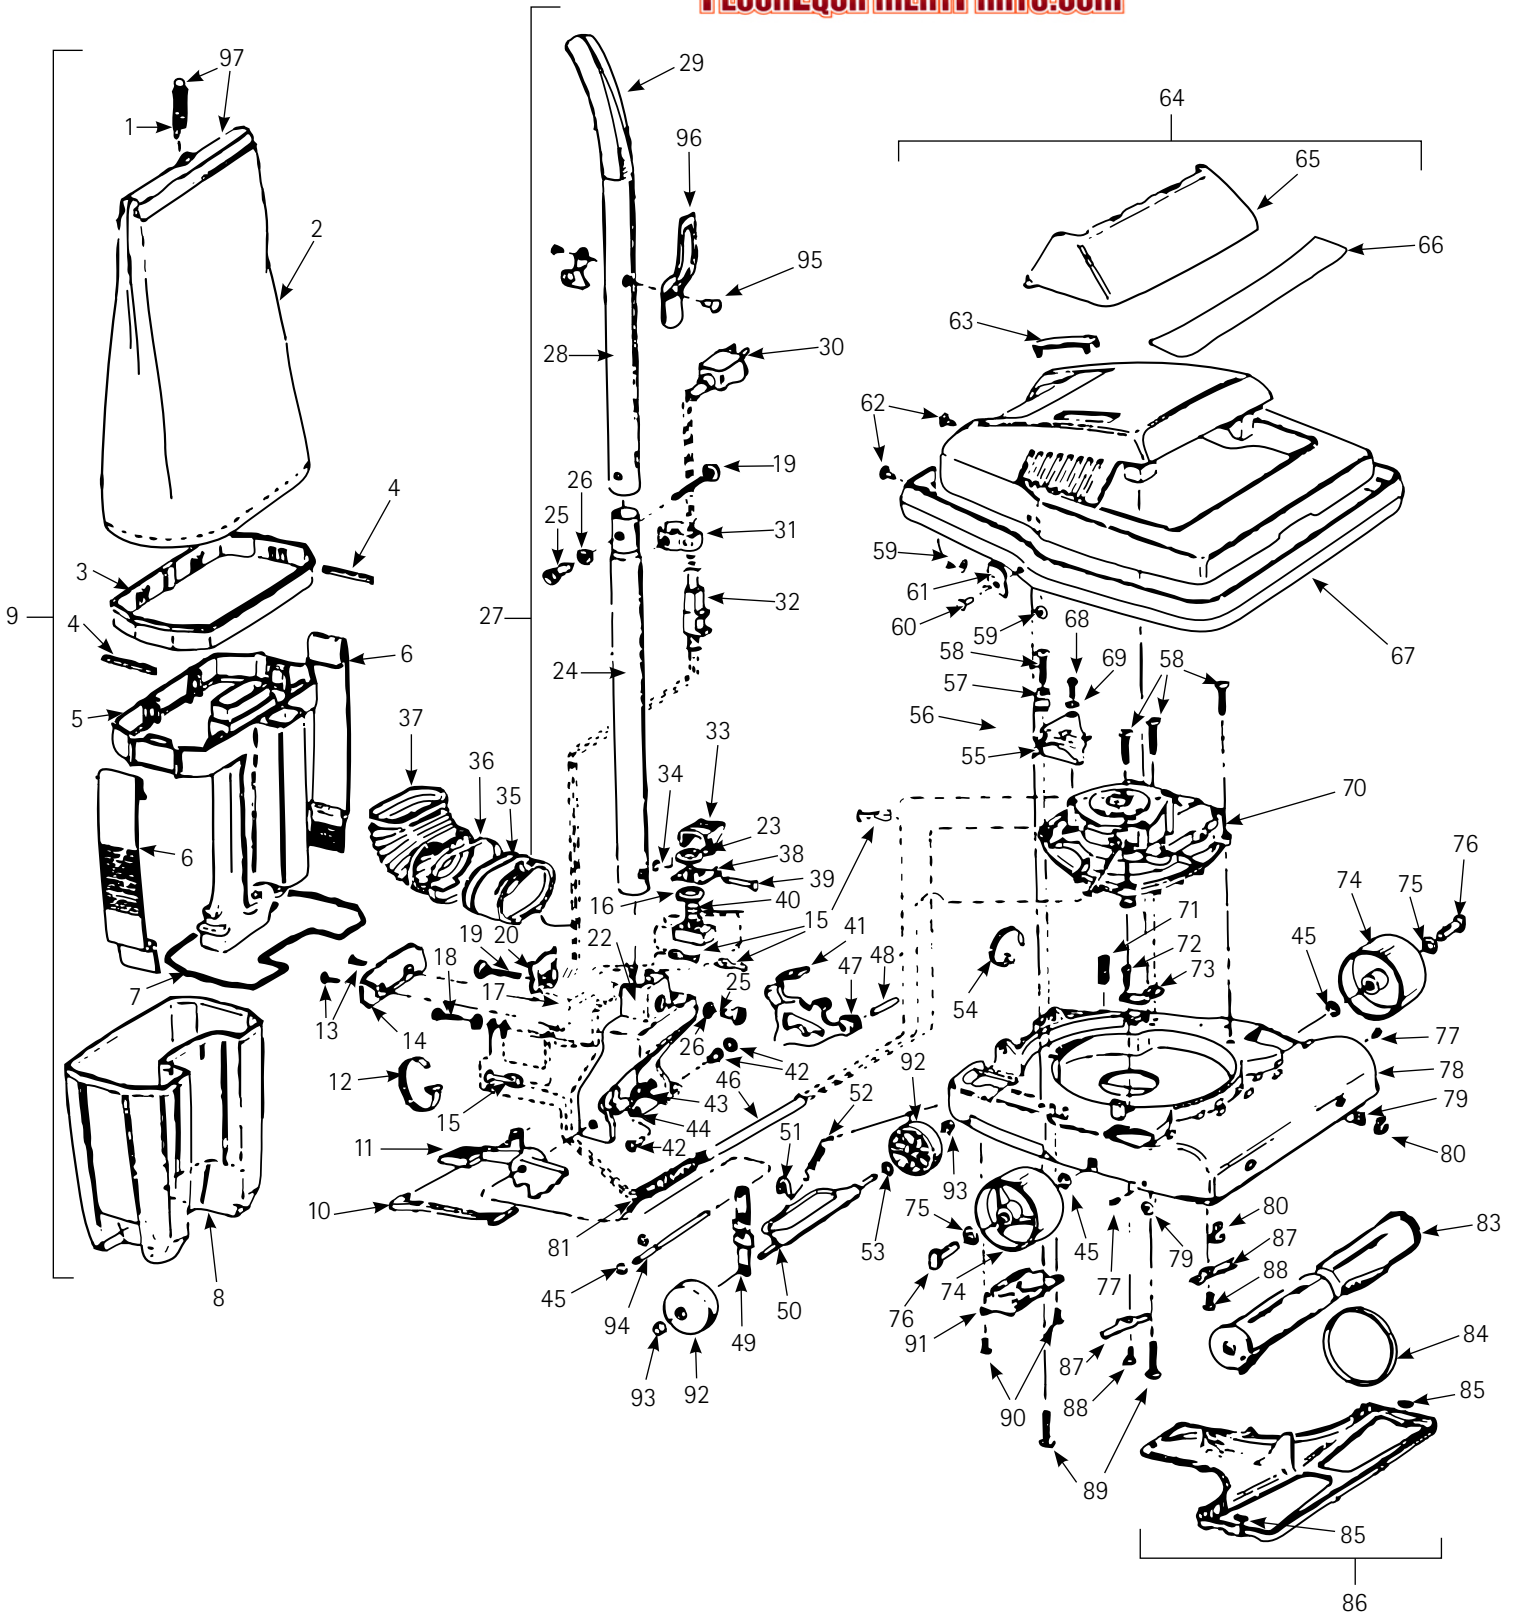

Parts List

Model C1633

www.hoover.com

FLOOREQUIPMENTPARTS.COM

Model C1633

Ref No.	Part No.	Description	Ref No.	Part No.	Description
1	38335009	Support Spring	49	43263005	Cam Follower - Plastic
2	43667056	Cloth Bag Assembly	50	41431013	Wheel Shaft And Support
3	35173001	Expander	51	34252005	Yoke
4	34122009	Seal	52	161513--	Spring
5	41427013	Dust Cup Support	53	21312806	Washer
6	36155011	Latch	54	27479307	Cable Tie
7	34123020	Gasket	55	41961009	Indicator Guide Assembly
8	38775001	Dirt Cup	56	35276006	Indicator Guide Spring
9	43675188	Dirt Cup And Bag Assembly	57	41119009	Retainer And Sleevng
10	51151037	Indicator	58	21447220	Screw
11	38456044	Nozzle Adjustment Lever	59	168278AY	Washer
12	27479307	Cable Tie	60	012997AW	Rivet
13	012954--	Screw	61	36951004	Retainer
14	37954004	Bail / Handle Fork Cover Plate	62	21256134	Rivet
15	048969--	Wire Nut	63	48111008	Indicator Lens
16	21354155	Lock Washer	64	42251336	Hood / Nozzle Cover
17	36913026	Insulator / Strain Relief	65	37246044	Hood Panel
18	23187363	Screw	66	52115214	Hood Name Plate
19	21631302	Handle Bolt	67	36231151	Furniture Guard
20	35463011	Handle Retainer Plate	68	045533AY	Screw
22	41416064	Bail / Handle Fork	69	014062--	Lock Washer
23	012560--	Nut	70	43574191	Motor And Seal Kit
24	48631134	Lower Handle	71	012559FW	Spring
25	32277008	Handle Clamp Nut	72	017001FW	Screw - Self Tapping
26	013704--	Lock Washer	73	34665007	Pivot Pin Retainer
27	48646093	Handle Assembly	74	034791AG	Front Wheel
28	48643091	Upper Handle	75	21312724	Washer
29	39454070	Handle Grip	76	047457AY	Front Wheel Shaft
30	46583009	Power Cord - 50'	77	048422--	Rivet
31	34785017	Cord Retainer	78	42242277	Main Body - Nozzle Base
32	36215025	Cord Protector	79	21312781	Support Washer 0.99
33	38424003	Switch Pedal	80	34784021	Agitator Retaining Spring
34	24735022	Circular Clip	81	38313023	Motor Lead Spring
35	41424011	Bag Flange With Sealant	83	48414021	Agitator Assembly
36	36425023	Clamp	84	044783AG	Belt
37	38673001	Bellows	86	37245081	Bottom Plate / Nozzle Guard-Plastic
38	35217006	Mounting Bracket	87	36153006	Latch
39	613802AY	Shaft	88	017001FW	Screw - Self Tapping
40	28212017	Switch	89	21447020	Screw
41	38426080	Foot Pad	90	017001FW	Screw - Self Tapping
42	12002663	Handle Roll Pin	91	35434040	Axle / Bag Flange Retainer
43	048409FW	Spring	92	38521019	Rear Wheel
44	019907--	Bag Flange Clamp Lever	93	32182001	Wheel Retainer
45	013730--	Lock Ring	94	161509AY	Bail / Handle Fork Shaft
46	46515007	Cord / Tubing Assembly	95	21256094	Rivet
47	38456050	Handle Lever	96	39441016	Cord Clip
48	047450AY	Pivot Pin	97	41128021	Bag Clip And Spring