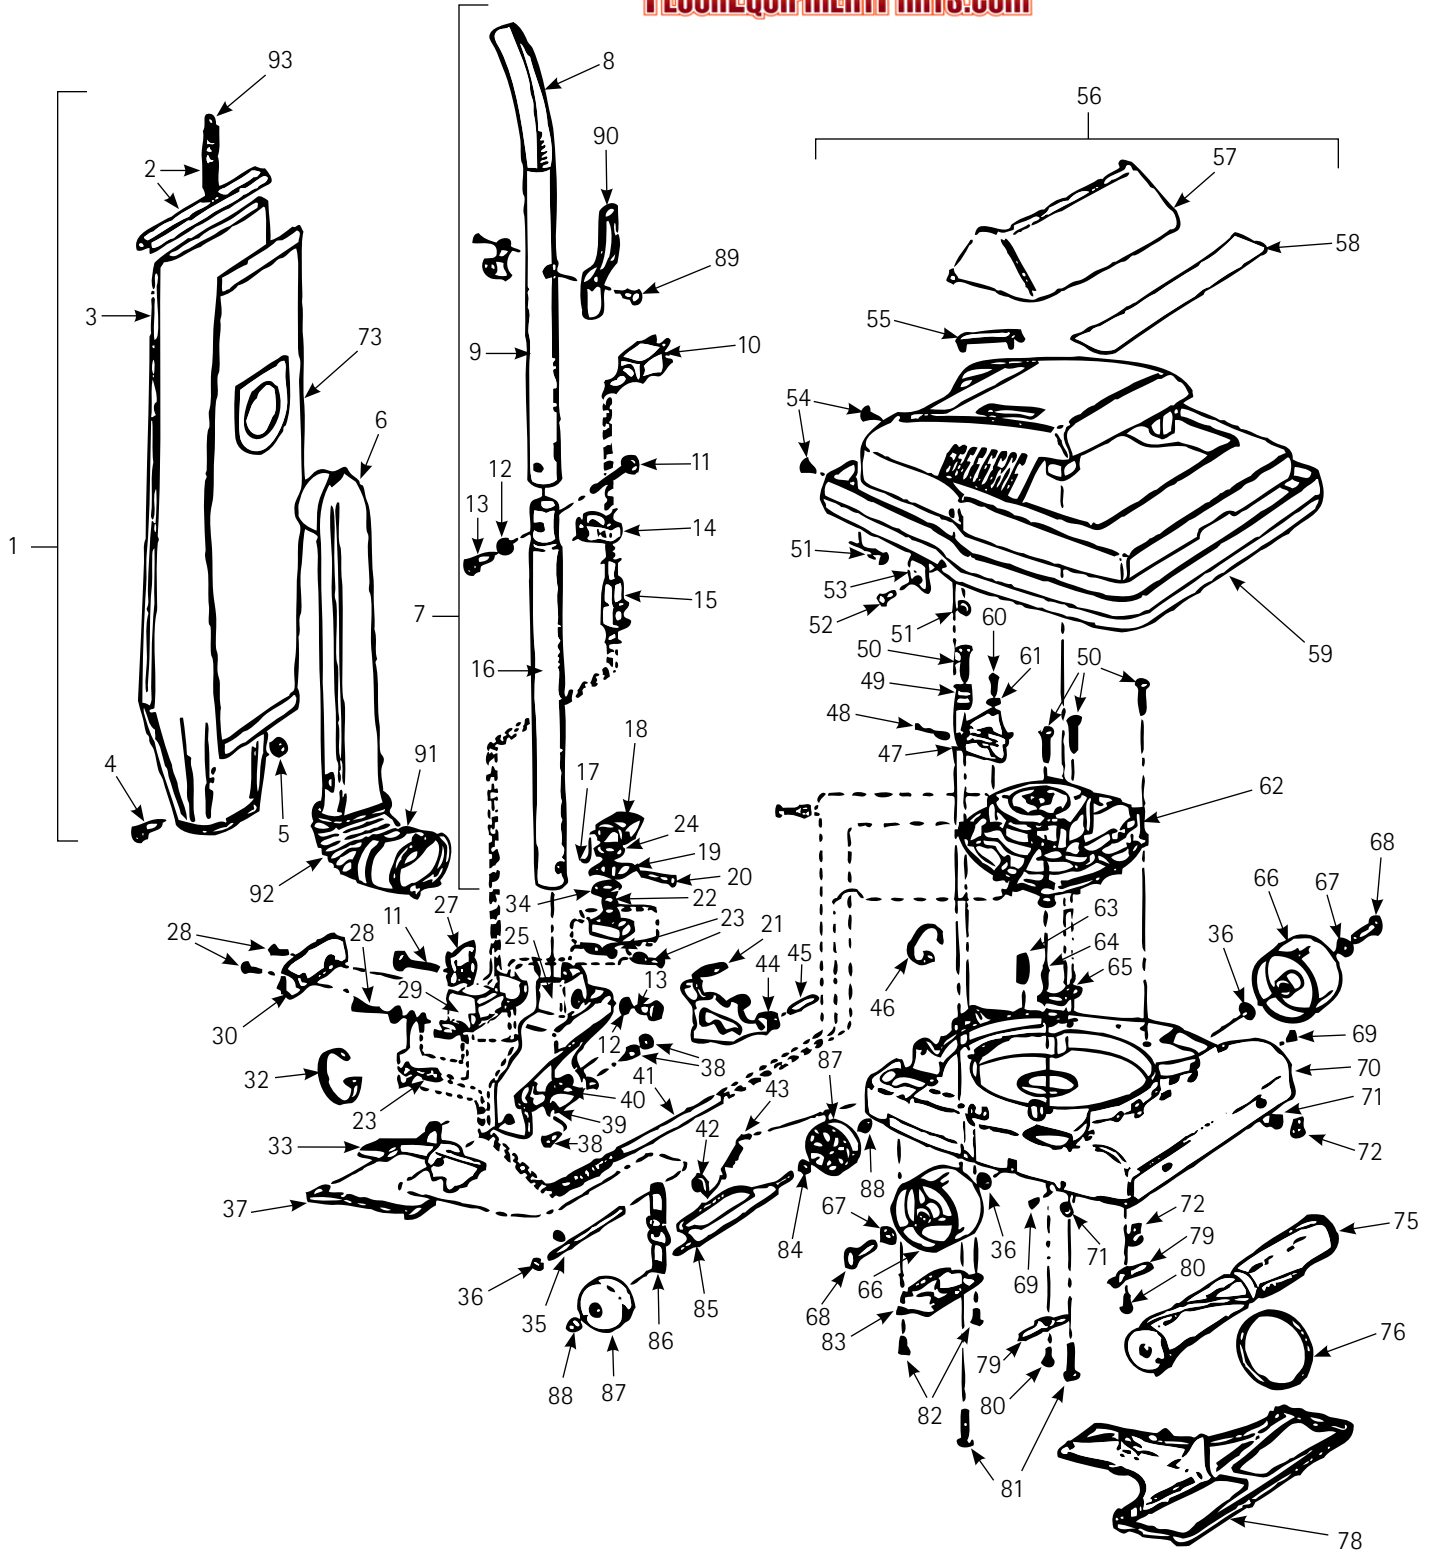

Parts List

Model C1631

www.hoover.com

FLOOREQUIPMENTPARTS.COM

Model C1631

Ref No.	Part No.	Description	Ref No.	Part No.	Description
1	43675187	Outer Bag Complete	47	41961009	Indicator Guide Assembly
2	41128007	Bag Clip And Spring	48	35276006	Indicator Guide Spring
3	43674221	Outer Bag - Only	49	41119009	Retainer And Sleeving
4	017206--	Screw	50	21447220	Screw
5	015854EF	Nut	51	168278AY	Washer
6	38657004	Top Fill Tube	52	012997AW	Rivet
7	48646093	Handle Complete	53	36951004	Retainer
8	39454070	Handle Grip	54	21256134	Rivet
9	48643091	Upper Handle	55	48111008	Indicator Lens
10	46583009	Power Cord	56	42251336	Hood / Nozzle Cover
11	21631302	Handle Bolt	57	37246044	Hood Panel
12	013704--	Lock Washer	58	52115214	Hood Name Plate
13	32277008	Handle Clamp Nut	59	36231151	Furniture Guard
14	34785017	Cord Retainer	60	45533AY-	Screw
15	36215025	Cord Protector	61	014062--	Lock Washer
16	48631134	Lower Handle	62	43574191	Motor And Seal Kit
17	24735022	Circular Clip	63	012559FW	Spring
18	38424003	Switch Pedal	64	017001FW	Screw - Self Tapping
19	35217006	Mounting Bracket	65	34665007	Pivot Pin Retainer
20	613802AY	Shaft	66	034791AG	Front Wheel
21	38426080	Foot Pad	67	21312724	Washer
22	28212017	Switch	68	047457AY	Front Wheel Shaft
23	048969--	Wire Nut	69	048422--	Rivet
24	012560--	Nut	70	42242277	Main Body / Nozzle Base
25	41416064	Bail	71	21312781	Support Washer
27	35463011	Handle Retainer Plate	72	34784021	Agitator Retaining Spring
28	23187363	Screw	73	4010100A	Allergen Paper Bag - 3 Pack
29	36913026	Insulator / Strain Relief	76	044783AG	Belt
30	37954004	Bail Cover Plate	78	37245081	Bottom Plate / Nozzle Guard - Plastic
32	27479307	Cable Tie	79	36153006	Latch
33	38456044	Nozzle Adjustment Lever	80	017001FW	Screw - Self Tapping
34	21354155	Lock Washer	81	21447020	Screw
35	161509AY	Bail Shaft	82	017001FW	Screw - Self Tapping
36	013730--	Lock Ring	83	35434040	Axle / Bag Flange Retainer
37	51151037	Indicator	84	21312806	Washer
38	12002663	Handle Control Pin	85	41431013	Wheel Shaft And Support
39	019907--	Bag Flange Clamp Lever	86	43263005	Cam Follower - Plastic
40	048409FW	Spring	87	38521019	Rear Wheel
41	46515007	Bail Cord Tubing Assembly	88	32182001	Wheel Retainer
42	34252005	Yoke	89	21256094	Rivet
43	161513--	Spring	90	39441016	Cord Clip
44	38456050	Handle Control Lever	91	41424011	Bag Flange With Sealant
45	047450AY	Pivot Pin	92	38673009	Bellows
46	27479307	Cable Tie	93	38336019	Jacket Support Spring