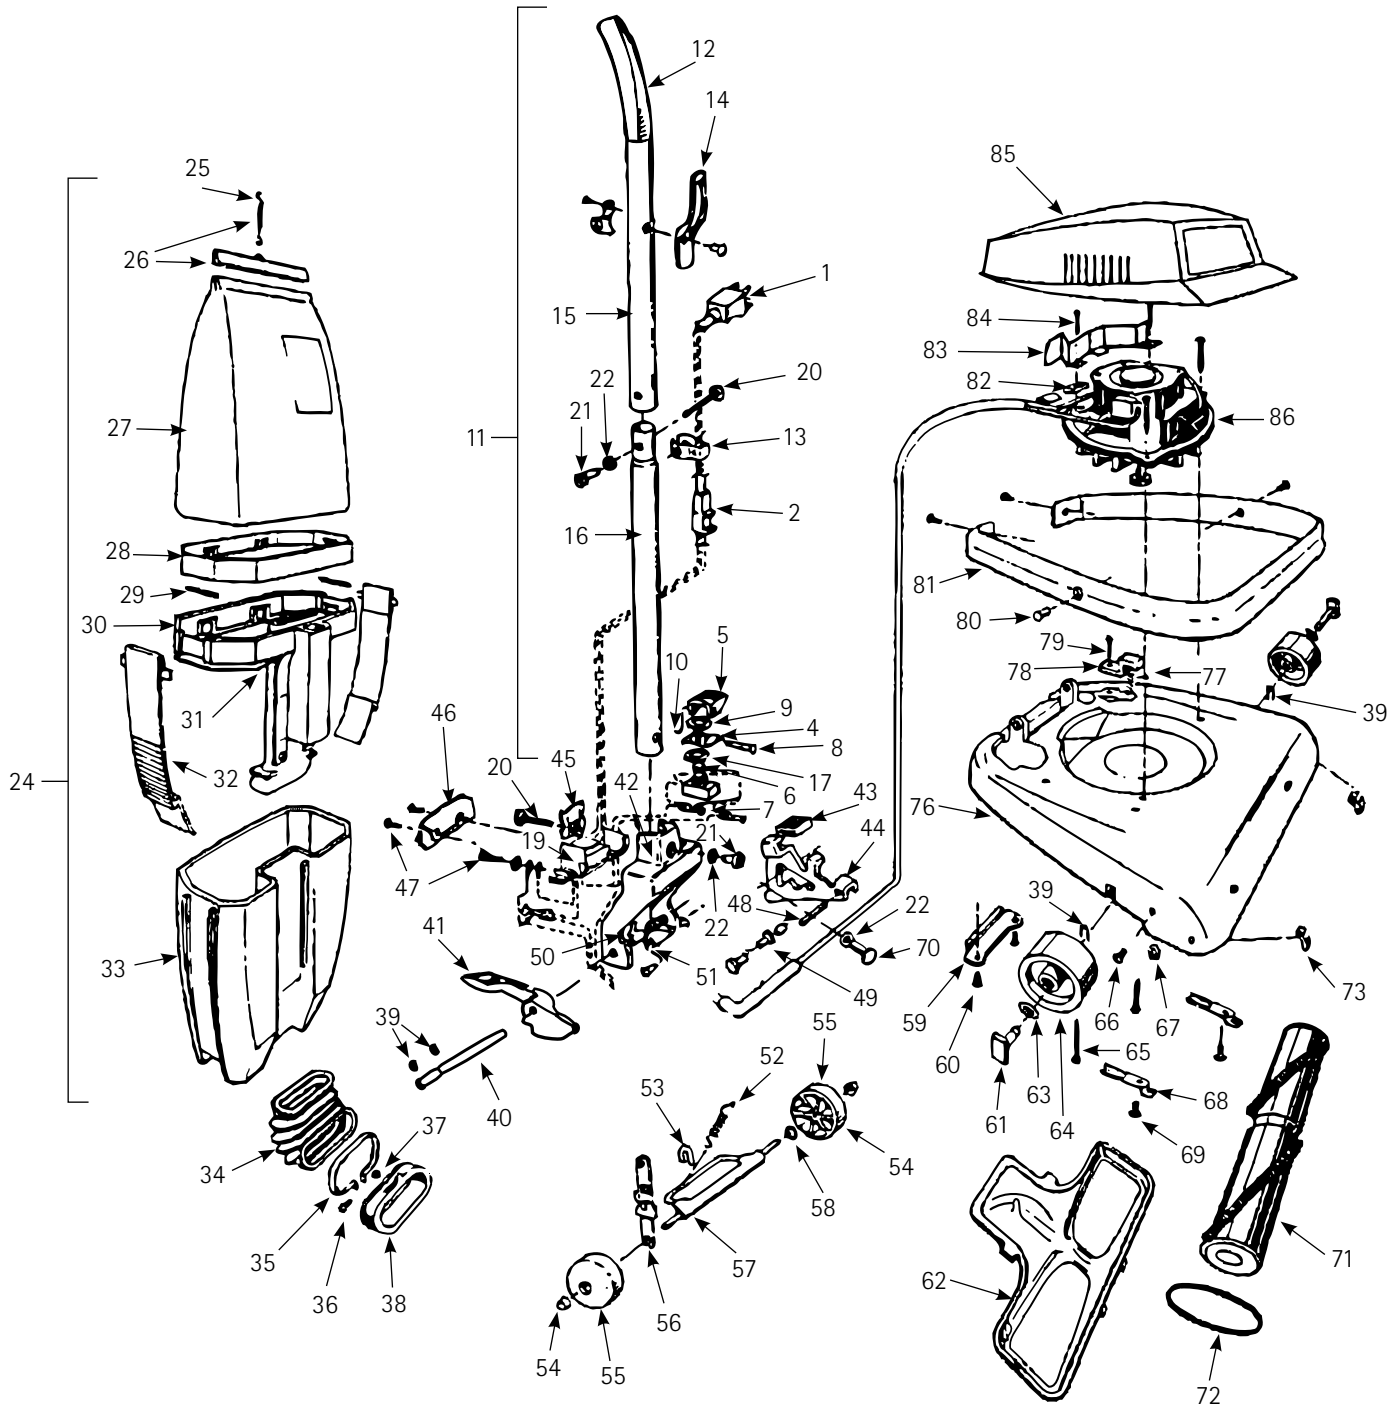

Parts List

Model C1433-010

www.hoover.com

FLOOREQUIPMENTPARTS.COM

Model C1433-010

Ref No.	Part No.	Description	Ref No.	Part No.	Description
1	46583009	Power Cord	45	35463011	Handle Retainer Plate
2	36215025	Cord Protector	46	37954004	Bail Cover Plate
4	35217006	Mounting Bracket	47	23187363	Screw
5	38424003	Switch Pedal	48	047450AY	Pivot Pin
6	28212017	Switch	49	12002663	Handle Roll Pin
7	048969--	Wire Nut	50	048409FW	Spring
8	613802AY	Shaft	51	019907--	Bag Flange Clamp Lever
9	012560--	Nut	52	161513--	Spring
10	24735022	Circular Clip	53	34252005	Yoke
11	48646093	Handle Complete	54	32182001	Wheel Retainer
12	39454070	Handle Grip	55	38521019	Rear Wheel
13	34785017	Cord Retainer	56	43263003	Cam Follower - Plastic
14	39441016	Cord Clip	57	41431013	Wheel Shaft And Support
15	48643091	Upper Handle	58	21312806	Washer
16	48631134	Lower Handle	59	35434040	Axle / Bag Flange Retainer
17	21354155	Lock Washer	60	017001FW	Screw - Self Tapping
19	36913026	Insulator / Strain Relief	61	047457AY	Front Wheel Shaft
20	21631302	Handle Bolt	62	37245081	Bottom Plate - Plastic
21	32277008	Handle Clamp Nut	63	21312724	Washer
22	013704--	Lock Washer	64	034791AG	Front Wheel
24	43675188	Bag And Dirt Cup Assembly	65	21447020	Screw
25	38335009	Support Spring	66	048422--	Rivet
26	41128021	Bag Clip And Spring	67	21312781	Support Washer
27	43667056	Cloth Bag Assembly	68	36153006	Latch
28	35173001	Bag Expander	69	017001FW	Screw - Self Tapping
29	34122009	Seal	70	32277008	Handle Clamp Nut
30	41427006	Support And Bellow	71	48414021	Agitator Assembly
31	34123020	Gasket	72	044783AG	Belt
32	36155011	Latch	73	34784021	Agitator Retaining Spring
33	38775001	Dirt Cup	76	42242269	Main Body / Nozzle Base
34	38673001	Bellows	77	012559FW	Spring
35	049044--	Clamp Band	78	34665007	Pivot Pin Retainer
36	017206--	Screw	79	017001FW	Screw - Self Tapping
37	015854EF	Nut	80	012997AW	Rivet
38	41424011	Bag Flange With Sealant	81	36231042	Furniture Guard
39	013730--	Lock Ring	82	41119009	Retainer And Sleeving
40	161509AY	Bail / Handle Fork Shaft	83	34287012	Baffle
41	38452051	Nozzle Adjustment Lever	84	21447220	Screw
42	41416064	Bail	85	42251015	Hood / Nozzle Cover
43	38426080	Foot Pad	86	43574191	Motor And Seal Kit
44	43137047	Handle Lever			