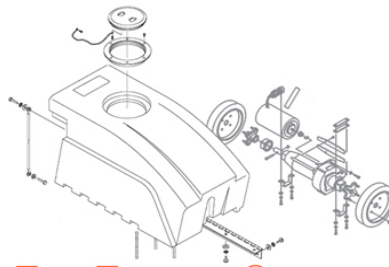

Parts List

Model C1431-010

www.hoover.com

FLOOR-EQUIPMENT-PARTS.COM

Model C1431-010

Ref No.	Part No.	Description	Ref No.	Part No.	Description
1	46583009	Power Cord	42	41416064	Bail
2	36215025	Cord Protector	43	38426080	Foot Pad
4	35217006	Mounting Bracket	44	43137047	Handle Control Lever
5	38424003	Switch Pedal	45	35463011	Handle Retainer Plate
6	28212017	Switch	46	37954004	Bail Cover Plate
7	048969--	Wire Nut	47	23187363	Screw
8	613802AY	Shaft	48	047450AY	Pivot Pin
9	012560--	Nut	49	12002663	Handle Control Roll Pin
10	24735022	Circular Clip	50	048409FW	Spring
11	48646093	Handle Complete	51	019907--	Bag Flange Clamp Lever
12	39454070	Handle Grip	52	161513--	Spring
13	34785017	Cord Retainer	53	34252005	Yoke
14	39441016	Cord Clip	54	32182001	Wheel Retainer
15	48643091	Upper Handle	55	38521019	Rear Wheel
16	48631134	Lower Handle	56	43263003	Cam Follower - Plastic
17	21354155	Lock Washer	57	33152003	Rear Wheel Shaft
19	36913026	Insulator / Strain Relief	58	21312806	Washer
20	21631302	Handle Bolt	59	35434040	Axle / Bag Flange Retainer
21	32277008	Handle Clamp Nut	60	017001FW	Screw - Self Tapping
22	013704--	Lock Washer	61	047457AY	Front Wheel Shaft
24	43675187	Outer Bag Complete	62	37245081	Bottom Plate / Nozzle Guard Plastic
25	38336019	Bag Clip Spring	63	21312724	Washer
26	41128007	Bag Clip And Spring	64	034791AG	Front Wheel
27	43674221	Outer Bag	65	21447020	Screw
28	015854EF	Nut	66	048422--	Rivet
29	017206--	Screw	67	21312781	Support Washer
30	41424011	Bag Flange With Sealant	68	36153006	Latch
31	43574191	Motor And Seal Kit	69	017001FW	Screw - Self Tapping
32	42251015	Hood / Nozzle Cover	71	48414021	Agitator / Brush Roll Assembly
33	21447220	Screw	72	044783AG	Belt
34	34287012	Baffle	73	34784021	Agitator Retaining Spring
35	41119009	Retainer And Sleeving	76	42242269	Main Body Nozzle
36	36231042	Furniture Guard	77	012559FW	Spring
37	012997AW	Rivet	78	34665007	Pivot Pin Retainer
38	017001FW	Screw - Self Tapping	80	38673001	Bellows
39	013730--	Lock Ring	81	38657004	Top Fill Tube
40	161509AY	Bail Shaft	82	4010001A	Top Fill Paper Bag 3 Pack -
41	38452051	Nozzle Adjustment Lever			