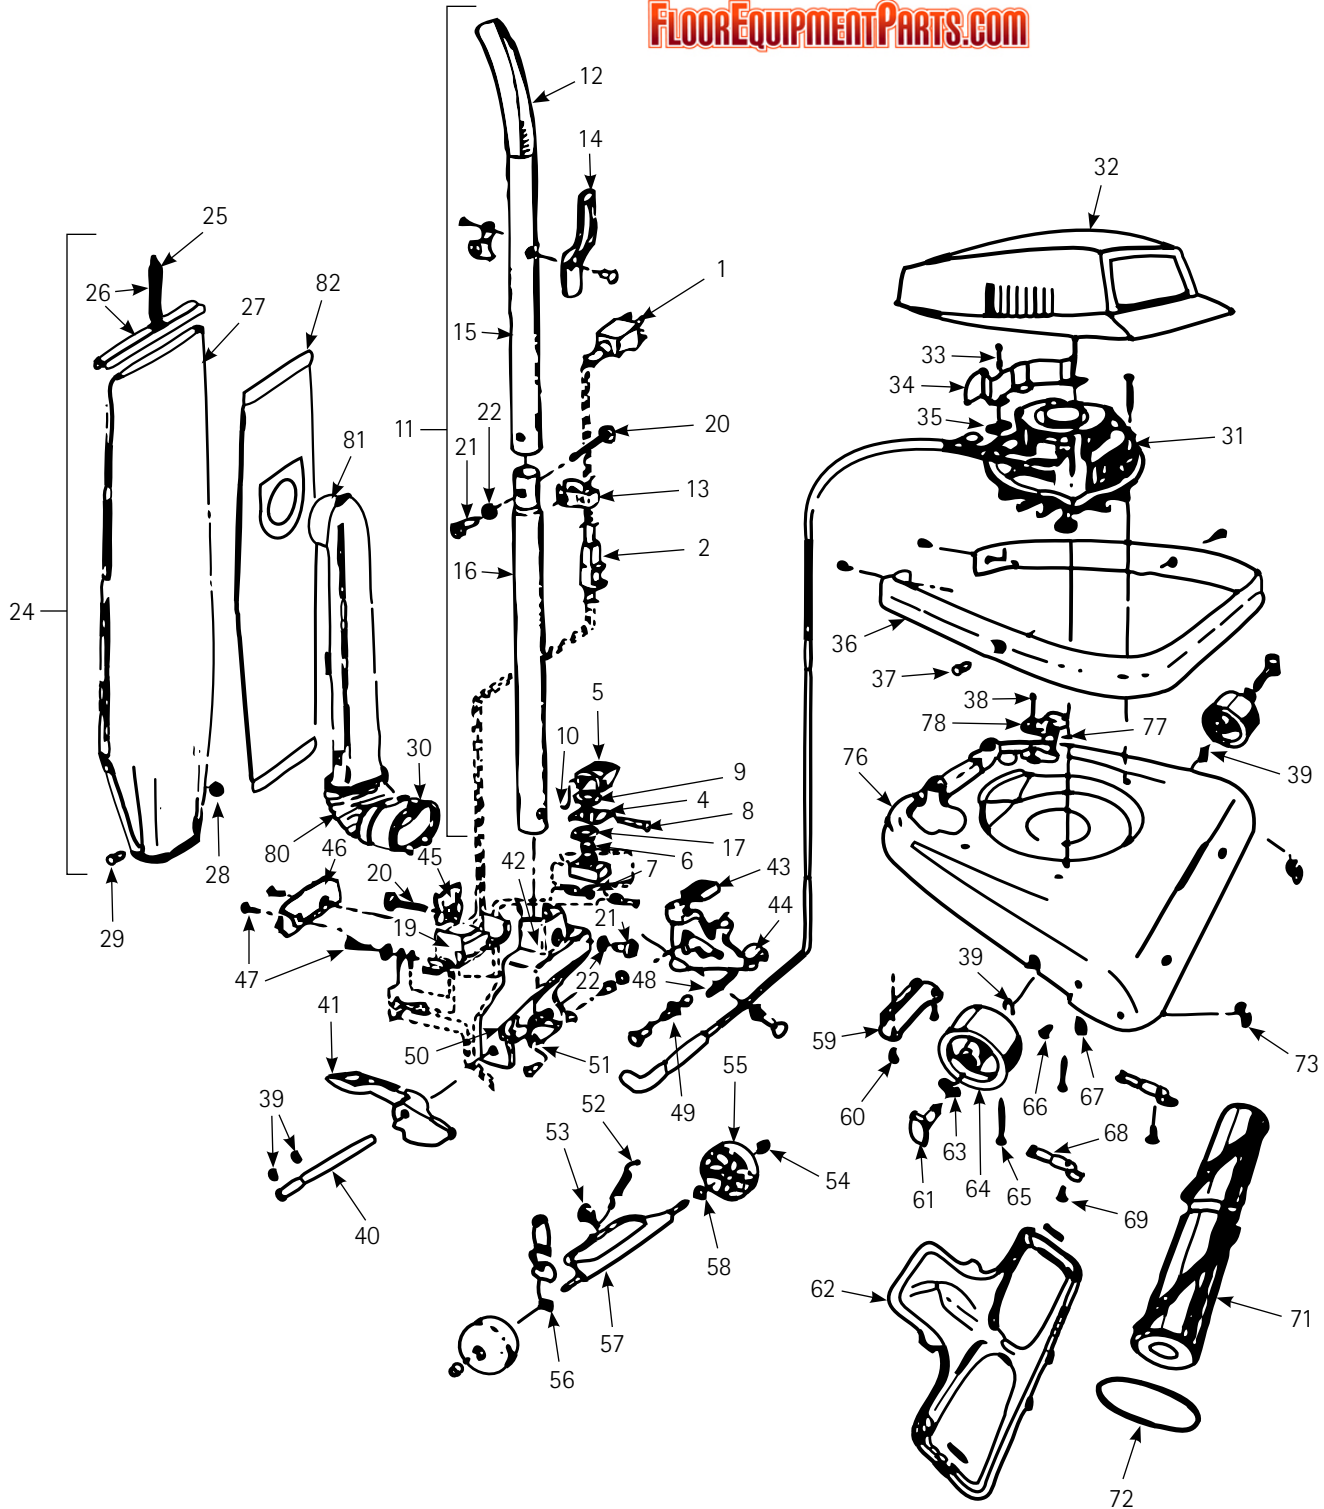

Parts List

Model C1431-010

www.hoover.com

FLOOR-EQUIPMENT-PARTS.COM

Model C1431-010

Ref No.	Part No.	Description	Ref No.	Part No.	Description
1	46583009	Power Cord	42	41416064	Bail
2	36215025	Cord Protector	43	38426080	Foot Pad
4	35217006	Mounting Bracket	44	43137047	Handle Control Lever
5	38424003	Switch Pedal	45	35463011	Handle Retainer Plate
6	28212017	Switch	46	37954004	Bail Cover Plate
7	048969--	Wire Nut	47	23187363	Screw
8	613802AY	Shaft	48	047450AY	Pivot Pin
9	012560--	Nut	49	12002663	Handle Control Roll Pin
10	24735022	Circular Clip	50	048409FW	Spring
11	48646093	Handle Complete	51	019907--	Bag Flange Clamp Lever
12	39454070	Handle Grip	52	161513--	Spring
13	34785017	Cord Retainer	53	34252005	Yoke
14	39441016	Cord Clip	54	32182001	Wheel Retainer
15	48643091	Upper Handle	55	38521019	Rear Wheel
16	48631134	Lower Handle	56	43263003	Cam Follower - Plastic
17	21354155	Lock Washer	57	33152003	Rear Wheel Shaft
19	36913026	Insulator / Strain Relief	58	21312806	Washer
20	21631302	Handle Bolt	59	35434040	Axle / Bag Flange Retainer
21	32277008	Handle Clamp Nut	60	017001FW	Screw - Self Tapping
22	013704--	Lock Washer	61	047457AY	Front Wheel Shaft
24	43675187	Outer Bag Complete	62	37245081	Bottom Plate / Nozzle Guard Plastic
25	38336019	Bag Clip Spring	63	21312724	Washer
26	41128007	Bag Clip And Spring	64	034791AG	Front Wheel
27	43674221	Outer Bag	65	21447020	Screw
28	015854EF	Nut	66	048422--	Rivet
29	017206--	Screw	67	21312781	Support Washer
30	41424011	Bag Flange With Sealant	68	36153006	Latch
31	43574191	Motor And Seal Kit	69	017001FW	Screw - Self Tapping
32	42251015	Hood / Nozzle Cover	71	48414021	Agitator / Brush Roll Assembly
33	21447220	Screw	72	044783AG	Belt
34	34287012	Baffle	73	34784021	Agitator Retaining Spring
35	41119009	Retainer And Sleeving	76	42242269	Main Body Nozzle
36	36231042	Furniture Guard	77	012559FW	Spring
37	012997AW	Rivet	78	34665007	Pivot Pin Retainer
38	017001FW	Screw - Self Tapping	80	38673001	Bellows
39	013730--	Lock Ring	81	38657004	Top Fill Tube
40	161509AY	Bail Shaft	82	4010001A	Top Fill Paper Bag 3 Pack -
41	38452051	Nozzle Adjustment Lever			