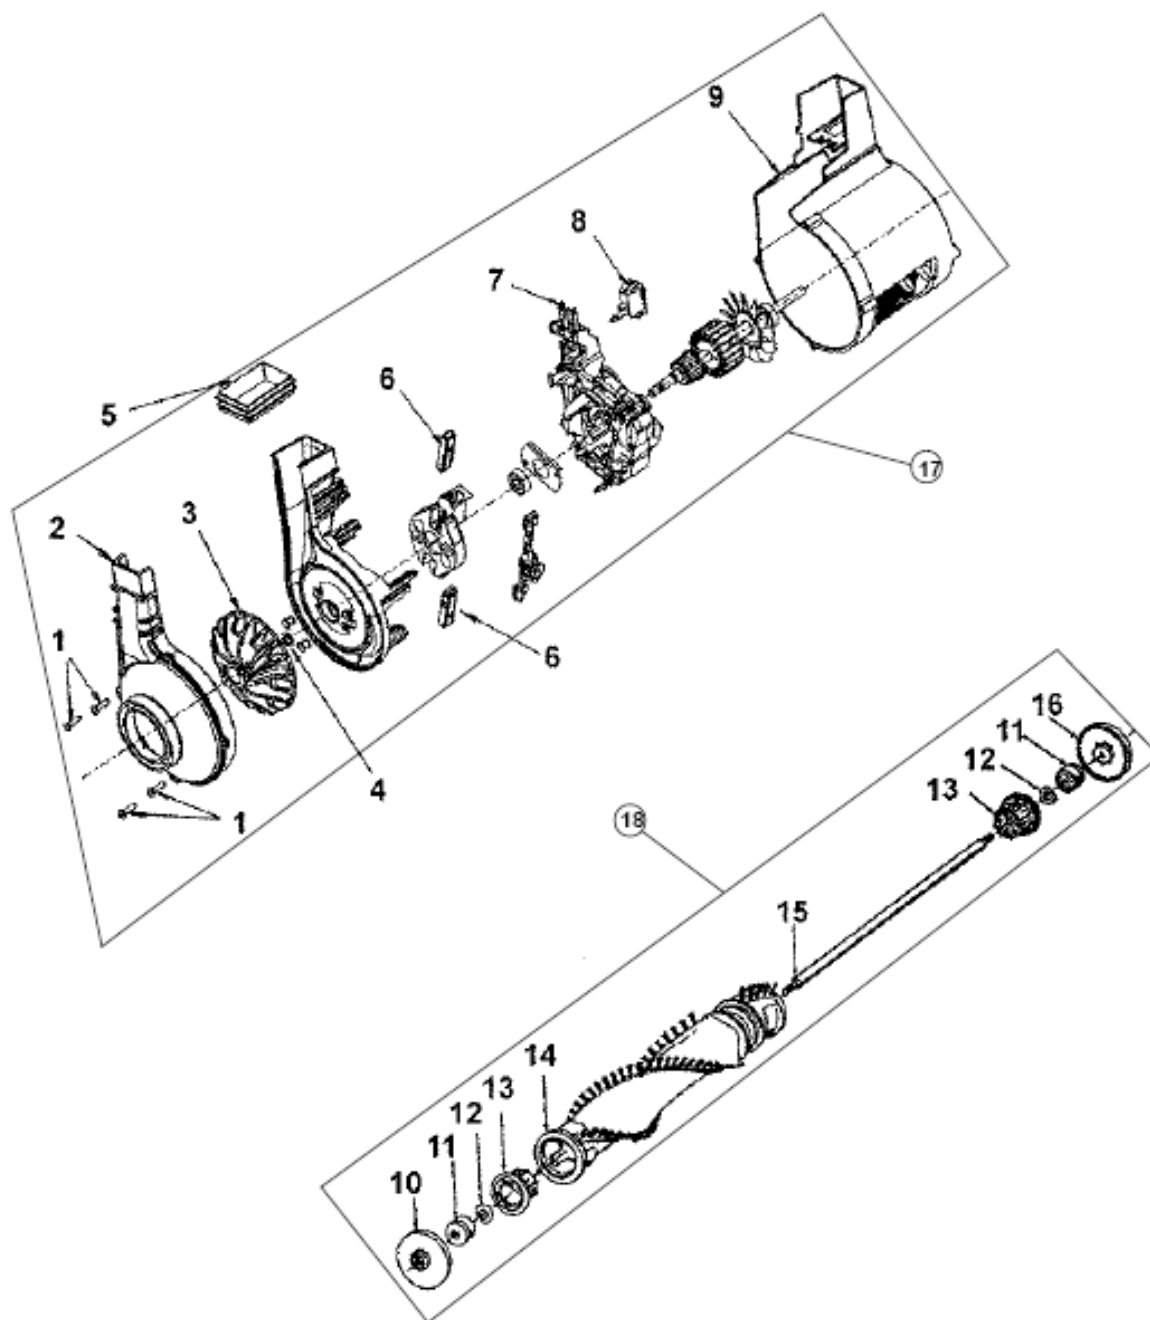

Parts List
Model C1415---
www.hoover.com

ASSEMBLY SCHEMATIC

Model C1415---

ITEM	PART NUMBER	MODELS To FIT	PART DESCRIPTION
1	214793DA	C1415	SCREW - SELF TAPPING 5/8"
2	38736033	C1415	FAN CHAMBER
3	43565006	C1415	FAN / NUT ASSEMBLY
4	21312793	C1415	WASHER
5	38783020	C1415	DUCT SEAL - MOLDED
6	41311022	C1415	MOTOR BRUSH
7	36914004	C1415	SWITCH BAR
8	28218043	C1415	ROCKER SWITCH
9	37194049	C1415	MOTOR END CAP
10	36423016	C1415	THREAD GUARD - RIGHT
11	43267002	C1415	AGITATOR BEARING ASSEMBLY
12	21347003	C1415	CONICAL WASHER
13	36422022	C1415	AGITATOR END
14		C1415	AGITATOR BODY
15		C1415	AGITATOR ROD
16	36423017	C1415	THREAD GUARD - LEFT
17	43576201	C1415	MOTOR ASSEMBLY
18	48414081	C1415	AGITATOR / BRUSH ROLL ASSEMBLY