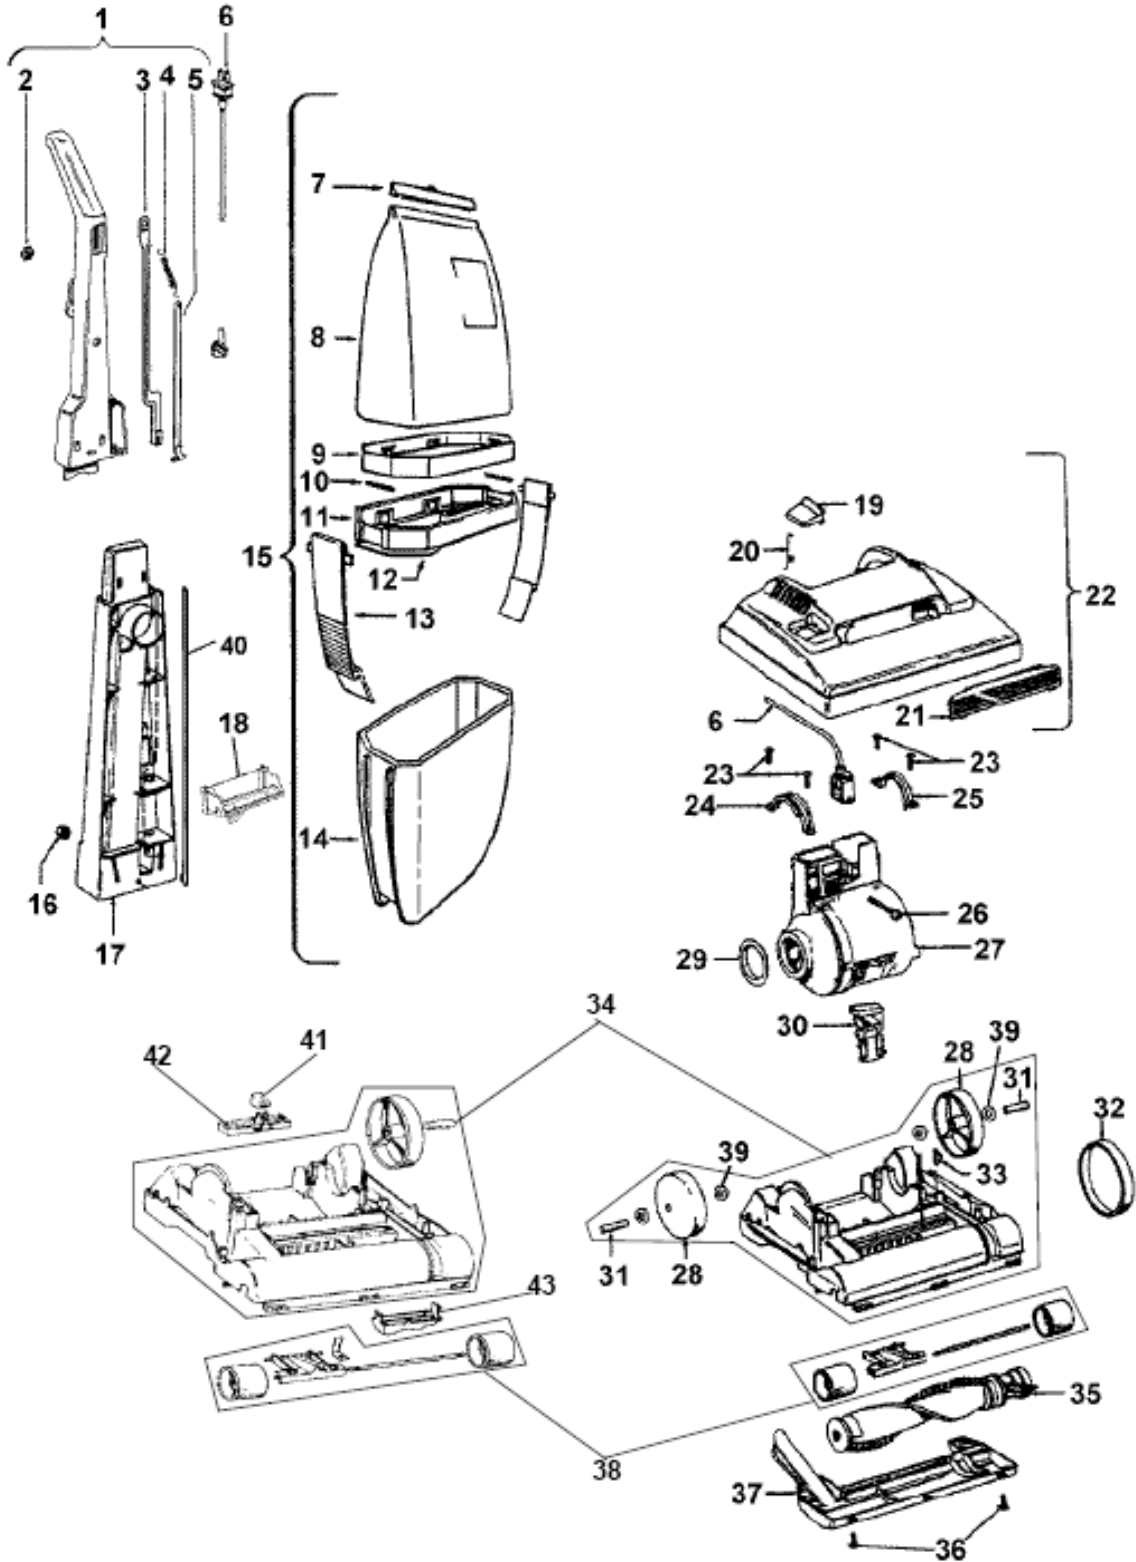

FLOOR EQUIPMENT PARTS.COM

Parts List

Model C1415---

www.hoover.com

ASSEMBLY SCHEMATIC

Model C1415---

ITEM	PART NUMBER	MODELS TO FIT	PART DESCRIPTION
1	48663179	C1415	HANDLE
2	38421015	C1415	SWITCH BUTTON
3	38458011	C1415	UPPER SWITCH ROD
4	38335020	C1415	BAG STRAP SPRING
5	36425071	C1415	BAG STRAP
6	46368005	C1415	POWER CORD - 35' BLACK
7	36425067	C1415	BAG HOLDER
8	43681010	C1415	BAG ASSEMBLY COMPLETE
9	35173001	C1415	BAG EXPANDER
10	34122009	C1415	SEAL
11	36426045	C1415	DIRT CUP SUPPORT
12	34123020	C1415	GASKET
13	36155011	C1415	LATCH
14	38775064	C1415	DIRT CUP
15	43681015	C1415	BAG ASSEMBLY COMPLETE WITH DIRT CUP
16	40201085	C1415	NUT AND BOLT ASSEMBLY
17	48669017	C1415	LOWER HANDLE ASSEMBLY
18	36426050	C1415	DIRT CUP SUPPORT - LOWER
19	37257257	C1415	DOOR - PRIOR TO 4/4/08
	37257143	C1415	DOOR - AFTER 4/4/08
20	38351013	C1415	SPRING
21	37246130	C1415	NOZZLE COVER PANEL
22	42252A94	C1415	HOOD / NOZZLE COVER - PRIOR TO 4/4/08
	42252B43	C1415	HOOD / NOZZLE COVER - AFTER 4/4/08
23	21447217	C1415	SCREW - SELF TAPPING
24	36131057	C1415	MOTOR RETAINER CAP
25	36131090	C1415	MOTOR REATINER
26	40201085	C1415	NUT AND BOLT ASSEMBLY
27	43576201	C1415	MOTOR
28	38522011	C1415	REAR WHEEL
29	38784016	C1415	SEAL
30	38458022	C1415	HANDLE RELEASE LEVER
31	31531008	C1415	WHEEL SHAFT
32	38528040	C1415	BELT
33	013261AY	C1415	RIB SHOE

Model C1415---

ITEM	PART NUMBER	MODELS TO FIT	PART DESCRIPTION
34	42242280	C1415	MAIN BODY / NOZZLE BASE ASSEMBLY - PRIOR TO 4/4/08
	42242281	C1415	MAIN BODY / NOZZLE BASE ASSEMBLY - AFTER 4/8/08
35	48414081	C1415	AGITATOR / BRUSH ROLL ASSEMBLY
36	21447121	C1415	SCREW
37	37245017	C1415	BOTTOM PLATE / NOZZLE GUARD
38	43248072	C1415	FRONT WHEEL - PRIOR TO 4/4/08
	43248073	C1415	FRONT WHEEL - AFTER 4/8/08
39	21312787	C1415	WASHER
40	38458046	C1415	LOWER SWITCH ROD
41	38421070	C1415	INDICATOR KNOB - AFTER 4/8/08
42	38567008	C1415	CAM ACTUATOR - AFTER 4/8/08
43	38563011	C1415	HEIGHT ADJUSTMENT CAM - AFTER 4/8/08