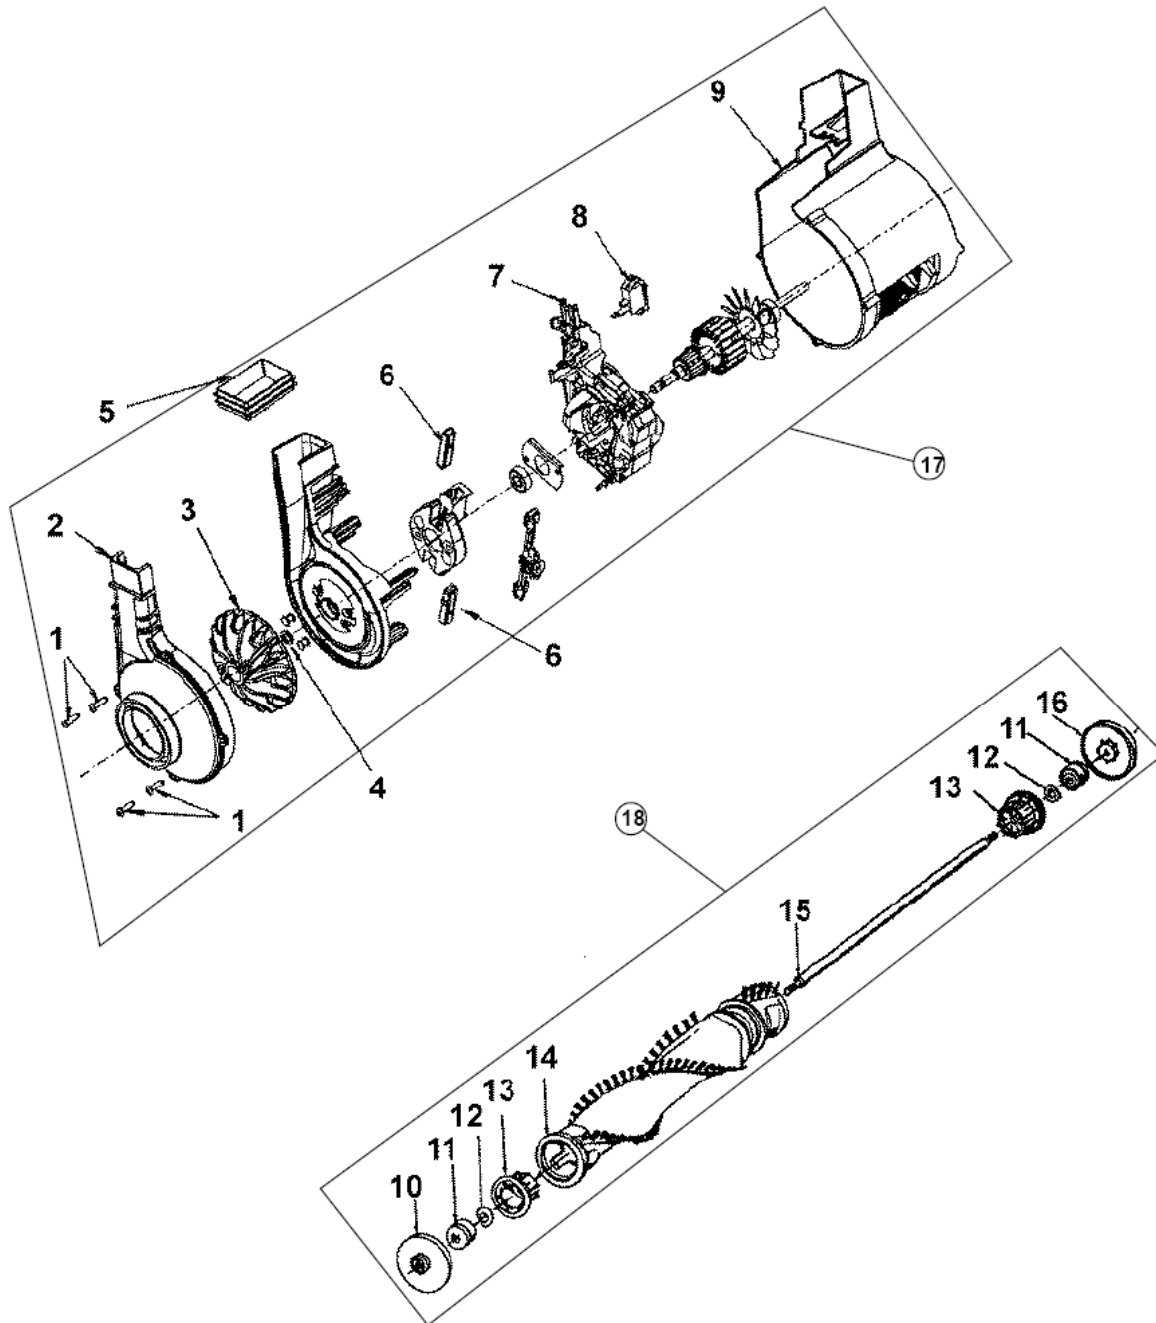

Parts List

Model C1414-900

www.hoover.com

ASSEMBLY SCHEMATIC

Model C1414-900

ITEM	PART NUMBER	MODELS TO FIT	PART DESCRIPTION
1	214793DA	C1414-900	SCREW - SELF TAPPING 5/8"
2	38736033	C1414-900	FAN CHAMBER
3	43565006	C1414-900	FAN / NUT ASSEMBLY
4	21312793	C1414-900	WASHER
5	38783020	C1414-900	DUCT SEAL - MOLDED
6	41311022	C1414-900	MOTOR BRUSH
7	36914006	C1414-900	SWITCH BAR
8	28161068	C1414-900	ROCKER SWITCH
9	37194049	C1414-900	MOTOR END CAP
10	36423016	C1414-900	THREAD GUARD - RIGHT
11	43267002	C1414-900	AGITATOR BEARING ASSEMBLY
12	21347003	C1414-900	CONICAL WASHER
13	36422022	C1414-900	AGITATOR END
14		C1414-900	AGITATOR BODY
15		C1414-900	AGITATOR ROD
16	36423017	C1414-900	THREAD GUARD - LEFT
17	43576201	C1414-900	MOTOR ASSEMBLY
18	48414081	C1414-900	AGITATOR / BRUSH ROLL ASSEMBLY