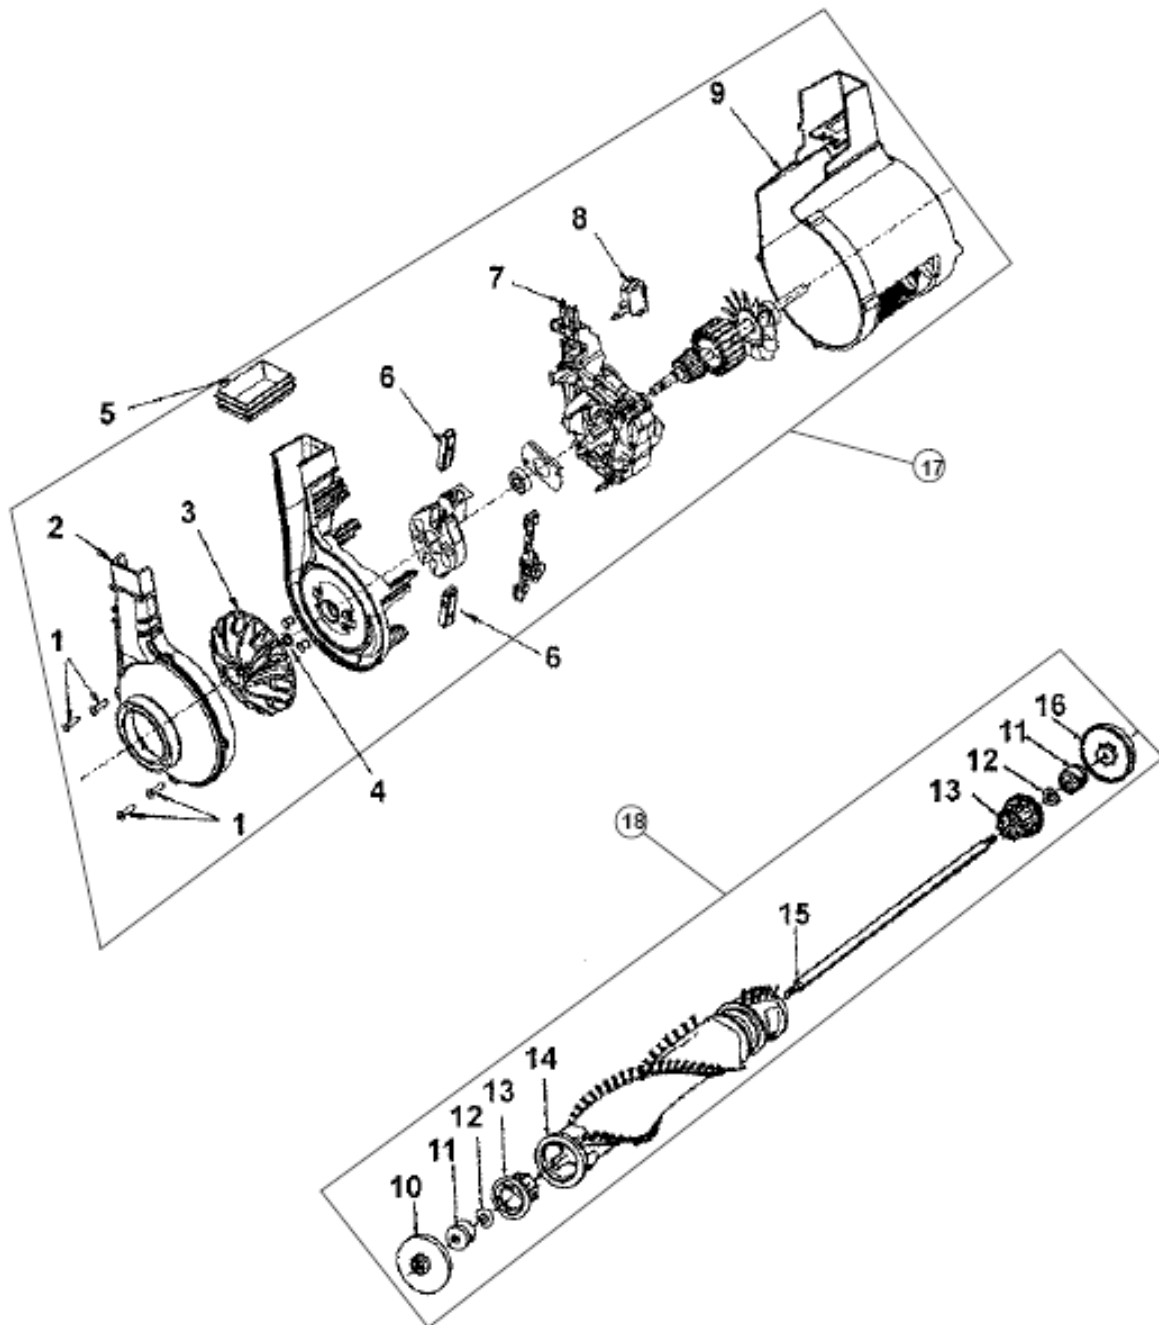

Model C1404---

ITEM	PART NUMBER	MODELS TO FIT	PART DESCRIPTION
30	48414081	C1404	AGITATOR / BRUSH ROLL ASSEMBLY
31	37245017	C1404	BOTTOM PLATE / NOZZLE GUARD
32	21447121	C1404	SCREW - BOTTOM PLATE
33	37252107	C1404	HOOD / NOZZLE COVER - PRIOR TO 5/17/08
	42252B43	C1404	HOOD / NOZZLE COVER - AFTER 5/17/08
34	38421070	C1404	INDICATOR KNOB
35	38563011	C1404	HEIGHT ADJUSTMENT CAM
36	38567008	C1404	CAM ACTUATOR

Parts List

Model C1404---

www.hoover.com

ASSEMBLY SCHEMATIC

Model C1404---

ITEM	PART NUMBER	MODELS To FIT	PART DESCRIPTION
1	214793DA	C1404	SCREW - SELF TAPPING 5/8"
2	38736033	C1404	FAN CHAMBER
3	43565006	C1404	FAN / NUT ASSEMBLY
4	21312793	C1404	WASHER
5	38783020	C1404	DUCT SEAL - MOLDED
6	41311022	C1404	MOTOR BRUSH
7	36914006	C1404	SWITCH BAR
8	28161068	C1404	ROCKER SWITCH
9	37194049	C1404	MOTOR END CAP
10	36423016	C1404	THREAD GUARD - RIGHT
11	43267002	C1404	AGITATOR BEARING ASSEMBLY
12	21347003	C1404	CONICAL WASHER
13	36422022	C1404	AGITATOR END
14		C1404	AGITATOR BODY
15		C1404	AGITATOR ROD
16	36423017	C1404	THREAD GUARD - LEFT
17	43576201	C1404	MOTOR ASSEMBLY
18	48414081	C1404	AGITATOR / BRUSH ROLL ASSEMBLY