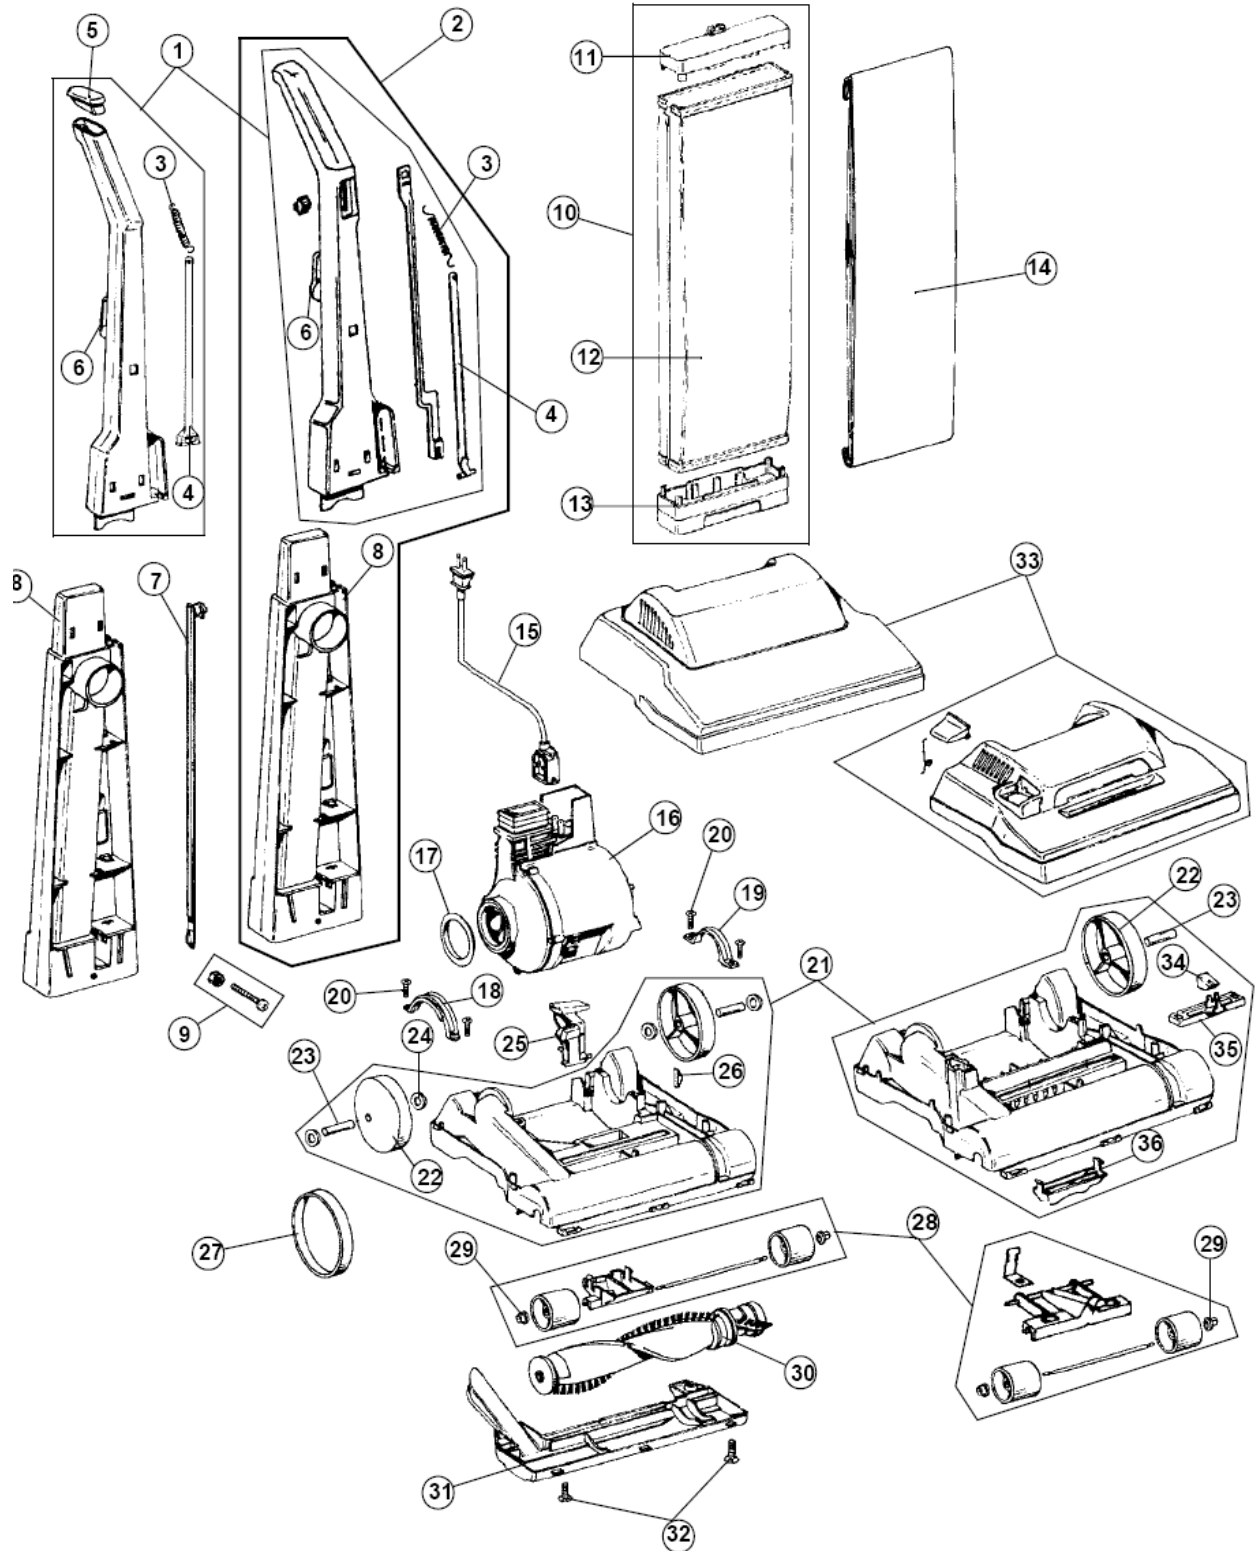

Parts List

Model C1404---

www.hoover.com

ASSEMBLY SCHEMATIC

Model C1404---

ITEM	PART NUMBER	MODELS TO FIT	PART DESCRIPTION
1	48663141	C1404	UPPER HANDLE ASSEMBLY - PRIOR TO 5/17/08
	48663247	C1404	UPPER HANDLE ASSEMBLY - AFTER 5/17/08
2	40309050	C1404	UPPER AND LOWER HANDLE KIT ASSEMBLY - NEW DESIGN CONVERSION
3	38335020	C1404	BAG STRAP SPRING
4	36425072	C1404	BAG STRAP
5	37911079	C1404	HANDLE CAP
6	90001100	C1404	CORD WRAP
7	38456036	C1404	SWITCH ROD - LOWER PRIOR TO 5/17/08
	38458046	C1404	SWITCH ROD - LOWER AFTER 5/17/08
8	39464005	C1404	LOWER HANDLE - PRIOR TO 5/17/08
	48669017	C1404	LOWER HANDLE - AFTER 5/17/08
9	40201085	C1404	NUT AND BOLT ASSEMBLY
10	43667034	C1404	OUTER BAG ASSEMBLY COMPLETE
11	36425064	C1404	OUTER BAG SUPPORT - UPPER
12	43686241	C1404	OUTER BAG
13	36425063	C1404	OUTER BAG SUPPORT - LOWER
14	4010001A	C1404	TYPE A TOP FILL PAPER BAG - 3 PACK
15	46368005	C1404	POWER CORD
16	43576201	C1404	MOTOR ASSEMBLY
17	38784016	C1404	MOTOR SEAL
18	36131057	C1404	MOTOR RETAINER - LEFT
19	36131090	C1404	MOTOR RETAINER - RIGHT
20	21447217	C1404	SCREW - SELF TAPPING
21	42242280	C1404	NOZZLE BASE ASSEMBLY WITH WHEELS - PRIOR TO 5/17/08
	42242281	C1404	NOZZLE BASE ASSEMBLY WITH WHEELS - AFTER 5/17/08
22	38522011	C1404	REAR WHEEL
23	31531008	C1404	WHEEL SHAFT
24	21312787	C1404	WASHER
25	38458022	C1404	HANDLE RELEASE LEVER
26	013261AY	C1404	RIB SHOE
27	38528040	C1404	BELT
28	43248072	C1404	FRONT WHEEL ASSEMBLY - PRIOR TO 5/17/08
	43248073	C1404	FRONT WHEEL ASSEMBLY - AFTER 5/17/08
29	36131056	C1404	WHEEL RETAINER

Model C1404---

ITEM	PART NUMBER	MODELS TO FIT	PART DESCRIPTION
30	48414081	C1404	AGITATOR / BRUSH ROLL ASSEMBLY
31	37245017	C1404	BOTTOM PLATE / NOZZLE GUARD
32	21447121	C1404	SCREW - BOTTOM PLATE
33	37252107	C1404	HOOD / NOZZLE COVER - PRIOR TO 5/17/08
	42252B43	C1404	HOOD / NOZZLE COVER - AFTER 5/17/08
34	38421070	C1404	INDICATOR KNOB
35	38563011	C1404	HEIGHT ADJUSTMENT CAM
36	38567008	C1404	CAM ACTUATOR