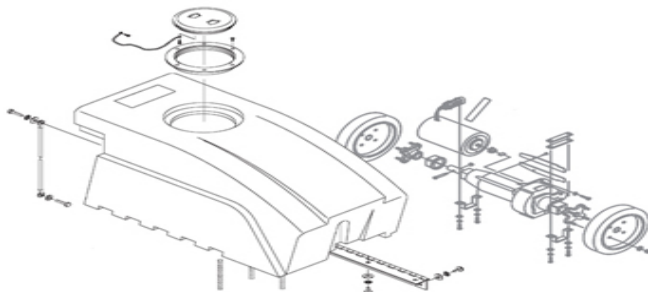

Bac Pac 10 Quart Bac Pac Vacuum

Parts Schematic

Item #85900

FLOOREQUIPMENTPARTS.COM

Better Resources. Better Results.
BETCO®

85900 10 Quart Bac Pac Vacuum Parts Schematic

Order Number	Description
10-0001	Body
10-0002	Lid
10-0003	Lid Latch
10-0004	Lid Rivet
10-0005	Lid/Rivet Washer
10-0006	Micro-lined Paper Bag
10-0007	10 qt. Cloth Bag and Gasket
10-0008	Dome Filter
10-0009	Dome Filter Rivet
10-0010	Dome Filter Deflector Plate
10-0011	Dome Filter Deflector Plate with Trim Lock
10-0012	Motor
10-0013	Motor Super Raven
10-0014	Motor Screws
10-0015	Motor Washers
10-0016	Motor Deflector
10-0017	Motor Deflector Screws
10-0018	Sound Filter/Band
10-0019	Dual Cell Noise Filter
10-0020	Cushion Back Pad
10-0021	Shoulder & Waist Belt (Not Shown)
10-0022	Shoulder & Waist Belt Screws
10-0023	Shoulder & Waist Belt Washers
10-0024	Vacuum Hose Smooth Core
10-0025	On/Off Switch
10-0026	17" Power Cord
10-0027	Pig Tail & Nut
10-0028	50' Power Cord