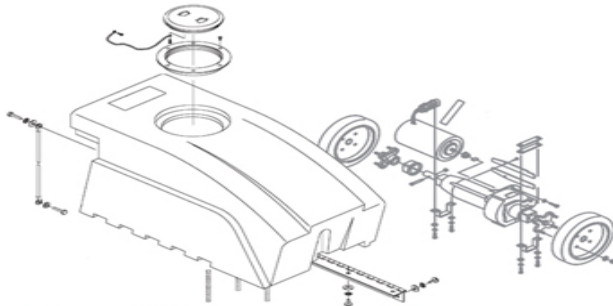

PS24 24" Propane Stripping Machine

Parts Schematic

Item #87050

FLOOREQUIPMENTPARTS.COM

Better Resources. Better Results.
BETCO[®]

87050 24" Propane Stripping Machine Parts Schematic

87050 24" Propane Stripping Machine Parts Schematic