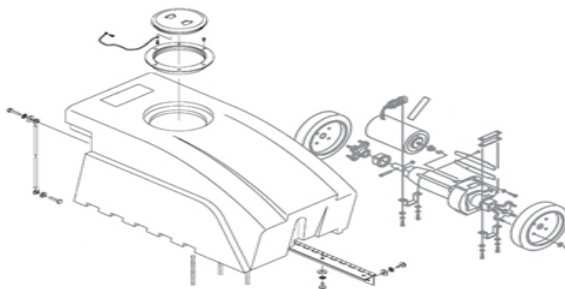

Foreman™ 17 HD 17" Floor Machine

Parts Schematic

Item #85028-00

FLOOREQUIPMENTPARTS.COM

Chemicals
Equipment
Programs
Process

BETCO®

Parts List

Part #	Description	Qty
Figure 1.		
310122	Switch Box, handle	1
310121	Cover, Switch Box	1
210102	Switch	1
310124	Handle Tube 7/8x16"	1
310118	Grips	2
310120	Trigger, Switch	1
310119	Safety Lock	1
110149	Spring	1
110163	Clip, Spring	1
210103	Cord, 75' - 14-3 ST	1
210105	Cord, Handle 14-3	1
210106	Grommet 3/8 ID	1
310125	Handle, Weldment	1
110150	Screw 1/4 - 20 x 3/4	2
110115	Nut, 1/4 - 20 Nylok	2
110140	Screw 1/4 - 20 x 1 3/4	4
210109	Wire, ground	1
210110	Wire Nut	2
110146	Wire Tie	1
110116	Screw # 6	2
110159	Decal, Safety	1
110105	Serial Tag	1
110171	Decal, Made in USA	1
Figure 2.		
110130	Washer Fender, 1/2"	2
110150	Screw, 1/4-20x1	2
310111	Bumper	1
110119	Washer, Flat 5/16 USS	4
110120	Washer Lock, 5/16	4
110177	Bolt, 5/16-18 x 1.5" Hex	4
Figure 3.		
310137	Base, F M 20"	1
310138	Base, F M 17"	1
210111	Motor, 1.5 HP, AC	1
210113	Motor, 1 HP, AC	1
210112	Motor, 1.5 HP, 2 speed	1
310114	Wheel 5"	2
310132	Axel, 1/2" x 12.375	1
310115	Axel, 1/2" x 13.875"	1
110144	Caps, Axel 1/2"	4

Figure 1.

Figure 2.

Figure 3.

Parts List

Part #	Description	Qty
Figure 4.		
310129	Handle Cam Lock	1
110111	Bolt, Adj 5/16-18 Cam	1
110112	Washer, Oval	1
110148	Nut, 5/16-18 Nylock	2
310128	Cord Hook	1
310130	Bracket, Handle	1
110114	Pin 1/4 x 3/4	1
110164	Washer, Spring 1/4"	1
110151	Cap, Push 1/4"	1
110169	Washer, Spring 3/8"	1
110168	Washer, Spring 1/2"	7
110103	Washer, Nylon	7
Figure 5.		
310139	Cover, Motor, Red	1
210108	Hour Meter	1
110141	Screw 1/4-20 x 1"	4
110142	Washer 1/4 Flat	4
110143	Washer 1/4 Lock	4
110180	Decal, 20HD	1
110181	Decal, 20DS	1
110186	Decal, 17HD	1
110187	Decal, 20DS	1
	Manual, 17 & 20 FL M	1
110174	Box, Packaging 20"	1
110175	Box, Packaging 17"	1
110135	Box, Insert Handle 20"	1
110176	Box, Insert Handle 17"	1