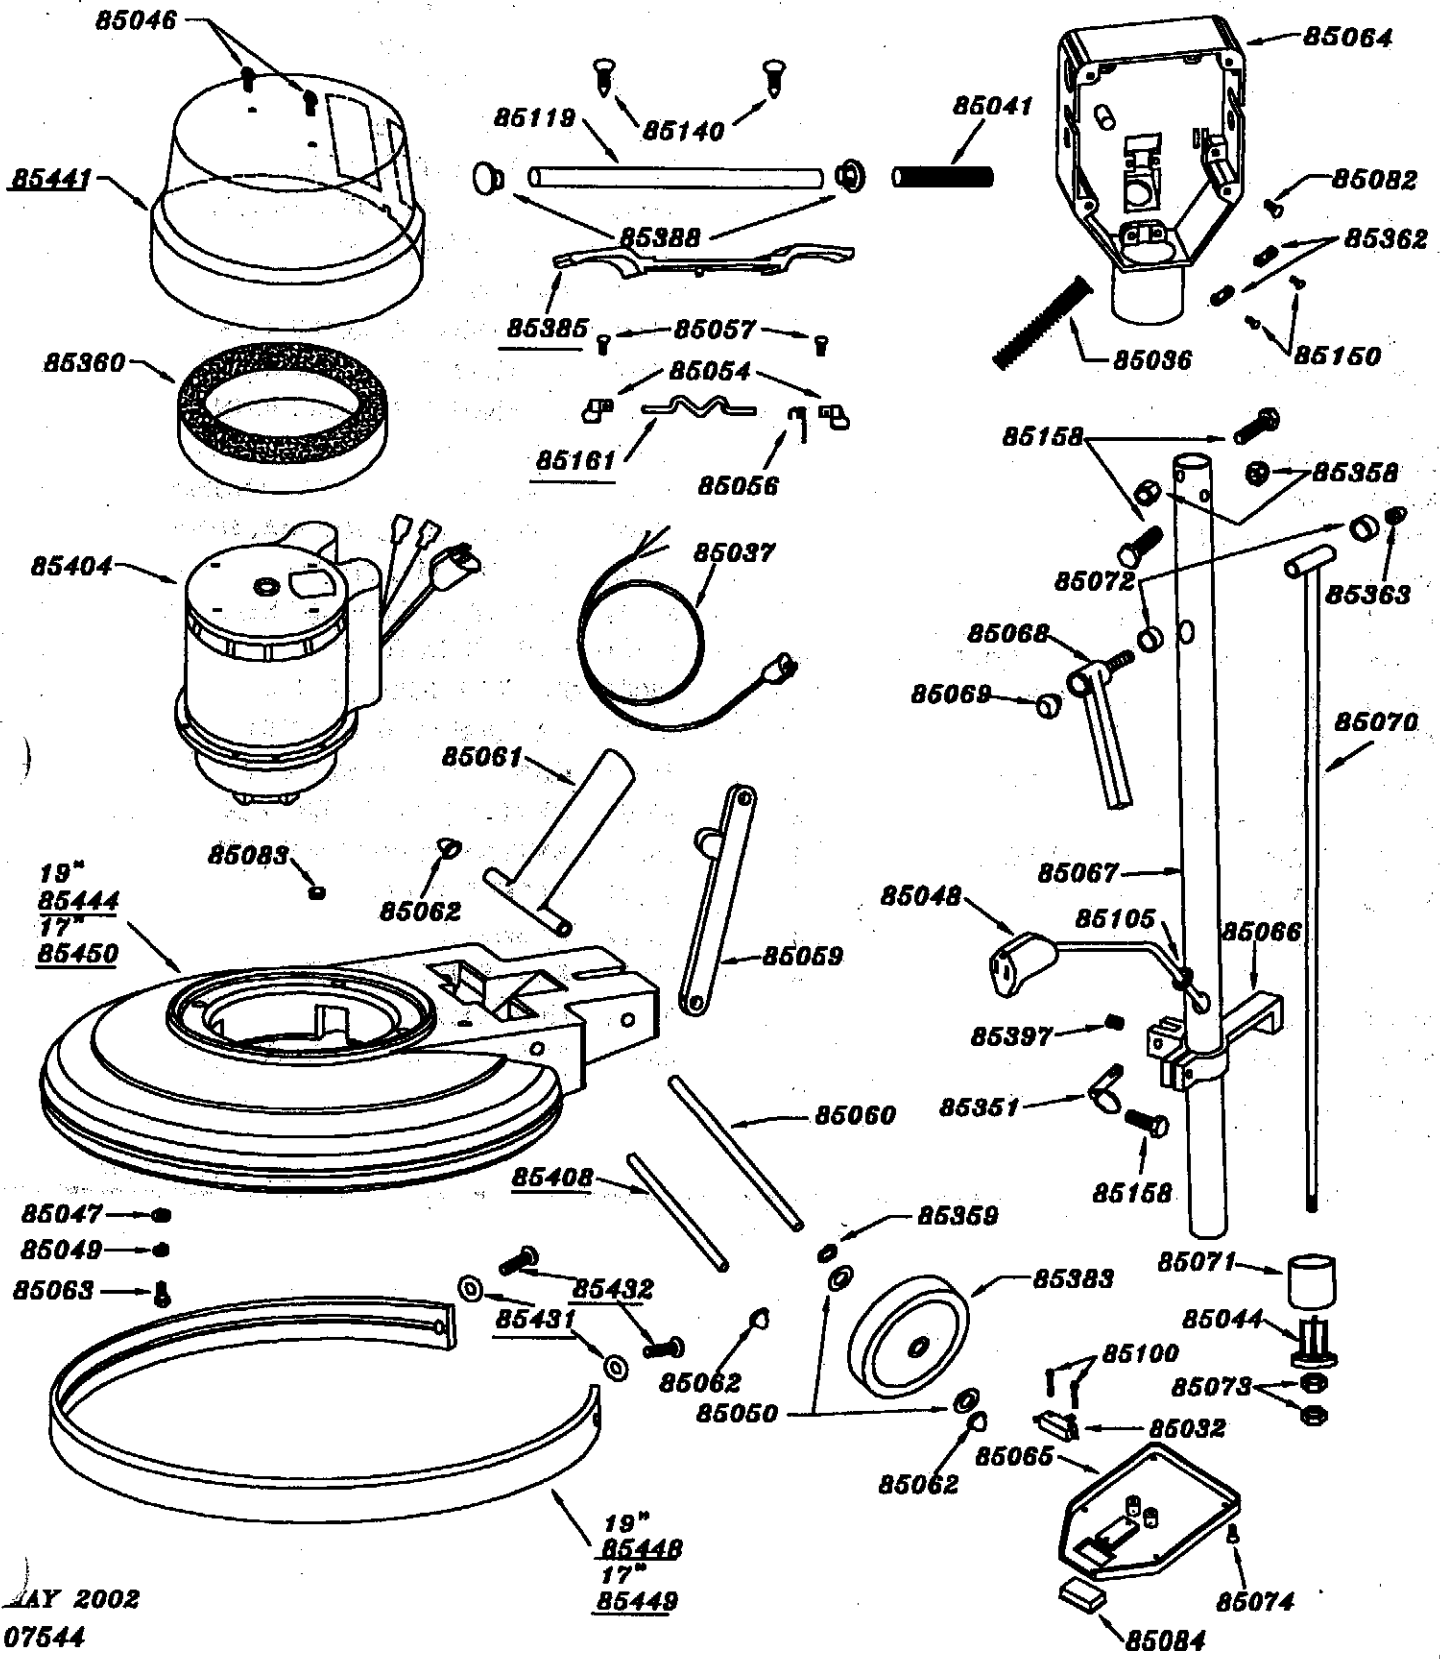

Heavy Duty Floor Machines

Parts Schematic

FL17HD
FL20HD

Item #85018
Item #85019

FLOOREQUIPMENTPARTS.COM

Better Resources. Better Results.
BETCO®

BETCO BETCO TX HD 20"/17"

85019R /
85018R

JAY 2002
07544

19"
85448
17"
85449

ITEM DESCRIPTION	QTY	ITEM DESCRIPTION	QTY
85444 CHASSIS-POLY 19"	1	85083 PLUG	1
85450 CHASSIS-POLY 17"	1	85084 SWITCH INSERT	1
85432 1/4-20 X 3/4 PHS	2	85100 #6-32 X 7/8 PHS	2
85431 1/4" LG DIA. WASHER	2	85105 GROMMET 3/8"	1
85385 TRIGGER TX	1	85119 HANDLE TUBE	1
85161 LEVER SAFETY SWITCH	1	85140 #14-1 1/2 TYPE A SCREW	2
85449 BUMPER 17"	1	85150 8-32 X 1/2 TAPTITE PHILLIPS	4
85448 BUMPER 19"	1	85158 1/4-20 X 3/4 HHMS	2
85408 T-SUPPORT SHAFT	1	85358 1/4-20 NYLOC NUT	3
85441 MOTOR COVER-TX RED HD	1	85359 1/2 TENSION WASHER TW8	2
85032 MICRO SW 1 1/2 HP	1	85360 SHROUD FILTER SM WET	1
85036 ANTI-KINK SPRING	1	85061 T-HANDLE SUPPORT PAINT	1
85037 CORD ASSEMBLY 14/3 X 50'	1	85362 CORD GRIP	2
85041 HANDLE GRIP FOAM	2	85363 3/8-16 ACORN NUT FLANGED	1
85046 #10-24 X 1/2 PHS	2	85383 WHEEL 5in. FLOOR MACHINE	2
85047 5/16 FLAT WASHER	4	85388 HANDLE TUBE PLUG	2
85048 PIGTAIL FEMALE 42 IN.	1	85404 MOTOR 1-1/2 HP - SS HD	1
85049 5/16 SPRING LOCKWASHER	4	85044 WEDGE HANDLE	1
85050 1/2 IN. NYLON WASHER	4	85066 BRACE LOCK PAINTED	1
85054 KNOB SAFETY SWITCH	2	85067 HANDLE TUBE PLATED	1
85056 SPRING SAFETY SWITCH	1	85068 CAM LEVER ASSEMBLY	1
85057 #6-32 X 1/4 PHS	2	85069 HEYCO CAM LEVER PLUG	1
85059 HANDLE BRACE PAINTED	1	85070 EXTENSION ROD WELDED	1
85060 AXLE SHAFT PLATED	2	85071 TAPERED SLEEVE	1
85062 AXLE END CAPS	4	85072 BUSHING	2
85063 5/16-18 X 1 1/2 HHMS	4	85073 5/16-18 NYLOC NUT	2
85064 SWITCH BOX PAINTED	1	85351 HITCH PIN	1
85065 SWITCH BOX COVER PAINT	1	85397 5/16-18 X 5/16 SET SCREW	1
85074 #6-32 X 3/8 FHS - COVER	4		
85082 #8-32 X 1/4 PHS	1		