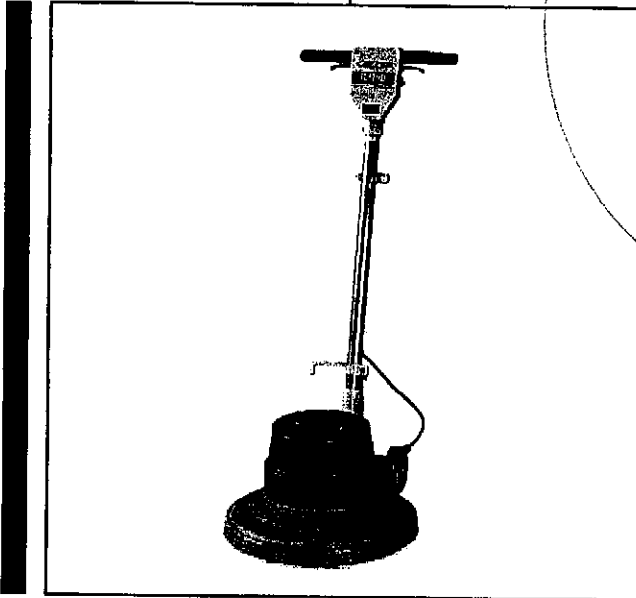

Heavy Duty Floor Machines

Parts Schematic

FL17HD
FL20HD

Item #85018
Item #85019

FLOOREQUIPMENTPARTS.COM

Better Resources. Better Results.
BETCO®

BETCO BETCO TX HD 20"/17"

85019R /
85018R

JAY 2002
07544

19"
85448
17"
85449

ITEM DESCRIPTION	QTY	ITEM DESCRIPTION	QTY
85444 CHASSIS-POLY 19"	1	85083 PLUG	1
85450 CHASSIS-POLY 17"	1	85084 SWITCH INSERT	1
85432 1/4-20 X 3/4 PHS	2	85100 #6-32 X 7/8 PHS	2
85431 1/4" LG DIA. WASHER	2	85105 GROMMET 3/8"	1
85385 TRIGGER TX	1	85119 HANDLE TUBE	1
85161 LEVER SAFETY SWITCH	1	85140 #14-1 1/2 TYPE A SCREW	2
85449 BUMPER 17"	1	85150 8-32 X 1/2 TAPTITE PHILLIPS	4
85448 BUMPER 19"	1	85158 1/4-20 X 3/4 HHMS	2
85408 T-SUPPORT SHAFT	1	85358 1/4-20 NYLOC NUT	3
85441 MOTOR COVER-TX RED HD	1	85359 1/2 TENSION WASHER TW8	2
85032 MICRO SW 1 1/2 HP	1	85360 SHROUD FILTER SM WET	1
85036 ANTI-KINK SPRING	1	85061 T-HANDLE SUPPORT PAINT	1
85037 CORD ASSEMBLY 14/3 X 50'	1	85362 CORD GRIP	2
85041 HANDLE GRIP FOAM	2	85363 3/8-16 ACORN NUT FLANGED	1
85046 #10-24 X 1/2 PHS	2	85383 WHEEL 5in. FLOOR MACHINE	2
85047 5/16 FLAT WASHER	4	85388 HANDLE TUBE PLUG	2
85048 PIGTAIL FEMALE 42 IN.	1	85404 MOTOR 1-1/2 HP - SS HD	1
85049 5/16 SPRING LOCKWASHER	4	85044 WEDGE HANDLE	1
85050 1/2 IN. NYLON WASHER	4	85066 BRACE LOCK PAINTED	1
85054 KNOB SAFETY SWITCH	2	85067 HANDLE TUBE PLATED	1
85056 SPRING SAFETY SWITCH	1	85068 CAM LEVER ASSEMBLY	1
85057 #6-32 X 1/4 PHS	2	85069 HEYCO CAM LEVER PLUG	1
85059 HANDLE BRACE PAINTED	1	85070 EXTENSION ROD WELDED	1
85060 AXLE SHAFT PLATED	2	85071 TAPERED SLEEVE	1
85062 AXLE END CAPS	4	85072 BUSHING	2
85063 5/16-18 X 1 1/2 HHMS	4	85073 5/16-18 NYLOC NUT	2
85064 SWITCH BOX PAINTED	1	85351 HITCH PIN	1
85065 SWITCH BOX COVER PAINT	1	85397 5/16-18 X 5/16 SET SCREW	1
85074 #6-32 X 3/8 FHS - COVER	4		
85082 #8-32 X 1/4 PHS	1		