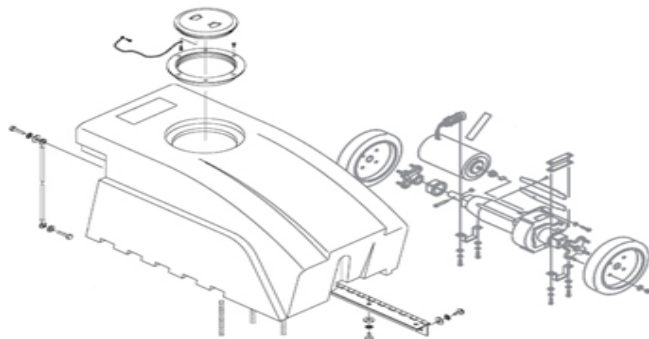

Heavy Duty Floor Machines

Parts Schematic

FL17HD
FL20HD

Item #85018
Item #85019

FLOOREQUIPMENTPARTS.COM

Better Resources. Better Results.
BETCO®

BETCO BETCO TX HD 20"/17"

85019R /
85018R

JAY 2002
07544

19"
85448
17"
85449

ITEM DESCRIPTION	QTY	ITEM DESCRIPTION	QTY
85444 CHASSIS-POLY 19"	1	85083 PLUG	1
85450 CHASSIS-POLY 17"	1	85084 SWITCH INSERT	1
85432 1/4-20 X 3/4 PHS	2	85100 #6-32 X 7/8 PHS	2
85431 1/4" LG DIA. WASHER	2	85105 GROMMET 3/8"	1
85385 TRIGGER TX	1	85119 HANDLE TUBE	1
85161 LEVER SAFETY SWITCH	1	85140 #14-1 1/2 TYPE A SCREW	2
85449 BUMPER 17"	1	85150 8-32 X 1/2 TAPTITE PHILLIPS	4
85448 BUMPER 19"	1	85158 1/4-20 X 3/4 HHMS	2
85408 T-SUPPORT SHAFT	1	85358 1/4-20 NYLOC NUT	3
85441 MOTOR COVER-TX RED HD	1	85359 1/2 TENSION WASHER TW8	2
85032 MICRO SW 1 1/2 HP	1	85360 SHROUD FILTER SM WET	1
85036 ANTI-KINK SPRING	1	85061 T-HANDLE SUPPORT PAINT	1
85037 CORD ASSEMBLY 14/3 X 50'	1	85362 CORD GRIP	2
85041 HANDLE GRIP FOAM	2	85363 3/8-16 ACORN NUT FLANGED	1
85046 #10-24 X 1/2 PHS	2	85383 WHEEL 5in. FLOOR MACHINE	2
85047 5/16 FLAT WASHER	4	85388 HANDLE TUBE PLUG	2
85048 PIGTAIL FEMALE 42 IN.	1	85404 MOTOR 1-1/2 HP - SS HD	1
85049 5/16 SPRING LOCKWASHER	4	85044 WEDGE HANDLE	1
85050 1/2 IN. NYLON WASHER	4	85066 BRACE LOCK PAINTED	1
85054 KNOB SAFETY SWITCH	2	85067 HANDLE TUBE PLATED	1
85056 SPRING SAFETY SWITCH	1	85068 CAM LEVER ASSEMBLY	1
85057 #6-32 X 1/4 PHS	2	85069 HEYCO CAM LEVER PLUG	1
85059 HANDLE BRACE PAINTED	1	85070 EXTENSION ROD WELDED	1
85060 AXLE SHAFT PLATED	2	85071 TAPERED SLEEVE	1
85062 AXLE END CAPS	4	85072 BUSHING	2
85063 5/16-18 X 1 1/2 HHMS	4	85073 5/16-18 NYLOC NUT	2
85064 SWITCH BOX PAINTED	1	85351 HITCH PIN	1
85065 SWITCH BOX COVER PAINT	1	85397 5/16-18 X 5/16 SET SCREW	1
85074 #6-32 X 3/8 FHS - COVER	4		
85082 #8-32 X 1/4 PHS	1		