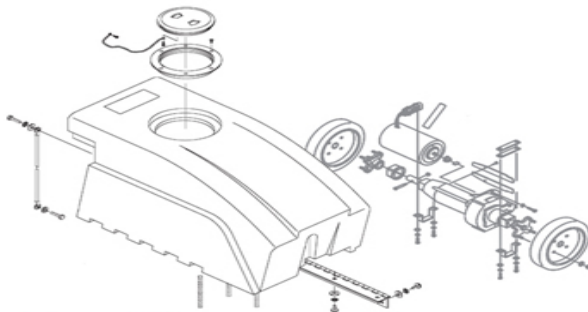

D2500 Carpet Dryer

Parts Schematic

Item #85505

FLOOREQUIPMENTPARTS.COM

Better Resources. Better Results.
BETCO®

85505 D2500 Carpet Dryer Parts Schematic

Order Number	Description
1	#8 - 3/4" Phillips Head Screw
2	#8 Washer
130051	4 Hole Side Screen-Fan Side
114001	Squirrel Cage Fan
104004	Motor 115 volt
6	1/4-20 Nut
7	18/3, 30' Power Cord
8	Cord Restraint
9	Rotary Switch, 3 Position
10	Air Mover Plastic Housing
11	Adjusting Rod
12	Rubber Tip for Adjusting Rod
13	1/4-20 X 1-1/2" Bolt
14	Cat Guard Front Screen
15	130052 3 Hole Side Screen-Motor Side
16	1/4" Washer
17	1/2-20 X 1-1/2" Bolt
18	112005 Rubber Foot
19	#8 X 1/2" Screw
20	103006 Capacitor
21	Cord Wrap Bracket
22	101093 #8 Black Nylon Washer
23	101039 #8 Phlf OV T/S Blk Oxide Screw